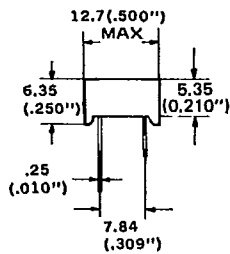

LUMEX *digi-lites*

INC.

NUMERIC DISPLAYS SINGLE DIGIT SERIES

0.43"

LDS-41X

Line Item	Lumex Part Number		Colors		Ta = 25°C Absolute Maximum Ratings					Ta = 25°C Electrical-Optical Characteristics					
			Emitted		VR	IF	IFP	PD	TOPR	IF	VF typ.	VF max.	IV typ.	IR max.	IP
	Com. Anode	Com. Cathode	Font	Segment	V	mA	mA	mw	°C	mA	V	V	μcd	μA	nm
1	LDS-A411RI	LDS-C411RI	Red		5	25	55	400	-25 ~ +80°	20	1.7	2.0	350	100	655
			Gray	White											
2	LDS-A412RI	LDS-C412RI	Green		5	20	50	416	-25 ~ +80°	10	2.2	2.6	1500	100	568
			Gray	White											
3	LDS-A413RI	LDS-C413RI	Yellow		5	20	50	416	-25 ~ +80°	10	2.1	2.6	1300	100	585
			Gray	White											
4	LDS-A414RI	LDS-C414RI	Orange/Red		5	20	50	416	-25 ~ +80°	10	2.1	2.6	1400	100	635
			Gray	White											
5	LDS-A415RI	LDS-C415RI	Hi-Red		5	20	50	416	-25 ~ +80°	10	2.1	2.6	700	100	700
			Gray	White											
6	LDS-A416RI	LDS-C416RI	Super-Red		5	25	55	400	-25 ~ +80°	20	1.8	2.1	2700	100	660
			Gray	White											

PACKAGE DIMENSIONS & PIN FUNCTIONS

NOTE:
 1. ALL DIMENSIONS ARE IN MILLIMETERS AND INCHES TOLERANCE IS 0.25(0.01") UNLESS OTHERWISE IS SPECIFIED.
 2. IV TESTED CONDITION IF=10mA AND THE LISTED IV IS THE AVERAGE INTENSITY FOR EVERY SEGMENT LISTED.