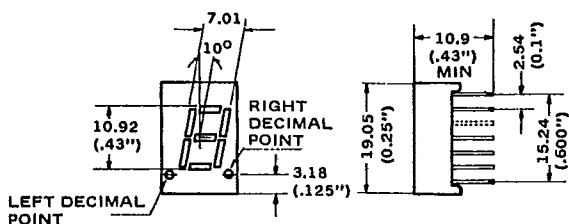

LUMEX *digi-lites*

INC.

NUMERIC DISPLAYS SINGLE DIGIT SERIES

0.43"

LDS-41X

Line Item	Lumex Part Number		Colors		Ta = 25°C Absolute Maximum Ratings					Ta = 25°C Electrical-Optical Characteristics					
			Emitted		VR	IF	IFP	PD	TOPR	IF	VF typ.	VF max.	IV typ.	IR max.	IP
	Com. Anode	Com. Cathode	Font	Segment	V	mA	mA	mw	°C	mA	V	V	μcd	μA	nm
1	LDS-A411RI	LDS-C411RI	Red		5	25	55	400	-25 ~ +80°	20	1.7	2.0	350	100	655
			Gray	White											
2	LDS-A412RI	LDS-C412RI	Green		5	20	50	416	-25 ~ +80°	10	2.2	2.6	1500	100	568
			Gray	White											
3	LDS-A413RI	LDS-C413RI	Yellow		5	20	50	416	-25 ~ +80°	10	2.1	2.6	1300	100	585
			Gray	White											
4	LDS-A414RI	LDS-C414RI	Orange/Red		5	20	50	416	-25 ~ +80°	10	2.1	2.6	1400	100	635
			Gray	White											
5	LDS-A415RI	LDS-C415RI	Hi-Red		5	20	50	416	-25 ~ +80°	10	2.1	2.6	700	100	700
			Gray	White											
6	LDS-A416RI	LDS-C416RI	Super-Red		5	25	55	400	-25 ~ +80°	20	1.8	2.1	2700	100	660
			Gray	White											

PACKAGE DIMENSIONS & PIN FUNCTIONS

NOTE:
 1. ALL DIMENSIONS ARE IN MILLIMETERS AND INCHES TOLERANCE IS 0.25(0.01") UNLESS OTHERWISE IS SPECIFIED.
 2. IV TESTED CONDITION IF=10mA AND THE LISTED IV IS THE AVERAGE INTENSITY FOR EVERY SEGMENT LISTED.