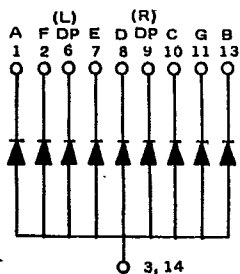

LUMEX *digi-lites*

INC.

NUMERIC DISPLAYS SINGLE DIGIT SERIES

0.43"

LDS-41X

Line Item	Lumex Part Number		Colors		Ta = 25°C Absolute Maximum Ratings					Ta = 25°C Electrical-Optical Characteristics					
			Emitted		VR	IF	IFP	PD	TOPR	IF	VF typ.	VF max.	IV typ.	IR max.	IP
	Com. Anode	Com. Cathode	Font	Segment	V	mA	mA	mw	°C	mA	V	V	μcd	μA	nm
1	LDS-A411RI	LDS-C411RI	Red		5	25	55	400	-25 ~ +80°	20	1.7	2.0	350	100	655
			Gray	White											
2	LDS-A412RI	LDS-C412RI	Green		5	20	50	416	-25 ~ +80°	10	2.2	2.6	1500	100	568
			Gray	White											
3	LDS-A413RI	LDS-C413RI	Yellow		5	20	50	416	-25 ~ +80°	10	2.1	2.6	1300	100	585
			Gray	White											
4	LDS-A414RI	LDS-C414RI	Orange/Red		5	20	50	416	-25 ~ +80°	10	2.1	2.6	1400	100	635
			Gray	White											
5	LDS-A415RI	LDS-C415RI	Hi-Red		5	20	50	416	-25 ~ +80°	10	2.1	2.6	700	100	700
			Gray	White											
6	LDS-A416RI	LDS-C416RI	Super-Red		5	25	55	400	-25 ~ +80°	20	1.8	2.1	2700	100	660
			Gray	White											

PACKAGE DIMENSIONS & PIN FUNCTIONS

NOTE:
 1. ALL DIMENSIONS ARE IN MILLIMETERS AND INCHES TOLERANCE IS 0.25(0.01") UNLESS OTHERWISE IS SPECIFIED.
 2. IV TESTED CONDITION IF=10mA AND THE LISTED IV IS THE AVERAGE INTENSITY FOR EVERY SEGMENT LISTED.

Common Anode NOTE: 4, 5, 12 (NP)

Common Cathode NOTE: 4, 5, 12 (NP)

X-ON Electronics

Largest Supplier of Electrical and Electronic Components

Click to view similar products for [LED Displays & Accessories](#) category: