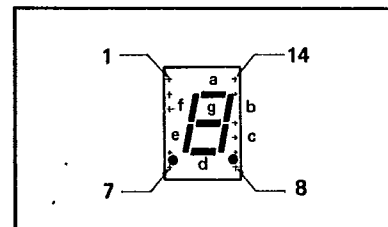

LUMEX *digi-lites*

INC.

NUMERIC DISPLAYS SINGLE DIGIT SERIES

0.43"

LDS-41X

Line Item	Lumex Part Number		Colors		Ta = 25°C Absolute Maximum Ratings					Ta = 25°C Electrical-Optical Characteristics					
			Emitted		VR	IF	IFP	PD	TOPR	IF	VF typ.	VF max.	IV typ.	IR max.	IP
	Com. Anode	Com. Cathode	Font	Segment	V	mA	mA	mw	°C	mA	V	V	μcd	μA	nm
1	LDS-A411RI	LDS-C411RI	Red		5	25	55	400	-25 ~ +80°	20	1.7	2.0	350	100	655
			Gray	White											
2	LDS-A412RI	LDS-C412RI	Green		5	20	50	416	-25 ~ +80°	10	2.2	2.6	1500	100	568
			Gray	White											
3	LDS-A413RI	LDS-C413RI	Yellow		5	20	50	416	-25 ~ +80°	10	2.1	2.6	1300	100	585
			Gray	White											
4	LDS-A414RI	LDS-C414RI	Orange/Red		5	20	50	416	-25 ~ +80°	10	2.1	2.6	1400	100	635
			Gray	White											
5	LDS-A415RI	LDS-C415RI	Hi-Red		5	20	50	416	-25 ~ +80°	10	2.1	2.6	700	100	700
			Gray	White											
6	LDS-A416RI	LDS-C416RI	Super-Red		5	25	55	400	-25 ~ +80°	20	1.8	2.1	2700	100	660
			Gray	White											

PACKAGE DIMENSIONS & PIN FUNCTIONS

NOTE:
 1. ALL DIMENSIONS ARE IN MILLIMETERS AND INCHES TOLERANCE IS 0.25(0.01") UNLESS OTHERWISE IS SPECIFIED.
 2. IV TESTED CONDITION IF=10mA AND THE LISTED IV IS THE AVERAGE INTENSITY FOR EVERY SEGMENT LISTED.