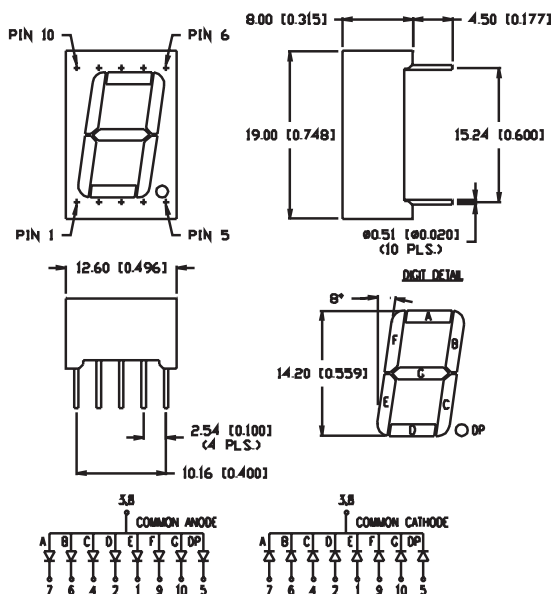

Applications/Uses

- ▶ Test instruments
- ▶ Diagnostic equipment
- ▶ Instrument and control panels
- ▶ Monitoring displays

0.50" single digit

Part Number	Wave Length (nm)	Brightness (μcd) @ 10mA	Vf (typ) 10mA	Vf (max) 10mA	Emitted Color	Polarity (common)
LDS-A502RI	565	2500	2.2	2.6	Green	Anode
LDS-A504RI	635	2500	2.0	2.5	Red	Anode
LDS-A506RI	660	8000	1.7	2.2	Red	Anode
LDS-A502RI-SUG	574	7000	2.2	2.6	Green	Anode
LDS-A504RI-SI	636	15,000	2.0	2.6	Red	Anode
LDS-A507RI-USB	470	6000	3.5	4.0	Blue	Anode
LDS-C502RI	565	2500	2.2	2.6	Green	Cathode
LDS-C504RI	635	2500	2.0	2.5	Red	Cathode
LDS-C506RI	660	8000	1.7	2.2	Red	Cathode
LDS-C502RI-SUG	574	7000	2.2	2.6	Green	Cathode
LDS-C504RI-SI	636	15,000	2.0	2.6	Red	Cathode
LDS-C507RI-USB	470	6000	3.5	4.0	Blue	Cathode

0.56" single digit

Part Number	Wave Length (nm)	Brightness (μcd) @ 10mA	Vf (typ) 10mA	Vf (max) 10mA	Emitted Color	Polarity (common)
LDS-A512RI	565	2500	2.2	2.6	Green	Anode
LDS-A514RI	635	2500	2.0	2.5	Red	Anode
LDS-A516RI	660	8000	1.7	2.2	Red	Anode
LDS-A512RI-SUG	574	7000	2.2	2.6	Green	Anode
LDS-A514RI-SI	636	15,000	2.0	2.6	Red	Anode
LDS-A517RI-USB	470	6000	3.5	4.0	Blue	Anode
LDS-C512RI	565	2500	2.2	2.6	Green	Cathode
LDS-C514RI	635	2500	2.0	2.5	Red	Cathode
LDS-C516RI	660	8000	1.7	2.2	Red	Cathode
LDS-C512RI-SUG	574	7000	2.2	2.6	Green	Cathode
LDS-C514RI-SI	636	15,000	2.0	2.6	Red	Cathode
LDS-C517RI-USB	470	6000	3.5	4.0	Blue	Cathode