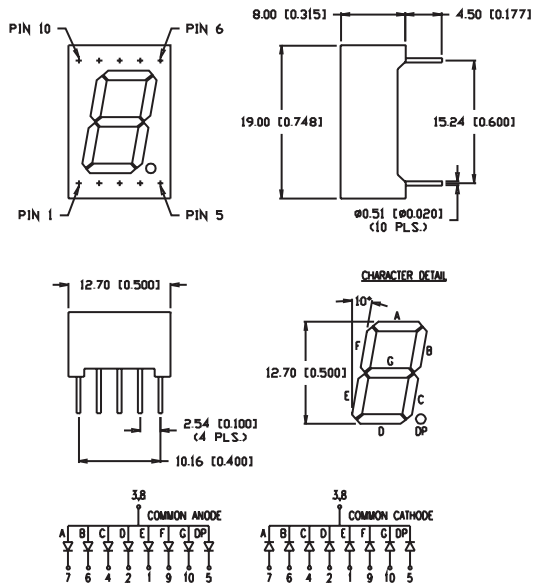

LED Displays ~ Seven Segment ~ Numeric

Single Digit

Features/Options

- ▶ Standard and high brightness chips
- ▶ Intensity grading available
- ▶ Custom sizes at minimal tooling
- ▶ Face and segment off colors in grey and milky white

Applications/Uses

- ▶ Test instruments
- ▶ Diagnostic equipment
- ▶ Instrument and control panels
- ▶ Monitoring displays

0.50" single digit

Part Number	Wave Length (nm)	Brightness (μcd) @ 10mA	Vf (typ) 10mA	Vf (max) 10mA	Emitted Color	Polarity (common)
LDS-A502RI	565	2500	2.2	2.6	Green	Anode
LDS-A504RI	635	2500	2.0	2.5	Red	Anode
LDS-A506RI	660	8000	1.7	2.2	Red	Anode
LDS-A502RI-SUG	574	7000	2.2	2.6	Green	Anode
LDS-A504RI-SI	636	15,000	2.0	2.6	Red	Anode
LDS-A507RI-USB	470	6000	3.5	4.0	Blue	Anode
LDS-C502RI	565	2500	2.2	2.6	Green	Cathode
LDS-C504RI	635	2500	2.0	2.5	Red	Cathode
LDS-C506RI	660	8000	1.7	2.2	Red	Cathode
LDS-C502RI-SUG	574	7000	2.2	2.6	Green	Cathode
LDS-C504RI-SI	636	15,000	2.0	2.6	Red	Cathode
LDS-C507RI-USB	470	6000	3.5	4.0	Blue	Cathode

0.56" single digit

Part Number	Wave Length (nm)	Brightness (μcd) @ 10mA	Vf (typ) 10mA	Vf (max) 10mA	Emitted Color	Polarity (common)
LDS-A512RI	565	2500	2.2	2.6	Green	Anode
LDS-A514RI	635	2500	2.0	2.5	Red	Anode
LDS-A516RI	660	8000	1.7	2.2	Red	Anode
LDS-A512RI-SUG	574	7000	2.2	2.6	Green	Anode
LDS-A514RI-SI	636	15,000	2.0	2.6	Red	Anode
LDS-A517RI-USB	470	6000	3.5	4.0	Blue	Anode
LDS-C512RI	565	2500	2.2	2.6	Green	Cathode
LDS-C514RI	635	2500	2.0	2.5	Red	Cathode
LDS-C516RI	660	8000	1.7	2.2	Red	Cathode
LDS-C512RI-SUG	574	7000	2.2	2.6	Green	Cathode
LDS-C514RI-SI	636	15,000	2.0	2.6	Red	Cathode
LDS-C517RI-USB	470	6000	3.5	4.0	Blue	Cathode