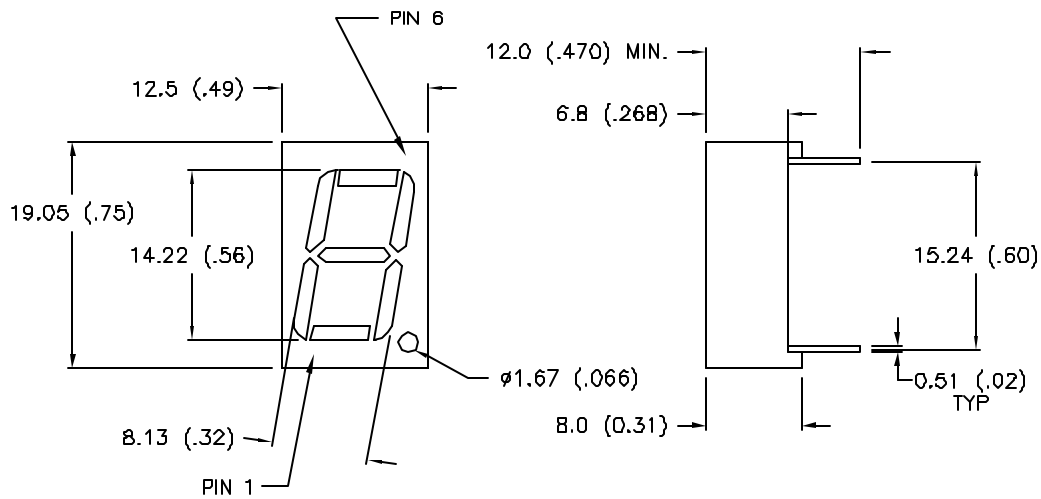

DATE	REVISIONS	REV
10-4-96	E.C.N. #10255./	A

DRAWING NUMBER	REV
LDS-C515RE	A

ELECTRO-OPTICAL CHARACTERISTICS $T_A = 25^\circ\text{C}$ $I_f = 20\text{mA}$

PARAMETER	MIN	TYP	MAX	UNITS	TEST COND
PEAK WAVELENGTH		695 (RED)		nm	
FORWARD VOLTAGE		2.1	2.8	V_f	
REVERSE VOLTAGE	5.0			V_r	$I_f = 100\mu\text{A}$
AXIAL INTENSITY		600		ucd	$I_f = 10\text{mA}$
EMITTED COLOR	RED				
EPOXY SEGMENT	RED DIFFUSED				
FONT COLOR	BLACK				

LIMITS OF SAFE OPERATION PER SEGMENT AT 25°C

PARAMETER	MAX	UNITS
PEAK FORWARD CURRENT*	150	mA
STEADY CURRENT	25	mA
POWER DISSIPATION	120	mW
DERATE FROM 25°C	-1.6	$\text{mW}/^\circ\text{C}$
OPERATING, STORAGE TEMP	-25 TO +80	$^\circ\text{C}$
LEAD SOLDERING TEMP	+280	$^\circ\text{C}$
2.0mm FROM BODY		3 SEC. MAX

* $t < 10\mu\text{s}$

		292 E. HELLEN ROAD	
		PALATINE, ILLINOIS 60067	
		(708) 359-2790	
CONFIDENTIAL INFORMATION			
THE INFORMATION CONTAINED IN THIS DOCUMENT IS THE PROPERTY OF LUMEX OPTO/COMPONENTS, INC. EXCEPT AS SPECIFICALLY AUTHORIZED IN WRITING BY LUMEX OPTO/COMPONENTS, INC., THE HOLDER OF THIS DOCUMENT SHALL KEEP ALL INFORMATION CONTAINED HEREIN CONFIDENTIAL AND SHALL PROTECT SAME IN WHOLE OR IN PART FROM DISCLOSURE AND DISSEMINATION TO ALL THIRD PARTIES.			
DATE:	12-10-93	DWN:	CHK'D:
SCALE:	N/A		APPD:
.56" SINGLE DIGIT, SEVEN SEGMENT DISPLAY, 695nm, RED			
PAGE 1 OF 1	DRAWING NUMBER		REV
	LDS-C515RE		A