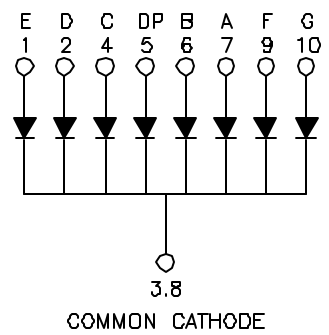

DATE	REVISIONS	REV
10-4-96	E.C.N. #10255./	A

DRAWING NUMBER	REV
LDS-C515RE	A

ELECTRO-OPTICAL CHARACTERISTICS $T_A = 25^\circ\text{C}$ $I_f = 20\text{mA}$

PARAMETER	MIN	TYP	MAX	UNITS	TEST COND
PEAK WAVELENGTH		695 (RED)		nm	
FORWARD VOLTAGE		2.1	2.8	V_f	
REVERSE VOLTAGE	5.0			V_r	$I_f = 100\mu\text{A}$
AXIAL INTENSITY		600		ucd	$I_f = 10\text{mA}$
EMITTED COLOR	RED				
EPOXY SEGMENT	RED DIFFUSED				
FONT COLOR	BLACK				

LIMITS OF SAFE OPERATION PER SEGMENT AT 25°C

PARAMETER	MAX	UNITS
PEAK FORWARD CURRENT*	150	mA
STEADY CURRENT	25	mA
POWER DISSIPATION	120	mW
DERATE FROM 25°C	-1.6	$\text{mW}/^\circ\text{C}$
OPERATING, STORAGE TEMP	-25 TO +80	$^\circ\text{C}$
LEAD SOLDERING TEMP	+280	$^\circ\text{C}$
2.0mm FROM BODY		3 SEC. MAX

* $t < 10\mu\text{s}$

		292 E. HELLEN ROAD	
		PALATINE, ILLINOIS 60067	
		(708) 359-2790	
CONFIDENTIAL INFORMATION			
THE INFORMATION CONTAINED IN THIS DOCUMENT IS THE PROPERTY OF LUMEX OPTO/COMPONENTS, INC. EXCEPT AS SPECIFICALLY AUTHORIZED IN WRITING BY LUMEX OPTO/COMPONENTS, INC., THE HOLDER OF THIS DOCUMENT SHALL KEEP ALL INFORMATION CONTAINED HEREIN CONFIDENTIAL AND SHALL PROTECT SAME IN WHOLE OR IN PART FROM DISCLOSURE AND DISSEMINATION TO ALL THIRD PARTIES.			
DATE:	12-10-93	DWN:	CHK'D:
SCALE:	N/A		APPD:
.56" SINGLE DIGIT, SEVEN SEGMENT DISPLAY, 695nm, RED			
PAGE 1 OF 1	DRAWING NUMBER		REV
	LDS-C515RE		A