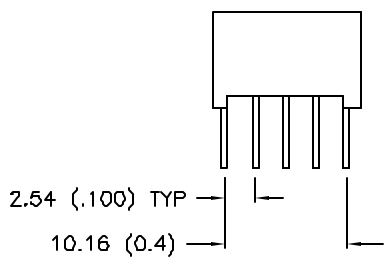

292 E. HELLEN ROAD	
		PALATINE, ILLINOIS 60067	
		(708) 359-2790	
CONFIDENTIAL INFORMATION			
THE INFORMATION CONTAINED IN THIS DOCUMENT IS THE PROPERTY OF LUMEX OPTO/COMPONENTS, INC. EXCEPT AS SPECIFICALLY AUTHORIZED IN WRITING BY LUMEX OPTO/COMPONENTS, INC., THE HOLDER OF THIS DOCUMENT SHALL KEEP ALL INFORMATION CONTAINED HEREIN CONFIDENTIAL AND SHALL PROTECT SAME IN WHOLE OR IN PART FROM DISCLOSURE AND DISSEMINATION TO ALL THIRD PARTIES.			
DATE:	12-10-93	DWN:	CHK'D:
SCALE:	N/A		APPD:
.56" SINGLE DIGIT, SEVEN SEGMENT DISPLAY, 695nm, RED			
PAGE 1 OF 1	DRAWING NUMBER		REV
	LDS-C515RE		A