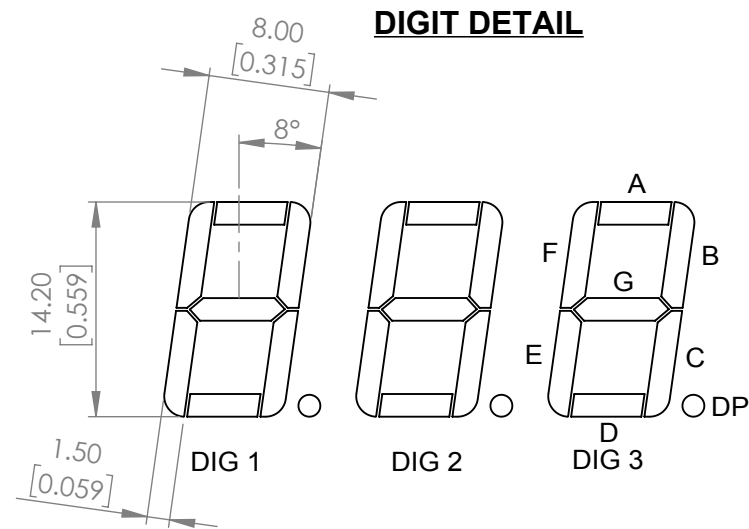

PART NUMBER		LDT-A514RI	REV	D
REV	E.C.N. NUMBER AND REVISION COMMENTS			DATE
A	E.C.N. #10BRDR. & REDRAWN			04.22.98
B	E.C.N. #11148			08.14.07
C	E.C.N. #10BRDR. & REDRAWN			09.14.11
D	ECN-Lumex201700033			07.13.17

ELECTRO-OPTICAL CHARACTERISTIC TA=25°C PER SEGMENT

PARAMETER	MIN	TYP	MAX	UNITS	TEST COND
PEAK WAVELENGTH	-	635	-	nm	If=20mA
FORWARD VOLTAGE	-	2.0	2.6	Vf	If=10mA
REVERSE VOLTAGE	-	-	5	Vr	Ir=100uA
LUMINOUS INTENSITY	-	4500	-	ucd	If=10mA
EMITTED COLOR	RED				
FONT COLOR	GRAY				
SEGMENT COLOR	MILKY WHITE				

ABSOLUTE MAXIMUM RATINGS TA=25°C PER SEGMENT

PARAMETER	MAX	UNITS
PEAK FORWARD CURRENT*	100	mA
FORWARD CURRENT	25	mA
POWER DISSIPATION	65	mW
STORAGE TEMPERATURE	-40 TO +85	°C
OPERATING TEMPERATURE	-40 TO +85	°C
SOLDERING TEMPERATURE**	3 SEC MAX. @260	°C

* t<10us

** AT 2mm DISTANCE FROM THE CASE OF REFLECTOR EDGE.

POLARITY

*UNLESS OTHERWISE SPECIFIED TOLERANCES PER DECIMAL PRECISION ARE: X=±1 (±0.039), X.X=±0.5 (±0.020), X.XX=±0.25 (±0.010), X.XXX=±0.127 (±0.005). LEAD SIZE=±0.05 (±0.002), LEAD LENGTH=±0.75 (±0.030). MIN= ^{+DECIMAL PRECISION}/_{-0.00} MAX.= ^{+0.00}/_{-DECIMAL PRECISION}