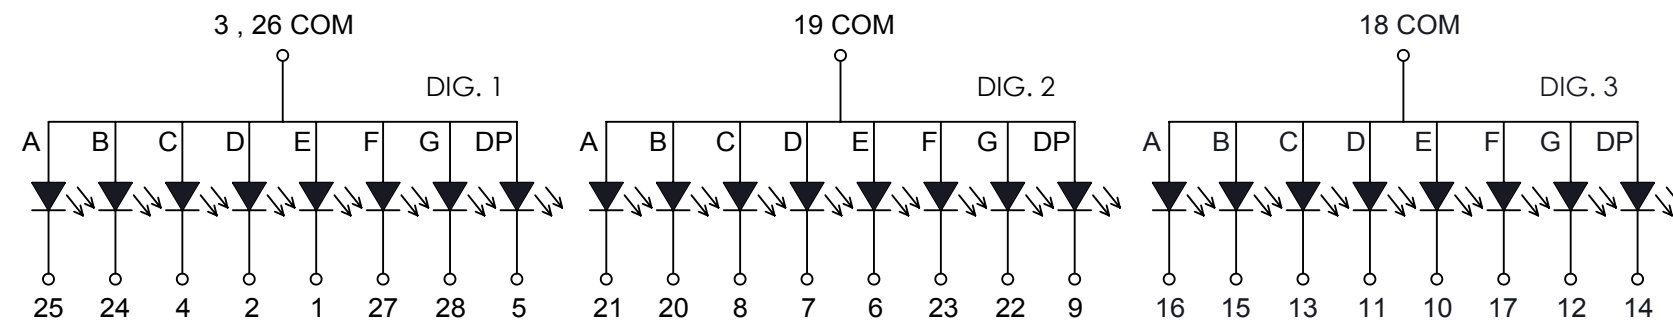

PART NUMBER		LDT-A514RI	REV	D
REV	E.C.N. NUMBER AND REVISION COMMENTS			DATE
A	E.C.N. #10BRDR. & REDRAWN			04.22.98
B	E.C.N. #11148			08.14.07
C	E.C.N. #10BRDR. & REDRAWN			09.14.11
D	ECN-Lumex201700033			07.13.17

ELECTRO-OPTICAL CHARACTERISTIC TA=25°C PER SEGMENT

PARAMETER	MIN	TYP	MAX	UNITS	TEST COND
PEAK WAVELENGTH	-	635	-	nm	If=20mA
FORWARD VOLTAGE	-	2.0	2.6	Vf	If=10mA
REVERSE VOLTAGE	-	-	5	Vr	Ir=100uA
LUMINOUS INTENSITY	-	4500	-	ucd	If=10mA
EMITTED COLOR	RED				
FONT COLOR	GRAY				
SEGMENT COLOR	MILKY WHITE				

ABSOLUTE MAXIMUM RATINGS TA=25°C PER SEGMENT

PARAMETER	MAX	UNITS
PEAK FORWARD CURRENT*	100	mA
FORWARD CURRENT	25	mA
POWER DISSIPATION	65	mW
STORAGE TEMPERATURE	-40 TO +85	°C
OPERATING TEMPERATURE	-40 TO +85	°C
SOLDERING TEMPERATURE**	3 SEC MAX. @260	°C

* t<10us

** AT 2mm DISTANCE FROM THE CASE OF REFLECTOR EDGE.

POLARITY

*UNLESS OTHERWISE SPECIFIED TOLERANCES PER DECIMAL PRECISION ARE: X=±1 (±0.039), X.X=±0.5 (±0.020), X.XX=±0.25 (±0.010), X.XXX=±0.127 (±0.005). LEAD SIZE=±0.05 (±0.002), LEAD LENGTH=±0.75 (±0.030). MIN= ^{+DECIMAL PRECISION}/_{-0.00} MAX.= ^{+0.00}/_{-DECIMAL PRECISION}