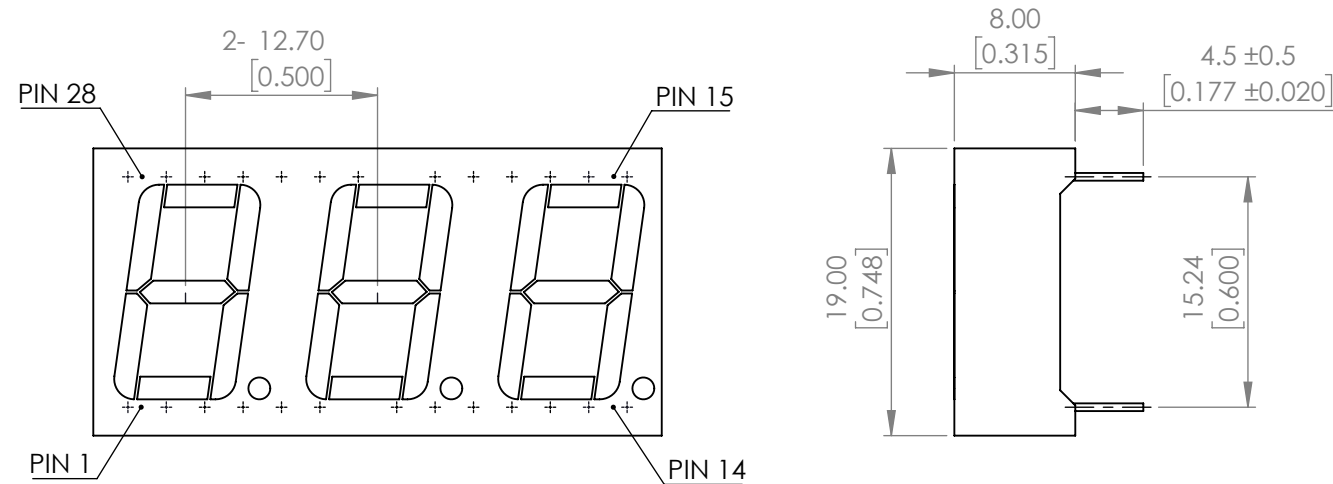

PART NUMBER		LDT-A514RI	REV	D
REV	E.C.N. NUMBER AND REVISION COMMENTS			DATE
A	E.C.N. #10BRDR. & REDRAWN			04.22.98
B	E.C.N. #11148			08.14.07
C	E.C.N. #10BRDR. & REDRAWN			09.14.11
D	ECN-Lumex201700033			07.13.17

ELECTRO-OPTICAL CHARACTERISTIC TA=25°C PER SEGMENT

PARAMETER	MIN	TYP	MAX	UNITS	TEST COND
PEAK WAVELENGTH	-	635	-	nm	If=20mA
FORWARD VOLTAGE	-	2.0	2.6	Vf	If=10mA
REVERSE VOLTAGE	-	-	5	Vr	Ir=100uA
LUMINOUS INTENSITY	-	4500	-	ucd	If=10mA
EMITTED COLOR	RED				
FONT COLOR	GRAY				
SEGMENT COLOR	MILKY WHITE				

ABSOLUTE MAXIMUM RATINGS TA=25°C PER SEGMENT

PARAMETER	MAX	UNITS
PEAK FORWARD CURRENT*	100	mA
FORWARD CURRENT	25	mA
POWER DISSIPATION	65	mW
STORAGE TEMPERATURE	-40 TO +85	°C
OPERATING TEMPERATURE	-40 TO +85	°C
SOLDERING TEMPERATURE**	3 SEC MAX. @260	°C

* t<10us

** AT 2mm DISTANCE FROM THE CASE OF REFLECTOR EDGE.

POLARITY

*UNLESS OTHERWISE SPECIFIED TOLERANCES PER DECIMAL PRECISION ARE: X=±1 (±0.039), X.X=±0.5 (±0.020), X.XX=±0.25 (±0.010), X.XXX=±0.127 (±0.005). LEAD SIZE=±0.05 (±0.002), LEAD LENGTH=±0.75 (±0.030). MIN= ^{+DECIMAL PRECISION}/_{-0.00} MAX.= ^{+0.00}/_{-DECIMAL PRECISION}