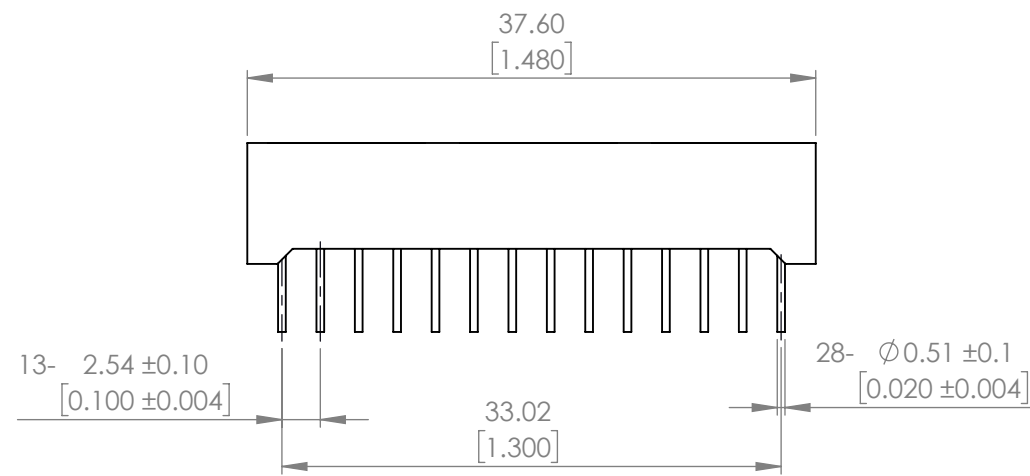

PART NUMBER		LDT-A514RI	REV	D
REV	E.C.N. NUMBER AND REVISION COMMENTS			DATE
A	E.C.N. #10BRDR. & REDRAWN			04.22.98
B	E.C.N. #11148			08.14.07
C	E.C.N. #10BRDR. & REDRAWN			09.14.11
D	ECN-Lumex201700033			07.13.17

ELECTRO-OPTICAL CHARACTERISTIC TA=25°C PER SEGMENT

PARAMETER	MIN	TYP	MAX	UNITS	TEST COND
PEAK WAVELENGTH	-	635	-	nm	If=20mA
FORWARD VOLTAGE	-	2.0	2.6	Vf	If=10mA
REVERSE VOLTAGE	-	-	5	Vr	Ir=100uA
LUMINOUS INTENSITY	-	4500	-	ucd	If=10mA
EMITTED COLOR	RED				
FONT COLOR	GRAY				
SEGMENT COLOR	MILKY WHITE				

ABSOLUTE MAXIMUM RATINGS TA=25°C PER SEGMENT

PARAMETER	MAX	UNITS
PEAK FORWARD CURRENT*	100	mA
FORWARD CURRENT	25	mA
POWER DISSIPATION	65	mW
STORAGE TEMPERATURE	-40 TO +85	°C
OPERATING TEMPERATURE	-40 TO +85	°C
SOLDERING TEMPERATURE**	3 SEC MAX. @260	°C

* t<10us

** AT 2mm DISTANCE FROM THE CASE OF REFLECTOR EDGE.

POLARITY

*UNLESS OTHERWISE SPECIFIED TOLERANCES PER DECIMAL PRECISION ARE: X=±1 (±0.039), X.X=±0.5 (±0.020), X.XX=±0.25 (±0.010), X.XXX=±0.127 (±0.005). LEAD SIZE=±0.05 (±0.002), LEAD LENGTH=±0.75 (±0.030). MIN= ^{+DECIMAL PRECISION}/_{-0.00} MAX.= ^{+0.00}/_{-DECIMAL PRECISION}