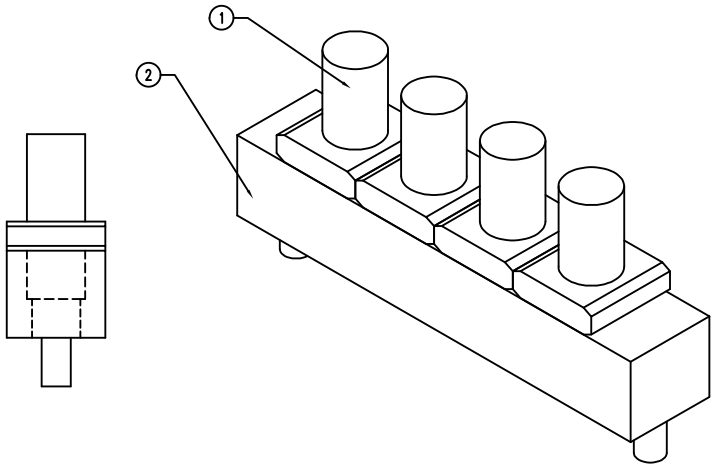

PART NUMBER	LPA-C041301S-X	REV.	B
DATE	E.C.N. NUMBER AND REVISION COMMENTS	REV.	A
10.06.06	E.C.N. #11355.	REV.	B
07.29.16	ECN-Lumex201600037		

DIM 'L'	SUFFIX	-X
2mm	-2	
4mm	-4	
7.5mm	-7.5	
10mm	-10	
12.5mm	-12.5	
15mm	-15	
18.5mm	-18.5	
20mm	-20	
30mm	-30	
40mm	-40	
50mm	-50	
CUSTOM	YOUR LENGTH	

- NOTES:
1. MATERIAL: CLEAR POLYCARBONATE, UL94V-0. (LIGHT PIPE)
 2. MATERIAL: BLACK NORLYL, UL 94V-0. (HOLDER)
 3. TEMP. RANGE: -60°C TO +125°C.
 4. RECOMMENDED LED: SML-LX0805xx SERIES.

*UNLESS OTHERWISE SPECIFIED TOLERANCES PER DECIMAL PRECISION ARE: X=±1 (±0.039), X.X=±0.5 (±0.020), X.XX=±0.25 (±0.010), X.XXX=±0.127 (±0.005). LEAD SIZE=±0.05 (±0.002), LEAD LENGTH=±0.75 (±0.030). MIN.= +DECIMAL PRECISION MAX.= +0.00 -DECIMAL PRECISION

LUMEX
Creating LED and LCD Solutions Together™

425 N. GARY AVE.
CAROL STREAM, IL 60188
PHONE: 800-278-5666
FAX: 630-315-2150
WEB: WWW.LUMEX.COM

3mm, QUAD UNIT, VERTICAL SMT LIGHT PIPE.

THE SPECIFICATIONS MAY CHANGE AT ANY TIME WITHOUT NOTICE DUE TO NEW MATERIALS OR PRODUCT IMPROVEMENT.

DATE: 07.29.16	DRAWN BY: E.C.
PAGE: 1 OF 1	CHKD BY: G.Y.
SCALE: NTS	APRVD BY: R.C.
UNIT: mm [INCH]	

X-ON Electronics

Largest Supplier of Electrical and Electronic Components

Click to view similar products for [LED Light Pipes](#) category: