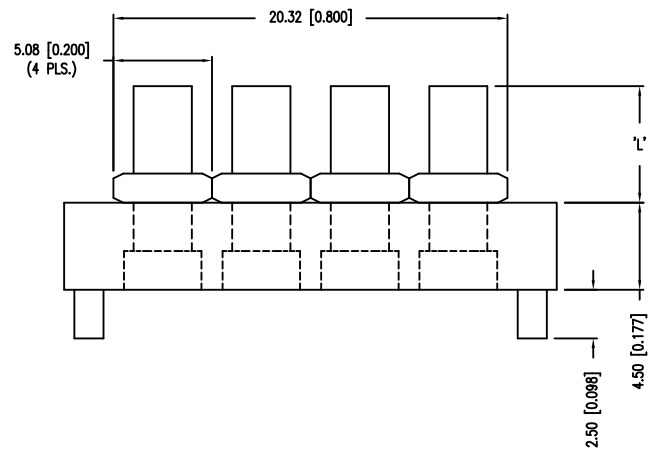

PART NUMBER	LPA-C041301S-X	REV.	B
DATE	E.C.N. NUMBER AND REVISION COMMENTS	REV.	A
10.06.06	E.C.N. #11355.	REV.	B
07.29.16	ECN-Lumex201600037		

DIM 'L'	SUFFIX	-X
2mm	-2	
4mm	-4	
7.5mm	-7.5	
10mm	-10	
12.5mm	-12.5	
15mm	-15	
18.5mm	-18.5	
20mm	-20	
30mm	-30	
40mm	-40	
50mm	-50	
CUSTOM	YOUR LENGTH	

- NOTES:
1. MATERIAL: CLEAR POLYCARBONATE, UL94V-0. (LIGHT PIPE)
 2. MATERIAL: BLACK NORLYL, UL 94V-0. (HOLDER)
 3. TEMP. RANGE: -60°C TO +125°C.
 4. RECOMMENDED LED: SML-LX0805xx SERIES.

*UNLESS OTHERWISE SPECIFIED TOLERANCES PER DECIMAL PRECISION ARE: X=±1 (±0.039), X.X=±0.5 (±0.020), X.XX=±0.25 (±0.010), X.XXX=±0.127 (±0.005). LEAD SIZE=±0.05 (±0.002), LEAD LENGTH=±0.75 (±0.030). MIN.= +DECIMAL PRECISION MAX.= +0.00 -DECIMAL PRECISION

LUMEX
Creating LED and LCD Solutions Together™

425 N. GARY AVE.
CAROL STREAM, IL 60188
PHONE: 800-278-5666
FAX: 630-315-2150
WEB: WWW.LUMEX.COM

3mm, QUAD UNIT, VERTICAL SMT LIGHT PIPE.

THE SPECIFICATIONS MAY CHANGE AT ANY TIME WITHOUT NOTICE DUE TO NEW MATERIALS OR PRODUCT IMPROVEMENT.