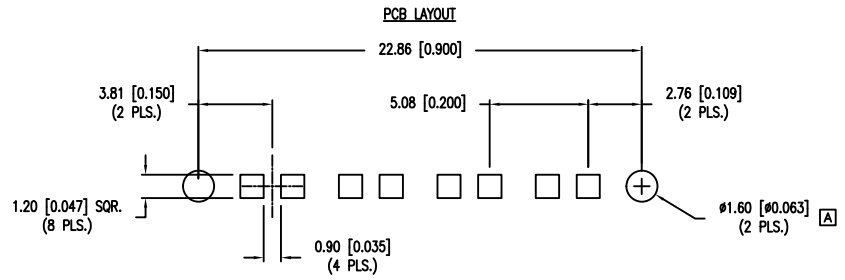

PART NUMBER	LPA-C041301S-X	REV.	B
DATE	E.C.N. NUMBER AND REVISION COMMENTS	REV.	A
10.06.06	E.C.N. #11355.	REV.	B
07.29.16	ECN-Lumex201600037		

DIM 'L'	SUFFIX	-X
2mm	-2	
4mm	-4	
7.5mm	-7.5	
10mm	-10	
12.5mm	-12.5	
15mm	-15	
18.5mm	-18.5	
20mm	-20	
30mm	-30	
40mm	-40	
50mm	-50	
CUSTOM	YOUR LENGTH	

- NOTES:
1. MATERIAL: CLEAR POLYCARBONATE, UL94V-0. (LIGHT PIPE)
 2. MATERIAL: BLACK NORLYL, UL 94V-0. (HOLDER)
 3. TEMP. RANGE: -60°C TO +125°C.
 4. RECOMMENDED LED: SML-LX0805xx SERIES.

*UNLESS OTHERWISE SPECIFIED TOLERANCES PER DECIMAL PRECISION ARE: X=±1 (±0.039), X.X=±0.5 (±0.020), X.XX=±0.25 (±0.010), X.XXX=±0.127 (±0.005). LEAD SIZE=±0.05 (±0.002), LEAD LENGTH=±0.75 (±0.030). MIN.= +DECIMAL PRECISION MAX.= +0.00 -DECIMAL PRECISION

LUMEX
Creating LED and LCD Solutions Together™

425 N. GARY AVE.
CAROL STREAM, IL 60188
PHONE: 800-278-5666
FAX: 630-315-2150
WEB: WWW.LUMEX.COM

3mm, QUAD UNIT, VERTICAL SMT LIGHT PIPE.

THE SPECIFICATIONS MAY CHANGE AT ANY TIME WITHOUT NOTICE DUE TO NEW MATERIALS OR PRODUCT IMPROVEMENT.

DATE: 07.29.16	DRAWN BY: E.C.
PAGE: 1 OF 1	CHKD BY: G.Y.
SCALE: NTS	APRVD BY: R.C.
UNIT: mm [INCH]	

X-ON Electronics

Largest Supplier of Electrical and Electronic Components

Click to view similar products for [LED Light Pipes](#) category: