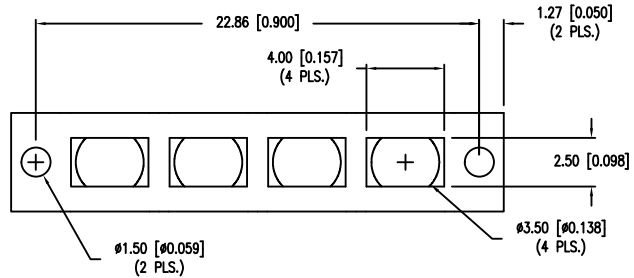

PART NUMBER	LPA-C041301S-X	REV.	B
DATE	E.C.N. NUMBER AND REVISION COMMENTS	REV.	A
10.06.06	E.C.N. #11355.	REV.	B
07.29.16	ECN-Lumex201600037		

DIM 'L'	SUFFIX	-X
2mm	-2	
4mm	-4	
7.5mm	-7.5	
10mm	-10	
12.5mm	-12.5	
15mm	-15	
18.5mm	-18.5	
20mm	-20	
30mm	-30	
40mm	-40	
50mm	-50	
CUSTOM	YOUR LENGTH	

- NOTES:
1. MATERIAL: CLEAR POLYCARBONATE, UL94V-0. (LIGHT PIPE)
 2. MATERIAL: BLACK NORLYL, UL 94V-0. (HOLDER)
 3. TEMP. RANGE: -60°C TO +125°C.
 4. RECOMMENDED LED: SML-LX0805xx SERIES.

*UNLESS OTHERWISE SPECIFIED TOLERANCES PER DECIMAL PRECISION ARE: X=±1 (±0.039), X.X=±0.5 (±0.020), X.XX=±0.25 (±0.010), X.XXX=±0.127 (±0.005). LEAD SIZE=±0.05 (±0.002), LEAD LENGTH=±0.75 (±0.030). MIN.= +DECIMAL PRECISION MAX.= +0.00 -DECIMAL PRECISION

LUMEX
Creating LED and LCD Solutions Together™

425 N. GARY AVE.
CAROL STREAM, IL 60188
PHONE: 800-278-5666
FAX: 630-315-2150
WEB: WWW.LUMEX.COM

3mm, QUAD UNIT, VERTICAL SMT LIGHT PIPE.

THE SPECIFICATIONS MAY CHANGE AT ANY TIME WITHOUT NOTICE DUE TO NEW MATERIALS OR PRODUCT IMPROVEMENT.

DATE: 07.29.16	DRAWN BY: E.C.
PAGE: 1 OF 1	CHKD BY: G.Y.
SCALE: NTS	APRVD BY: R.C.
UNIT: mm [INCH]	

X-ON Electronics

Largest Supplier of Electrical and Electronic Components

Click to view similar products for [LED Light Pipes](#) category: