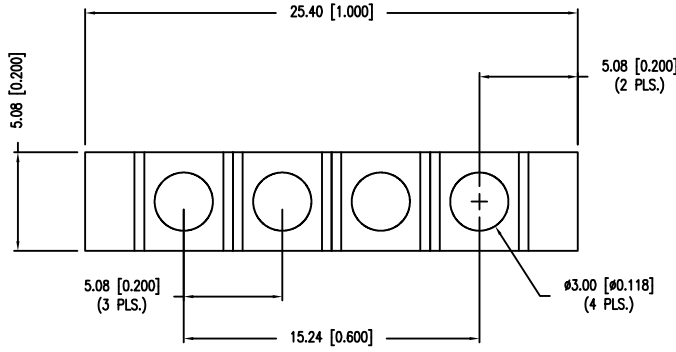

PART NUMBER	LPA-C041301S-X	REV.	B
DATE	E.C.N. NUMBER AND REVISION COMMENTS	REV.	A
10.06.06	E.C.N. #11355.	REV.	B
07.29.16	ECN-Lumex201600037		

DIM 'L'	SUFFIX	-X
2mm	-2	
4mm	-4	
7.5mm	-7.5	
10mm	-10	
12.5mm	-12.5	
15mm	-15	
18.5mm	-18.5	
20mm	-20	
30mm	-30	
40mm	-40	
50mm	-50	
CUSTOM	YOUR LENGTH	

- NOTES:
1. MATERIAL: CLEAR POLYCARBONATE, UL94V-0. (LIGHT PIPE)
 2. MATERIAL: BLACK NORLYL, UL 94V-0. (HOLDER)
 3. TEMP. RANGE: -60°C TO +125°C.
 4. RECOMMENDED LED: SML-LX0805xx SERIES.

*UNLESS OTHERWISE SPECIFIED TOLERANCES PER DECIMAL PRECISION ARE: X=±1 (±0.039), X.X=±0.5 (±0.020), X.XX=±0.25 (±0.010), X.XXX=±0.127 (±0.005). LEAD SIZE=±0.05 (±0.002), LEAD LENGTH=±0.75 (±0.030). MIN.= +DECIMAL PRECISION MAX.= +0.00 -DECIMAL PRECISION

LUMEX
Creating LED and LCD Solutions Together™

425 N. GARY AVE.
CAROL STREAM, IL 60188
PHONE: 800-278-5666
FAX: 630-315-2150
WEB: WWW.LUMEX.COM

3mm, QUAD UNIT, VERTICAL SMT LIGHT PIPE.

THE SPECIFICATIONS MAY CHANGE AT ANY TIME WITHOUT NOTICE DUE TO NEW MATERIALS OR PRODUCT IMPROVEMENT.

DATE: 07.29.16	DRAWN BY: E.C.
PAGE: 1 OF 1	CHKD BY: G.Y.
SCALE: NTS	APRVD BY: R.C.
UNIT: mm [INCH]	

X-ON Electronics

Largest Supplier of Electrical and Electronic Components

Click to view similar products for [LED Light Pipes](#) category: