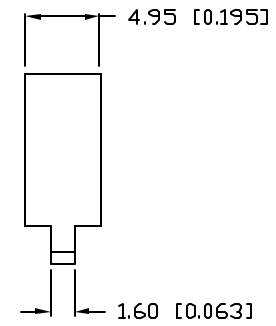

UNCONTROLLED DOCUMENT

PART NUMBER		REV.
LPB-R0112051S		A
REV.	E.C.N. NUMBER AND REVISION COMMENTS	DATE
A	E.C.N. #11148.	01.24.07