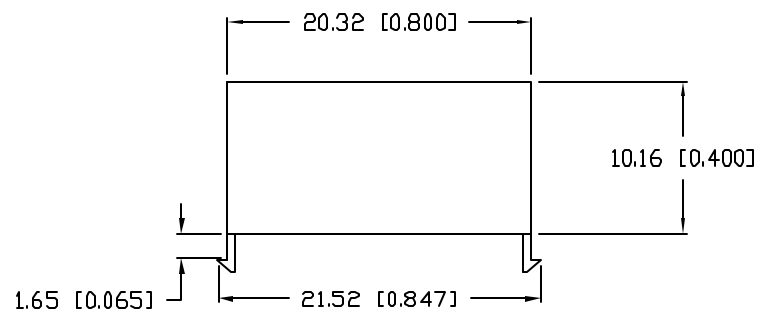

UNCONTROLLED DOCUMENT

PART NUMBER		REV.
LPB-R0112051S		A
REV.	E.C.N. NUMBER AND REVISION COMMENTS	DATE
A	E.C.N. #11148.	01.24.07

NOTES:

1. MILKY WHITE DIFFUSED WINDOW.
2. RECOMMEND SML-LX2832 SERIES LED.

UNCONTROLLED DOCUMENT

*UNLESS OTHERWISE SPECIFIED TOLERANCES PER DECIMAL PRECISION ARE: X=±1 (±0.039), X.X=±0.5 (±0.020), X.XX=±0.25 (±0.010), X.XXX=±0.127 (±0.005). LEAD SIZE=±0.05 (±0.002), LEAD LENGTH=±0.75 (±0.030), MIN= -0.00, MAX= +0.00

REV.	PART NUMBER
A	LPB-R0112051S

CONFIDENTIAL INFORMATION
THE INFORMATION CONTAINED IN THIS DOCUMENT IS THE PROPERTY OF LUMEX INC. EXCEPT AS SPECIFICALLY AUTHORIZED IN WRITING BY LUMEX INC, THE HOLDER OF THIS DOCUMENT SHALL KEEP ALL INFORMATION CONTAINED HEREIN CONFIDENTIAL AND SHALL PROTECT SAME IN WHOLE OR IN PART FROM DISCLOSURE AND DISSEMINATION TO ALL THIRD PARTIES.

290 E. HELEN ROAD
PALATINE, IL 60067-6976
PHONE: +1.847.359.2790
US WEB: www.lumex.com
TW WEB: www.lumex.com.tw

20 x 5mm LIGHT BAR

RELIABILITY NOTE
OUR MANY YEARS OF EXPERIENCE DATA ACCUMULATION INDICATE THAT SOLDER HEAT IS A MAJOR CAUSE OF EARLY AND FUTURE FAILURE. PLEASE PAY ATTENTION TO YOUR SOLDERING PROCESS.

DRAWN BY:	CHECKED BY:	APPROVED BY:	DATE:
JC			8.7.02
			PAGE: 1 OF 1
			SCALE: N/A