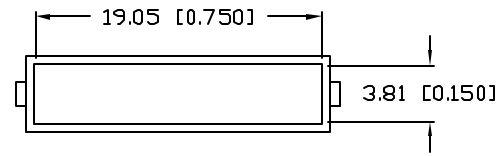

UNCONTROLLED DOCUMENT

PART NUMBER		REV.
LPB-R0112051S		A
REV.	E.C.N. NUMBER AND REVISION COMMENTS	DATE
A	E.C.N. #11148.	01.24.07