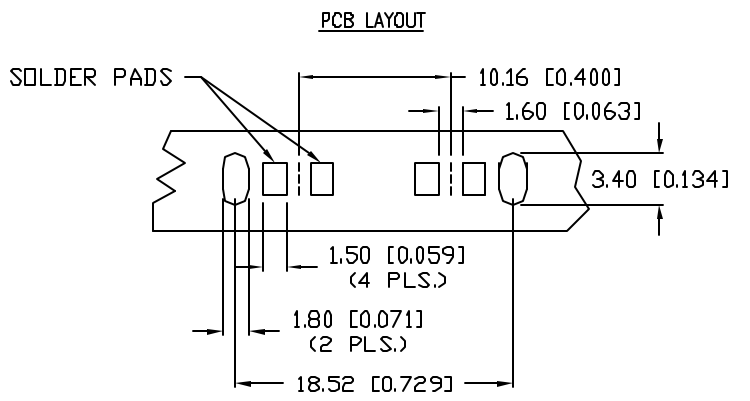

UNCONTROLLED DOCUMENT

PART NUMBER		REV.
LPB-R0112051S		A
REV.	E.C.N. NUMBER AND REVISION COMMENTS	DATE
A	E.C.N. #11148.	01.24.07

NOTES:

1. MILKY WHITE DIFFUSED WINDOW.
2. RECOMMEND SML-LX2832 SERIES LED.

UNCONTROLLED DOCUMENT

*UNLESS OTHERWISE SPECIFIED TOLERANCES PER DECIMAL PRECISION ARE: X=±1 (±0.039), X.X=±0.5 (±0.020), X.XX=±0.25 (±0.010), X.XXX=±0.127 (±0.005). LEAD SIZE=±0.05 (±0.002), LEAD LENGTH=±0.75 (±0.030), MIN= -0.00, MAX= +0.00

REV.	PART NUMBER
A	LPB-R0112051S

CONFIDENTIAL INFORMATION
THE INFORMATION CONTAINED IN THIS DOCUMENT IS THE PROPERTY OF LUMEX INC. EXCEPT AS SPECIFICALLY AUTHORIZED IN WRITING BY LUMEX INC, THE HOLDER OF THIS DOCUMENT SHALL KEEP ALL INFORMATION CONTAINED HEREIN CONFIDENTIAL AND SHALL PROTECT SAME IN WHOLE OR IN PART FROM DISCLOSURE AND DISSEMINATION TO ALL THIRD PARTIES.

290 E. HELEN ROAD
PALATINE, IL 60067-6976
PHONE: +1.847.359.2790
US WEB: www.lumex.com
TW WEB: www.lumex.com.tw

20 x 5mm LIGHT BAR

RELIABILITY NOTE
OUR MANY YEARS OF EXPERIENCE DATA ACCUMULATION INDICATE THAT SOLDER HEAT IS A MAJOR CAUSE OF EARLY AND FUTURE FAILURE. PLEASE PAY ATTENTION TO YOUR SOLDERING PROCESS.

DRAWN BY:	CHECKED BY:	APPROVED BY:	DATE:
JC			8.7.02
			PAGE: 1 OF 1
			SCALE: N/A