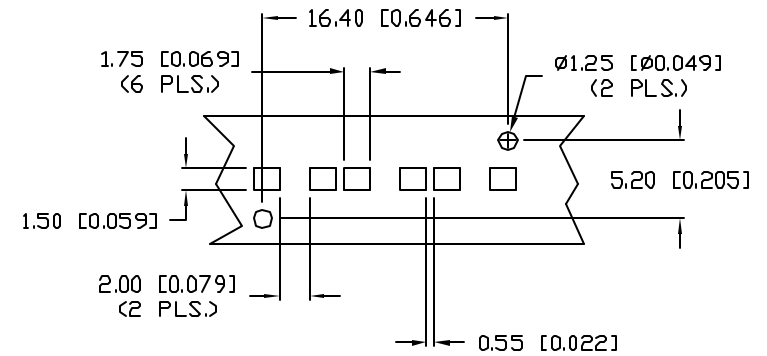

UNCONTROLLED DOCUMENT

PART NUMBER
LPF-C013301S

REV.
B

REV.	E.C.N. NUMBER AND REVISION COMMENTS	DATE
A	E.C.N. #10937.	12.20.02
B	E.C.N. #11111.	3.24.04

PCB LAYOUT

*UNLESS OTHERWISE SPECIFIED TOLERANCES PER DECIMAL PRECISION ARE: X=±1 (±0.039), X,X=±0.5 (±0.020), X,XX=±0.25 (±0.010), X,XXX=±0.127 (±0.005). LEAD SIZE=±0.05 (±0.002), LEAD LENGTH=±0.75 (±0.030), MIN.=^{+DECIMAL PRECISION}-0.00 ^{MAX.=}-DECIMAL PRECISION

290 E. HELEN ROAD
PALATINE, IL 60067-6976
PHONE: +1.847.359.2790
US WEB: www.lumex.com
TW WEB: www.lumex.com.tw

3 HIGH, RIGHT ANGLE LIGHT PIPE, 3mm ROUND LENS.

RELIABILITY NOTE
OUR MANY YEARS OF EXPERIENCE DATA ACCUMULATION INDICATE THAT SOLDER HEAT IS A MAJOR CAUSE OF EARLY AND FUTURE FAILURE. PLEASE PAY ATTENTION TO YOUR SOLDERING PROCESS.