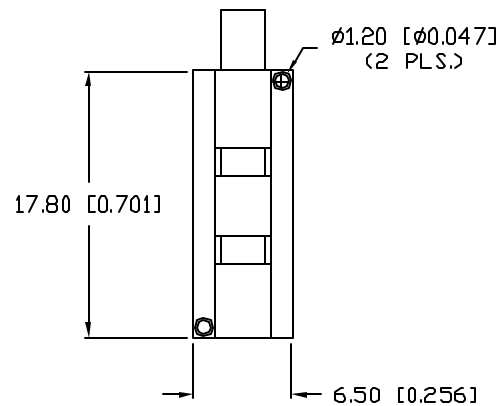

UNCONTROLLED DOCUMENT

PART NUMBER
LPF-C013301S

REV.
B

REV.	E.C.N. NUMBER AND REVISION COMMENTS	DATE
A	E.C.N. #10937.	12.20.02
B	E.C.N. #11111.	3.24.04

PCB LAYOUT

*UNLESS OTHERWISE SPECIFIED TOLERANCES PER DECIMAL PRECISION ARE: X=±1 (±0.039), X,X=±0.5 (±0.020), X,XX=±0.25 (±0.010), X,XXX=±0.127 (±0.005). LEAD SIZE=±0.05 (±0.002), LEAD LENGTH=±0.75 (±0.030), MIN.=^{+DECIMAL PRECISION}-0.00 ^{MAX.=}-DECIMAL PRECISION

290 E. HELEN ROAD
PALATINE, IL 60067-6976
PHONE: +1.847.359.2790
US WEB: www.lumex.com
TW WEB: www.lumex.com.tw

3 HIGH, RIGHT ANGLE LIGHT PIPE, 3mm ROUND LENS.

RELIABILITY NOTE
OUR MANY YEARS OF EXPERIENCE DATA ACCUMULATION INDICATE THAT SOLDER HEAT IS A MAJOR CAUSE OF EARLY AND FUTURE FAILURE. PLEASE PAY ATTENTION TO YOUR SOLDERING PROCESS.