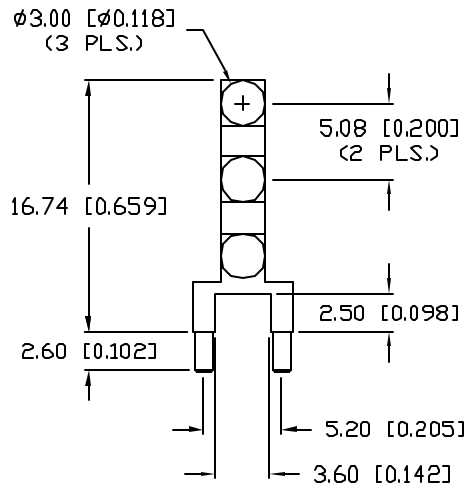

UNCONTROLLED DOCUMENT

PART NUMBER
LPF-C013301S

REV.
B

REV.	E.C.N. NUMBER AND REVISION COMMENTS	DATE
A	E.C.N. #10937.	12.20.02
B	E.C.N. #11111.	3.24.04

PCB LAYOUT

*UNLESS OTHERWISE SPECIFIED TOLERANCES PER DECIMAL PRECISION ARE: X=±1 (±0.039), X,X=±0.5 (±0.020), X,XX=±0.25 (±0.010), X,XXX=±0.127 (±0.005). LEAD SIZE=±0.05 (±0.002), LEAD LENGTH=±0.75 (±0.030), MIN.=^{+DECIMAL PRECISION}-0.00 ^{MAX.=}-DECIMAL PRECISION

290 E. HELEN ROAD
PALATINE, IL 60067-6976
PHONE: +1.847.359.2790
US WEB: www.lumex.com
TW WEB: www.lumex.com.tw

3 HIGH, RIGHT ANGLE LIGHT PIPE, 3mm ROUND LENS.

RELIABILITY NOTE
OUR MANY YEARS OF EXPERIENCE DATA ACCUMULATION INDICATE THAT SOLDER HEAT IS A MAJOR CAUSE OF EARLY AND FUTURE FAILURE. PLEASE PAY ATTENTION TO YOUR SOLDERING PROCESS.