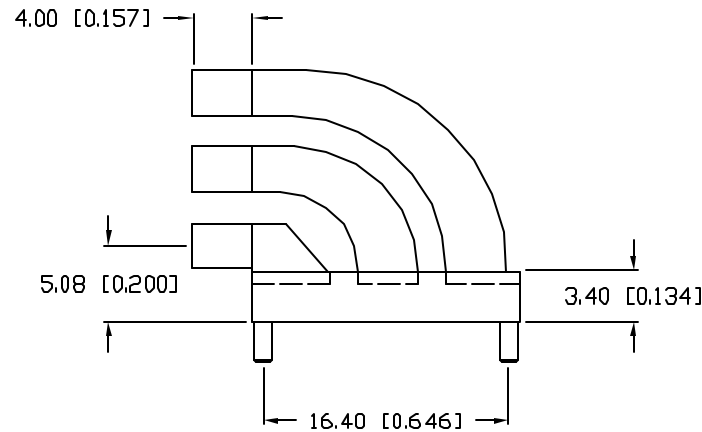

UNCONTROLLED DOCUMENT

PART NUMBER
LPF-C013301S

REV.
B

REV.	E.C.N. NUMBER AND REVISION COMMENTS	DATE
A	E.C.N. #10937.	12.20.02
B	E.C.N. #11111.	3.24.04

PCB LAYOUT

*UNLESS OTHERWISE SPECIFIED TOLERANCES PER DECIMAL PRECISION ARE: X=±1 (±0.039), X,X=±0.5 (±0.020), X,XX=±0.25 (±0.010), X,XXX=±0.127 (±0.005). LEAD SIZE=±0.05 (±0.002), LEAD LENGTH=±0.75 (±0.030), MIN.=^{+DECIMAL PRECISION}-0.00 ^{MAX.=}-DECIMAL PRECISION

290 E. HELEN ROAD
PALATINE, IL 60067-6976
PHONE: +1.847.359.2790
US WEB: www.lumex.com
TW WEB: www.lumex.com.tw

3 HIGH, RIGHT ANGLE LIGHT PIPE, 3mm ROUND LENS.

RELIABILITY NOTE
OUR MANY YEARS OF EXPERIENCE DATA ACCUMULATION INDICATE THAT SOLDER HEAT IS A MAJOR CAUSE OF EARLY AND FUTURE FAILURE. PLEASE PAY ATTENTION TO YOUR SOLDERING PROCESS.