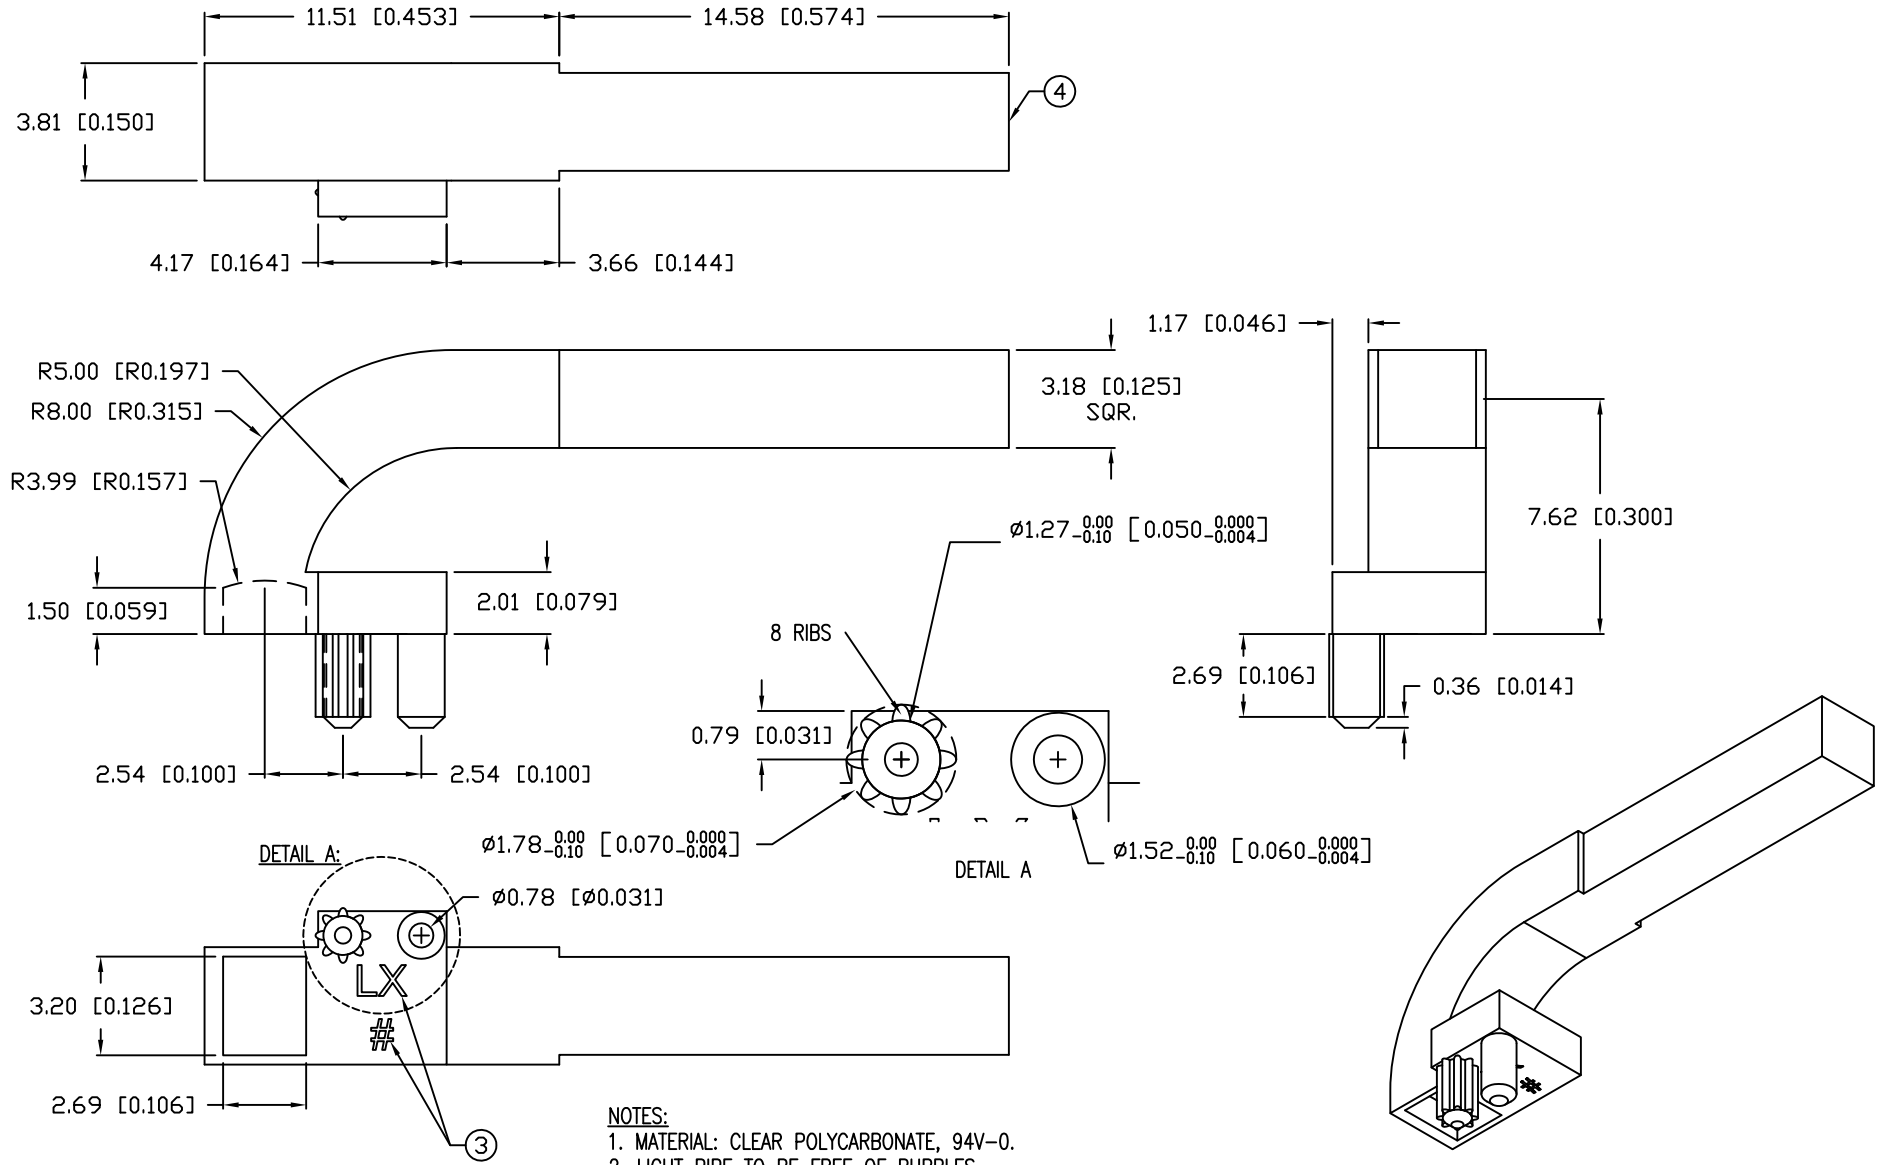

PART NUMBER	LPF-R011340S	REV.	--
DATE	E.C.N. NUMBER AND REVISION COMMENTS	REV.	
11.16.12	E.C.N. #10BRDR. & REDRAWN.	A	

- NOTES:**
1. MATERIAL: CLEAR POLYCARBONATE, 94V-0.
 2. LIGHT PIPE TO BE FREE OF BUBBLES.
 3. 'LX' AND CAVITY MARK.
 4. END TO BE DIFFUSED.
 5. PEGS ARE TO BE PRESS-FIT INTO 0.0635"±0.002" HOLES.

REPLACES PART #: LPF-R011331S

*UNLESS OTHERWISE SPECIFIED TOLERANCES PER DECIMAL PRECISION ARE: X=±1 (±0.039), X.X=±0.5 (±0.020), X.XX=±0.25 (±0.010), X.XXX=±0.127 (±0.005). LEAD SIZE=±0.05 (±0.002), LEAD LENGTH=±0.75 (±0.030). MIN= +DECIMAL PRECISION MAX.= +0.00 -DECIMAL PRECISION UNCONTROLLED DOCUMENT

DATE:	11.16.12	DRAWN BY:	MA
PAGE:	1 OF 1	CHKD BY:	KF
SCALE:	NTS	APRVD BY:	KF
UNIT:	mm [INCH]		(P)

X-ON Electronics

Largest Supplier of Electrical and Electronic Components

Click to view similar products for [LED Light Pipes](#) category: