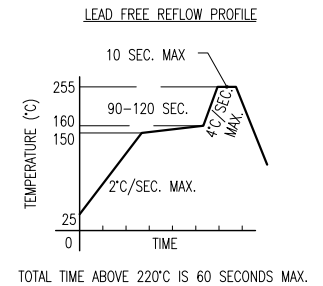

ELECTRO-OPTICAL CHARACTERISTICS $T_a=25^\circ\text{C}$ $I_f=20\text{mA}$					
PARAMETER	MIN	TYP	MAX	UNITS	TEST COND
PEAK WAVELENGTH (R/G)		645/574		nm	
FORWARD VOLTAGE (R/G)		1.95/2.1	2.5/2.5	Vf	
REVERSE VOLTAGE	5.0			Vr	$I_r=100\mu\text{A}$
AXIAL INTENSITY		250/50		mcd	$I_f=20\text{mA}$
VIEWING ANGLE		120		$2x$ theta	
EMITTED COLOR:	RED/GREEN				
LENS FINISH:	WATER CLEAR				

LIMITS OF SAFE OPERATION AT 25°C		
PARAMETER	MAX	UNITS
PEAK FORWARD CURRENT* (R/G)	185/150	mA
STEADY CURRENT (R/G)	30/30	mA
POWER DISSIPATION (R/G)	75/75	mW
DERATE FROM 25°C	-1.2	$\text{mW}/^\circ\text{C}$
OPERATING TEMP.	-40 TO +85	$^\circ\text{C}$
STORAGE TEMP.	-40 TO +85	$^\circ\text{C}$

* $t < 10\mu\text{s}$

CAUTION: MOISTURE SENSITIVE DEVICE
PER JEDEC LEVEL 3 STANDARDS

*UNLESS OTHERWISE SPECIFIED TOLERANCES PER DECIMAL PRECISION ARE: X= ± 1 (± 0.039), X.X= ± 0.5 (± 0.020), X.XX= ± 0.25 (± 0.010), X.XXX= ± 0.127 (± 0.005). LEAD SIZE= ± 0.05 (± 0.002), LEAD LENGTH= ± 0.75 (± 0.030). MIN.= $\frac{+DECIMAL}{-0.00}$ PRECISION MAX.= $\frac{+0.00}{-DECIMAL}$ PRECISION

425 N. GARY AVE.
CAROL STREAM, IL 60188-4900
PHONE: +1.800.278.5666
FAX: +1.630.315.2152
WEB: WWW.LUMEX.COM
MEMBER OF ITW PHOTONICS GROUP

1.25mm x 2.00mm SMT LED, 645nm/574nm WATER CLEAR LENS.

THE SPECIFICATIONS MAY CHANGE AT ANY TIME WITHOUT NOTICE DUE TO NEW MATERIALS OR PRODUCT IMPROVEMENT.

CONFIDENTIAL INFORMATION
THE INFORMATION CONTAINED IN THIS DOCUMENT IS THE PROPERTY OF LUMEX INC. EXCEPT AS SPECIFICALLY AUTHORIZED IN WRITING BY LUMEX INC., THE HOLDER OF THIS DOCUMENT SHALL KEEP ALL INFORMATION CONTAINED HEREIN CONFIDENTIAL AND SHALL PROTECT SAME IN WHOLE OR IN PART FROM DISCLOSURE AND DISSEMINATION TO ALL THIRD PARTIES.