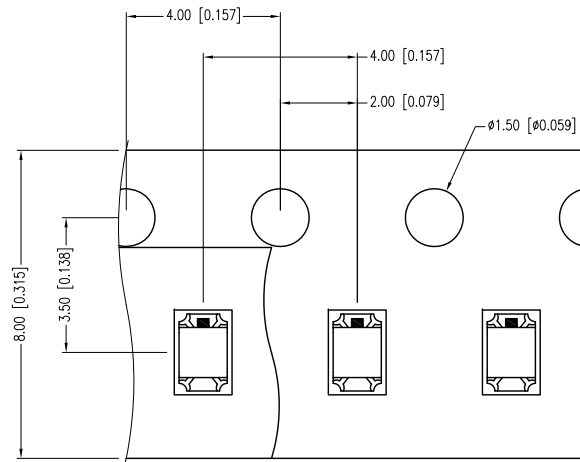

ELECTRO-OPTICAL CHARACTERISTICS $T_a=25^\circ\text{C}$ $I_f=20\text{mA}$					
PARAMETER	MIN	TYP	MAX	UNITS	TEST COND
PEAK WAVELENGTH (R/G)		645/574		nm	
FORWARD VOLTAGE (R/G)		1.95/2.1	2.5/2.5	Vf	
REVERSE VOLTAGE	5.0			Vr	$I_r=100\mu\text{A}$
AXIAL INTENSITY		250/50		mcd	$I_f=20\text{mA}$
VIEWING ANGLE		120		$2x$ theta	
EMITTED COLOR:	RED/GREEN				
LENS FINISH:	WATER CLEAR				

LIMITS OF SAFE OPERATION AT 25°C		
PARAMETER	MAX	UNITS
PEAK FORWARD CURRENT* (R/G)	185/150	mA
STEADY CURRENT (R/G)	30/30	mA
POWER DISSIPATION (R/G)	75/75	mW
DERATE FROM 25°C	-1.2	$\text{mW}/^\circ\text{C}$
OPERATING TEMP.	-40 TO +85	$^\circ\text{C}$
STORAGE TEMP.	-40 TO +85	$^\circ\text{C}$

* $t < 10\mu\text{s}$

CAUTION: MOISTURE SENSITIVE DEVICE
PER JEDEC LEVEL 3 STANDARDS

*UNLESS OTHERWISE SPECIFIED TOLERANCES PER DECIMAL PRECISION ARE: X= ± 1 (± 0.039), X.X= ± 0.5 (± 0.020), X.XX= ± 0.25 (± 0.010), X.XXX= ± 0.127 (± 0.005). LEAD SIZE= ± 0.05 (± 0.002), LEAD LENGTH= ± 0.75 (± 0.030). MIN.= $\frac{+DECIMAL}{-0.00}$ PRECISION MAX.= $\frac{+0.00}{-DECIMAL}$ PRECISION

425 N. GARY AVE.
CAROL STREAM, IL 60188-4900
PHONE: +1.800.278.5666
FAX: +1.630.315.2152
WEB: WWW.LUMEX.COM
MEMBER OF ITW PHOTONICS GROUP

1.25mm x 2.00mm SMT LED, 645nm/574nm WATER CLEAR LENS.

THE SPECIFICATIONS MAY CHANGE AT ANY TIME WITHOUT NOTICE DUE TO NEW MATERIALS OR PRODUCT IMPROVEMENT.