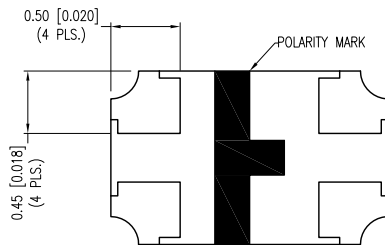

*UNLESS OTHERWISE SPECIFIED TOLERANCES PER DECIMAL PRECISION ARE: X= ± 1 (± 0.039), X.X= ± 0.5 (± 0.020), X.XX= ± 0.25 (± 0.010), X.XXX= ± 0.127 (± 0.005). LEAD SIZE= ± 0.05 (± 0.002), LEAD LENGTH= ± 0.75 (± 0.030). MIN.= $\frac{+DECIMAL}{-0.00}$ PRECISION MAX.= $\frac{+0.00}{-DECIMAL}$ PRECISION

425 N. GARY AVE.
CAROL STREAM, IL 60188-4900
PHONE: +1.800.278.5666
FAX: +1.630.315.2152
WEB: WWW.LUMEX.COM
MEMBER OF ITW PHOTONICS GROUP

1.25mm x 2.00mm SMT LED, 645nm/574nm WATER CLEAR LENS.

THE SPECIFICATIONS MAY CHANGE AT ANY TIME WITHOUT NOTICE DUE TO NEW MATERIALS OR PRODUCT IMPROVEMENT.

CONFIDENTIAL INFORMATION
THE INFORMATION CONTAINED IN THIS DOCUMENT IS THE PROPERTY OF LUMEX INC. EXCEPT AS SPECIFICALLY AUTHORIZED IN WRITING BY LUMEX INC., THE HOLDER OF THIS DOCUMENT SHALL KEEP ALL INFORMATION CONTAINED HEREIN CONFIDENTIAL AND SHALL PROTECT SAME IN WHOLE OR IN PART FROM DISCLOSURE AND DISSEMINATION TO ALL THIRD PARTIES.

DATE:	08.19.13	DRAWN BY:	MA
PAGE:	1 OF 1	CHKD BY:	KF
SCALE:	NTS	APRVD BY:	KF
UNIT:	mm [INCH]		(Pb)