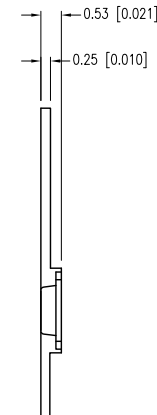

ELECTRO-OPTICAL CHARACTERISTICS $T_a=25^\circ\text{C}$ $I_f=20\text{mA}$					
PARAMETER	MIN	TYP	MAX	UNITS	TEST COND
PEAK WAVELENGTH (R/G)		645/574		nm	
FORWARD VOLTAGE (R/G)		1.95/2.1	2.5/2.5	Vf	
REVERSE VOLTAGE	5.0			Vr	$I_r=100\mu\text{A}$
AXIAL INTENSITY		250/50		mcd	$I_f=20\text{mA}$
VIEWING ANGLE		120		$2x$ theta	
EMITTED COLOR:	RED/GREEN				
LENS FINISH:	WATER CLEAR				

LIMITS OF SAFE OPERATION AT 25°C		
PARAMETER	MAX	UNITS
PEAK FORWARD CURRENT* (R/G)	185/150	mA
STEADY CURRENT (R/G)	30/30	mA
POWER DISSIPATION (R/G)	75/75	mW
DERATE FROM 25°C	-1.2	$\text{mW}/^\circ\text{C}$
OPERATING TEMP.	-40 TO +85	$^\circ\text{C}$
STORAGE TEMP.	-40 TO +85	$^\circ\text{C}$

* $t < 10\mu\text{s}$

CAUTION: MOISTURE SENSITIVE DEVICE
PER JEDEC LEVEL 3 STANDARDS

*UNLESS OTHERWISE SPECIFIED TOLERANCES PER DECIMAL PRECISION ARE: X= ± 1 (± 0.039), X.X= ± 0.5 (± 0.020), X.XX= ± 0.25 (± 0.010), X.XXX= ± 0.127 (± 0.005). LEAD SIZE= ± 0.05 (± 0.002), LEAD LENGTH= ± 0.75 (± 0.030). MIN.= $\frac{+DECIMAL}{-0.00}$ PRECISION MAX.= $\frac{+0.00}{-DECIMAL}$ PRECISION

425 N. GARY AVE.
CAROL STREAM, IL 60188-4900
PHONE: +1.800.278.5666
FAX: +1.630.315.2152
WEB: WWW.LUMEX.COM
MEMBER OF ITW PHOTONICS GROUP

1.25mm x 2.00mm SMT LED, 645nm/574nm WATER CLEAR LENS.

THE SPECIFICATIONS MAY CHANGE AT ANY TIME WITHOUT NOTICE DUE TO NEW MATERIALS OR PRODUCT IMPROVEMENT.

CONFIDENTIAL INFORMATION
THE INFORMATION CONTAINED IN THIS DOCUMENT IS THE PROPERTY OF LUMEX INC. EXCEPT AS SPECIFICALLY AUTHORIZED IN WRITING BY LUMEX INC., THE HOLDER OF THIS DOCUMENT SHALL KEEP ALL INFORMATION CONTAINED HEREIN CONFIDENTIAL AND SHALL PROTECT SAME IN WHOLE OR IN PART FROM DISCLOSURE AND DISSEMINATION TO ALL THIRD PARTIES.