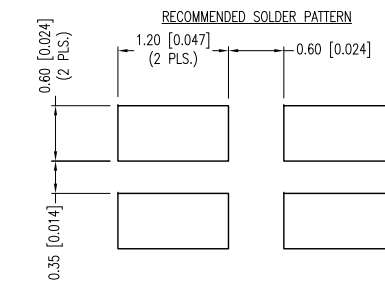

*UNLESS OTHERWISE SPECIFIED TOLERANCES PER DECIMAL PRECISION ARE: X= ± 1 (± 0.039), X.X= ± 0.5 (± 0.020), X.XX= ± 0.25 (± 0.010), X.XXX= ± 0.127 (± 0.005). LEAD SIZE= ± 0.05 (± 0.002), LEAD LENGTH= ± 0.75 (± 0.030). MIN.= $\frac{+DECIMAL}{-0.00}$ PRECISION MAX.= $\frac{+0.00}{-DECIMAL}$ PRECISION

425 N. GARY AVE.
CAROL STREAM, IL 60188-4900
PHONE: +1.800.278.5666
FAX: +1.630.315.2152
WEB: WWW.LUMEX.COM
MEMBER OF ITW PHOTONICS GROUP

1.25mm x 2.00mm SMT LED, 645nm/574nm WATER CLEAR LENS.

THE SPECIFICATIONS MAY CHANGE AT ANY TIME WITHOUT NOTICE DUE TO NEW MATERIALS OR PRODUCT IMPROVEMENT.

CONFIDENTIAL INFORMATION
THE INFORMATION CONTAINED IN THIS DOCUMENT IS THE PROPERTY OF LUMEX INC. EXCEPT AS SPECIFICALLY AUTHORIZED IN WRITING BY LUMEX INC., THE HOLDER OF THIS DOCUMENT SHALL KEEP ALL INFORMATION CONTAINED HEREIN CONFIDENTIAL AND SHALL PROTECT SAME IN WHOLE OR IN PART FROM DISCLOSURE AND DISSEMINATION TO ALL THIRD PARTIES.

DATE:	08.19.13	DRAWN BY:	MA
PAGE:	1 OF 1	CHKD BY:	KF
SCALE:	NTS	APRVD BY:	KF
UNIT:	mm [INCH]		(Pb)