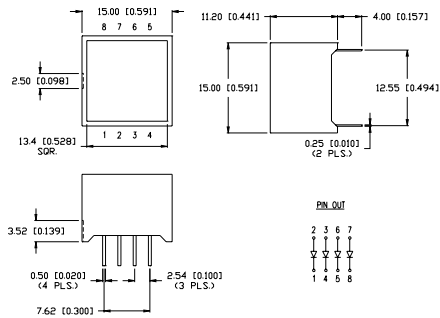

Arrays ~ Multi-Chip Light Bars

SSB-LX1515 Series

15x15mm (4) Chip Light Bars

FEATURES / OPTIONS

- ▶ State-of-the-Art, High Intensity Chip Technology
- ▶ Pre-Sorted Chips for Color & Industry Uniformity
- ▶ High Light Reflectivity & Low Cross-Talk Reflectors
- ▶ Advanced Chip on Board Technology
- ▶ Choice of Colors and Color Combinations
- ▶ Custom Designs, Easily Developed, Low Minimum

Lumex Part Number	Die Material	Emitted Color	Peak (nm)	Lens	Operating Current (mA)	Operating TYP. Vf (V)	Brightness TYP. Mcd	@ mA	View Angle° 2θ
SSB-LX1515SID	AlInGaP	Super High Intensity Red	636	Red Diffused	2.0	2.6	160	20	160
SSB-LX1515SIW	AlInGaP	Super High Intensity Red	636	White Diffused	2.0	2.6	160	20	160
SSB-LX1515SOD	AlInGaP	Super Orange	610	Orange Diffused	2.0	2.6	150	20	160
SSB-LX1515SOW	AlInGaP	Super Orange	610	White Diffused	2.0	2.6	150	20	160
SSB-LX1515SUGD	AlInGaP	Super Ultra Green	574	Green Diffused	2.2	2.6	120	20	160
SSB-LX1515SUGW	AlInGaP	Super Ultra Green	574	White Diffused	2.2	2.6	120	20	160
SSB-LX1515SYD	AlInGaP	Super Yellow	590	Yellow Diffused	2.0	2.6	160	20	160
SSB-LX1515SYW	AlInGaP	Super Yellow	590	White Diffused	2.0	2.6	160	20	160