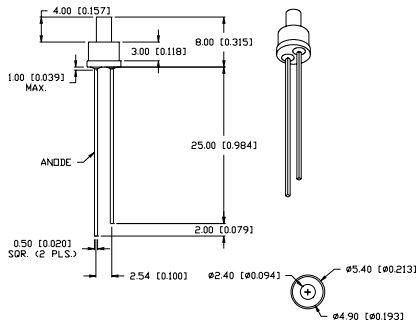

Discrete LEDs ~ Dome Lens

SSL-LX20583 Series

T-2mm Tall Stove Pipe Lens

FEATURES / OPTIONS

- ▶ State-of-the-Art, High Brightness Chip Technology
- ▶ Choice of Colors and Lens Finishes
- ▶ Lead Frame / Lens Casting Reliability
- ▶ Easy-to-Solder Leads, Tin Finish
- ▶ Available Bulk or on Tape and Reel
- ▶ Lead Trimming and Forming Available
- ▶ Custom Shapes, Easily Tooled, Low Minimum