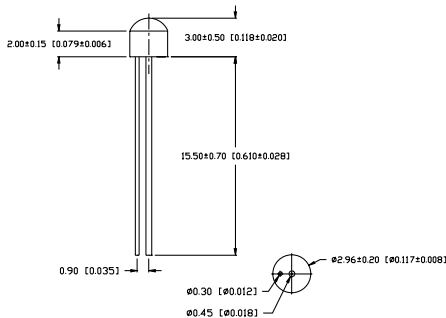

SSL-LX304C Series

T-3mm Ceramic Stem

FEATURES / OPTIONS

- State-of-the-Art, High Brightness Chip Technology
- Choice of Colors and Lens Finishes
- Ceramic Stem Reliability
- Easy-to-Solder Leads, Tin Finish
- Available Bulk
- Lead Trimming

APPLICATIONS / USES

- Board or Panel Indication or Illumination
- Backlighting of Overlays and Graphics
- Annunciator and Control Panels
- Keyboards and Switches
- Telecom Switches and Central Station Equipment

Lumex Part Number	Die Material	Emitted Color	Peak (nm)	Lens	Operating Current (mA)	Operating TYP. Vf (V)	Brightness TYP. Mcd	@ mA	View Angle° 2θ
HIGH BRIGHTNESS									
SSL-LX304CSID	AlInGaP	Super High Intensity Red	636	Red Diffused	5-25	2	25	20	140
SSL-LX304CSOD	AlInGaP	Super Orange	610	Orange Diffused	5-25	2	25	20	140
SSL-LX304CSUGD	AlInGaP	Super Ultra Green	574	Green Diffused	5-25	2.2	20	20	140
SSL-LX304CSYD	AlInGaP	Super Yellow	590	Yellow Diffused	5-25	2	30	20	140
SSL-LX304CUSBD	InGaN/SiC	Ultra Super Blue	470	Blue Diffused	5-25	3.5	20	20	140
STANDARD BRIGHTNESS									
SSL-LX304CGD	GaP	Green	565	Green Diffused	5-25	2.2	1	20	140
SSL-LX304CHD	GaP	High Efficiency Red	700	Red Diffused	5-25	2	1	20	140
SSL-LX304CID	GaAsP	High Intensity Red	635	Red Diffused	5-25	2	6	20	140
SSL-LX304CYD	GaAsP	Yellow	585	Yellow Diffused	5-25	2.1	3	20	140

USA/Canada 1-800-278-5666
Asia +886-3-5821124

www.lumex.com

USA/Canada 1-847-359-8904
Asia +886-3-5821154

1
2
3
4
5
6
7
8
9
10
11
12
13
14
15
16
17
18
19
20
21
22
23
24
25
26
27
28
29