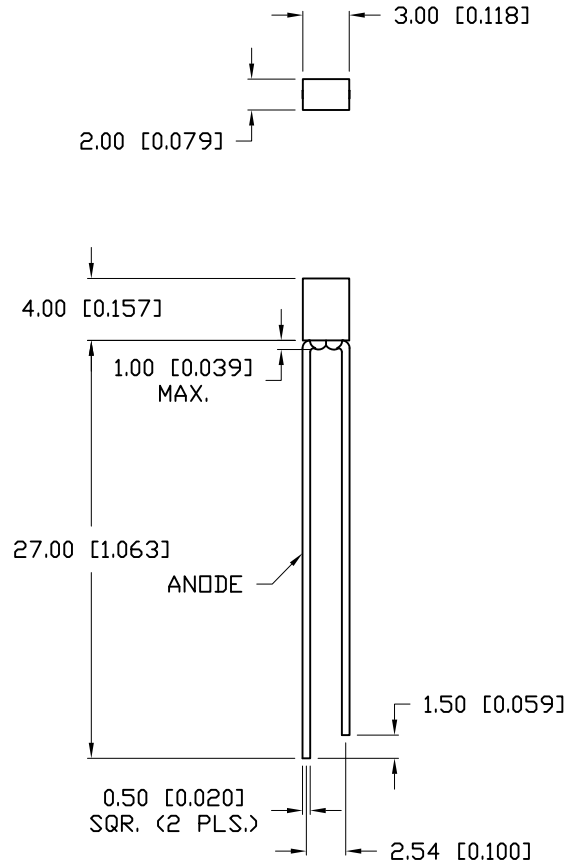

PART NUMBER	SSL-LX2344ID	REV.	B
DATE	E.C.N. NUMBER AND REVISION COMMENTS		REV.
06.11.01	E.C.N. #10BRDR. & REDRAWN IN 3D.		A
03.14.13	E.C.N. #10BRDR. & REDRAWN.		B

A

ELECTRO-OPTICAL CHARACTERISTICS $T_A=25^{\circ}\text{C}$ $I_f=20\text{mA}$

PARAMETER	MIN	TYP	MAX	UNITS	TEST COND
PEAK WAVELENGTH		635		nm	
FORWARD VOLTAGE		2.0	2.5	V_f	
REVERSE VOLTAGE	5.0			V_r	$I_r=100\mu\text{A}$
AXIAL INTENSITY		10		mcd	$I_f=20\text{mA}$
VIEWING ANGLE		100		2x theta	
EMITTED COLOR:	RED				
EPOXY LENS FINISH:	RED DIFFUSED				

LIMITS OF SAFE OPERATION AT 25°C

PARAMETER	MAX	UNITS
PEAK FORWARD CURRENT*	150	mA
STEADY CURRENT	30	mA
POWER DISSIPATION	105	mW
DERATE FROM 25°C	-1.2	mW/ $^{\circ}\text{C}$
OPERATING, STORAGE TEMP.	-40 TO +85	$^{\circ}\text{C}$
SOLDERING TEMP.	+260	$^{\circ}\text{C}$
2.0mm FROM BODY		3 SEC. MAX

* $t < 10\mu\text{s}$

*UNLESS OTHERWISE SPECIFIED TOLERANCES PER DECIMAL PRECISION ARE: X=±1 (±0.039), X.X=±0.5 (±0.020), X.XX=±0.25 (±0.010), X.XXX=±0.127 (±0.005). LEAD SIZE=±0.05 (±0.002), LEAD LENGTH=±0.75 (±0.030). MIN= $^{+0.00}_{-0.00}$ DECIMAL PRECISION MAX= $^{+0.00}_{-0.00}$ DECIMAL PRECISION