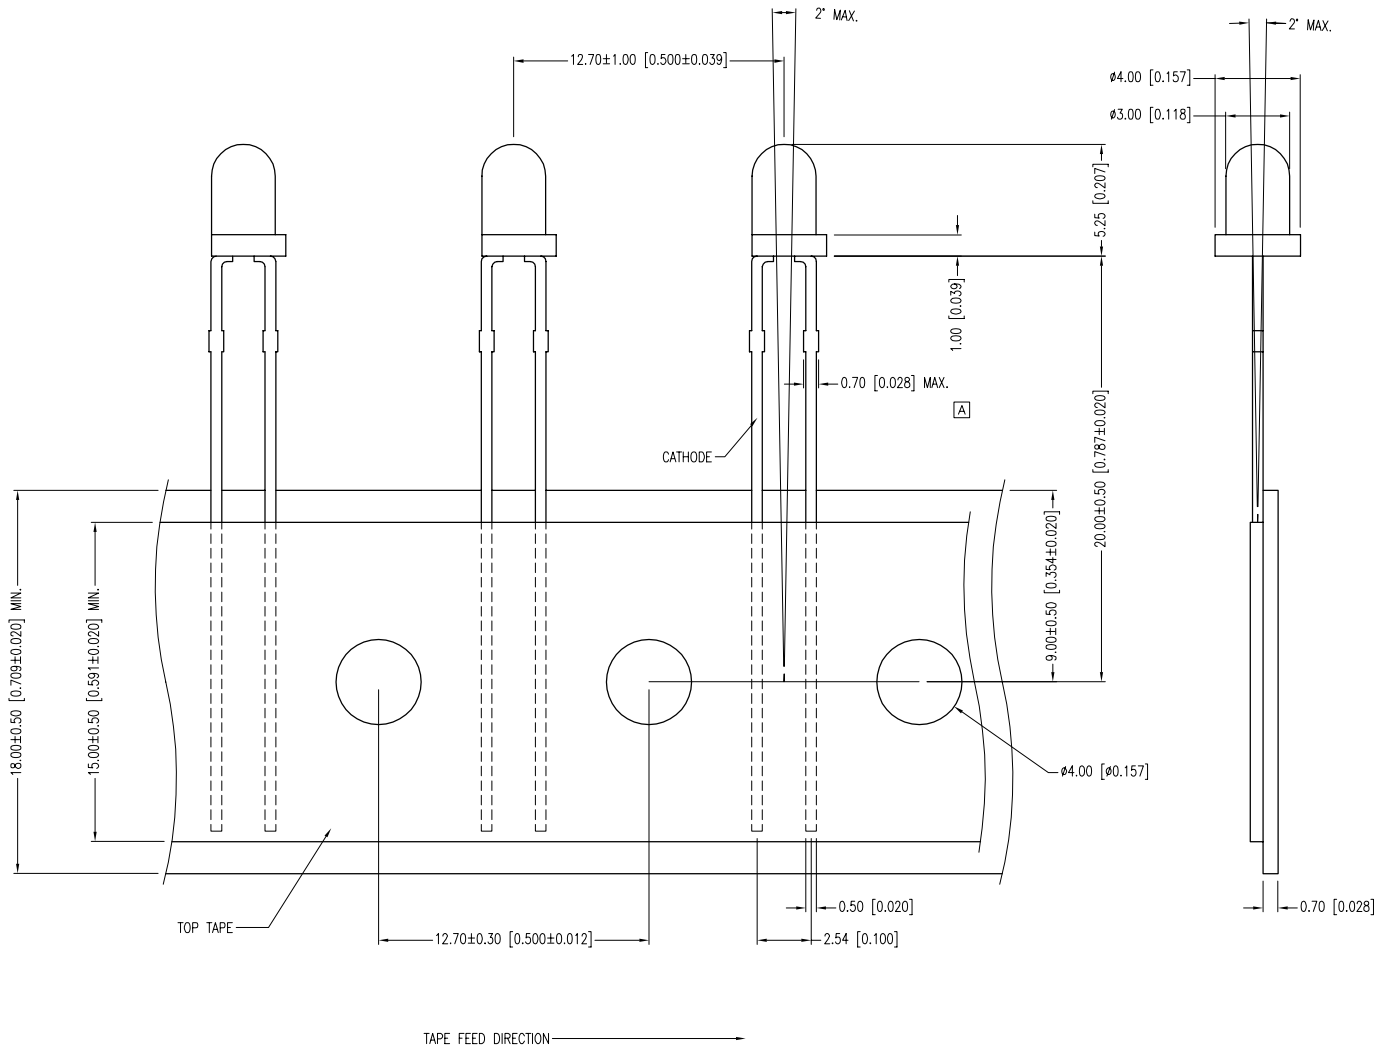

PART NUMBER	SSL-LX3054GD-TR	REV.	A
DATE	E.C.N. NUMBER AND REVISION COMMENTS		REV.
06.13.11	E.C.N. #10BRDR. & REDRAWN/#11728.		A

[A] ELECTRO-OPTICAL CHARACTERISTICS TA =25°C If=20mA

PARAMETER	MIN	TYP.	MAX	UNITS	TEST COND
PEAK WAVELENGTH		565		nm	
FORWARD VOLTAGE		2.2	2.5	Vf	
REVERSE VOLTAGE	5.0			Vr	Ir=100µA
AXIAL INTENSITY	14	30		mcd	If=10mA
VIEWING ANGLE		60		2x theta	
EMITTED COLOR:	GREEN				
EPOXY LENS FINISH:	GREEN DIFFUSED				

[A] LIMITS OF SAFE OPERATION AT 25°C

PARAMETER	MAX	UNITS
PEAK FORWARD CURRENT*	140	mA
STEADY CURRENT	25	mA
POWER DISSIPATION	63	mW
DERATE FROM 25°C	-1.2	mW/°C
OPERATING TEMP.	-40 TO +85	°C
STORAGE TEMP.	-40 TO +85	°C
SOLDERING TEMP.	+260	°C
2.0mm FROM BODY	3	SEC. MAX.

* t<10µS

NOTES:
1. 1,500 PER REEL.

*UNLESS OTHERWISE SPECIFIED TOLERANCES PER DECIMAL PRECISION ARE: X=±1 (±0.039), X.X=±0.5 (±0.020), X.XX=±0.25 (±0.010), X.XXX=±0.127 (±0.005). LEAD SIZE=±0.05 (±0.002), LEAD LENGTH=±0.75 (±0.030). MIN.= ^{+0.00}DECIMAL PRECISION _{-0.00}DECIMAL PRECISION UNCONTROLLED DOCUMENT

290 E. HELEN ROAD
PALATINE, IL 60067-6976
PHONE: +1.847.359.2790
FAX: +1.847.359.6538
WEB: WWW.LUMEX.COM

T-3mm (T-1) 565nm GREEN LED, GREEN DIFFUSED LENS, TAPE AND REEL, 1.5k PER REEL.

THE SPECIFICATIONS MAY CHANGE AT ANY TIME WITHOUT NOTICE DUE TO NEW MATERIALS OR PRODUCT IMPROVEMENT.