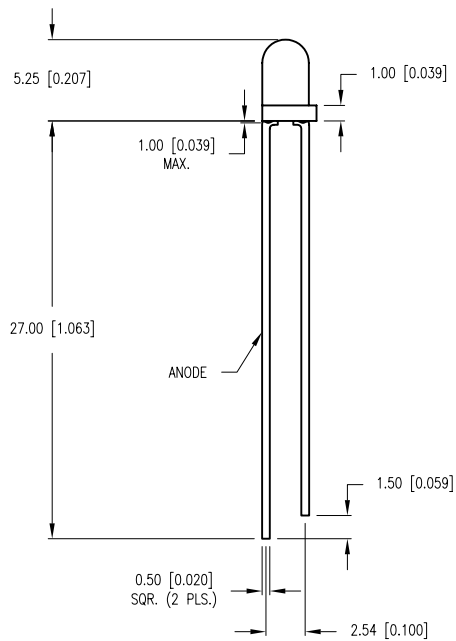

PART NUMBER	SSL-LX3054HD/R	REV.	B
DATE	E.C.N. NUMBER AND REVISION COMMENTS		REV.
04.16.01	E.C.N. #10BRDR. & REDRAWN IN 3D.		A
10.04.11	E.C.N. #10BRDR. & REDRAWN.		B

ELECTRO-OPTICAL CHARACTERISTICS $T_A=25^{\circ}\text{C}$ $I_f=20\text{mA}$

PARAMETER	MIN	TYP	MAX	UNITS	TEST COND
PEAK WAVELENGTH		700		nm	
FORWARD VOLTAGE		2.0	2.5	V_f	
REVERSE VOLTAGE	5.0			V_r	$I_r=100\mu\text{A}$
AXIAL INTENSITY		3		mcd	$I_f=20\text{mA}$
VIEWING ANGLE		60		$2x$ theta	
EMITTED COLOR:	RED				
EPOXY LENS FINISH:	RED DIFFUSED				

LIMITS OF SAFE OPERATION AT 25°C

PARAMETER	MAX	UNITS
PEAK FORWARD CURRENT*	150	mA
STEADY CURRENT	25	mA
POWER DISSIPATION	105	mW
DERATE FROM 25°C	-1.6	mW/ $^{\circ}\text{C}$
OPERATING, STORAGE TEMP.	-40 TO +85	$^{\circ}\text{C}$
SOLDERING TEMP.	+260	$^{\circ}\text{C}$
2.0mm FROM BODY		3 SEC. MAX

* $t < 10\mu\text{s}$

*UNLESS OTHERWISE SPECIFIED TOLERANCES PER DECIMAL PRECISION ARE: X=±1 (±0.039), X.X=±0.5 (±0.020), X.XX=±0.25 (±0.010), X.XXX=±0.127 (±0.005). LEAD SIZE=±0.05 (±0.002), LEAD LENGTH=±0.75 (±0.030). MIN.= $^{+0.00}_{-0.00}$ DECIMAL PRECISION MAX.= $^{+0.00}_{-0.00}$ DECIMAL PRECISION