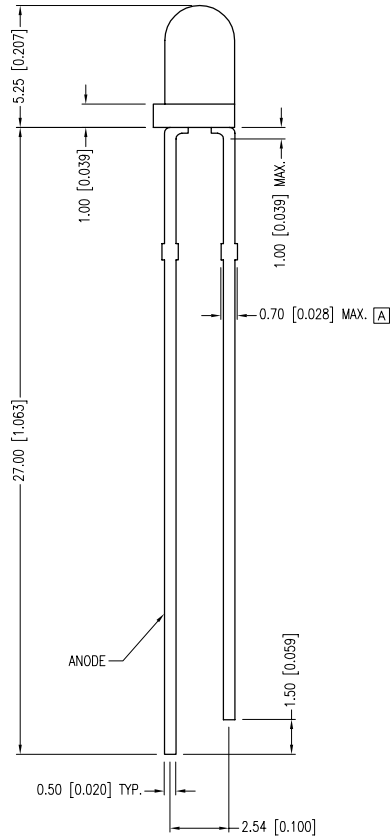

PART NUMBER	SSL-LX3054USBD	REV.	A
DATE	E.C.N. NUMBER AND REVISION COMMENTS		REV.
05.17.11	E.C.N. #10BRDR. & REDRAWN/#11719.		A

[A] ELECTRO-OPTICAL CHARACTERISTICS TA =25°C If=20mA

PARAMETER	MIN	TYP.	MAX	UNITS	TEST COND
PEAK WAVELENGTH		470		nm	
FORWARD VOLTAGE		3.3	4.0	Vf	
REVERSE VOLTAGE	5.0			Vr	Ir=100µA
AXIAL INTENSITY	700	1100		mcd	If=10mA
VIEWING ANGLE		35		2x theta	
EMITTED COLOR:	BLUE				
EPOXY LENS FINISH:	BLUE DIFFUSED				

[A] LIMITS OF SAFE OPERATION AT 25°C

PARAMETER	MAX	UNITS
PEAK FORWARD CURRENT*	150	mA
STEADY CURRENT	30	mA
POWER DISSIPATION	120	mW
DERATE FROM 25°C	-1.6	mW/°C
OPERATING TEMP.	-40 TO +85	°C
STORAGE TEMP.	-40 TO +85	°C
SOLDERING TEMP.	+260	°C
2.0mm FROM BODY	3	SEC. MAX.

* t<10µs

CAUTION: STATIC SENSITIVE DEVICE
FOLLOW PROPER E.S.D. HANDLING PROCEDURES
WHEN WORKING WITH THIS PART.

*UNLESS OTHERWISE SPECIFIED TOLERANCES PER DECIMAL PRECISION ARE: X=±1 (±0.039), X.X=±0.5 (±0.020), X.XX=±0.25 (±0.010), X.XXX=±0.127 (±0.005). LEAD SIZE=±0.05 (±0.002), LEAD LENGTH=±0.75 (±0.030). MIN= +DECIMAL PRECISION MAX.= -DECIMAL PRECISION

DATE:	05.17.11	DRAWN BY:	AB
PAGE:	1 OF 1	CHKD BY:	--
SCALE:	NTS	APRVD BY:	--
UNIT:	mm [INCH]		Ⓟ

X-ON Electronics

Largest Supplier of Electrical and Electronic Components

Click to view similar products for [Standard LEDs - Through Hole category](#):