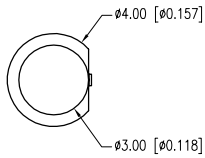

PART NUMBER	SSL-LX3054USBD	REV.	A
DATE	E.C.N. NUMBER AND REVISION COMMENTS		REV.
05.17.11	E.C.N. #10BRDR. & REDRAWN/#11719.		A

[A] ELECTRO-OPTICAL CHARACTERISTICS TA =25°C If=20mA

PARAMETER	MIN	TYP.	MAX	UNITS	TEST COND
PEAK WAVELENGTH		470		nm	
FORWARD VOLTAGE		3.3	4.0	Vf	
REVERSE VOLTAGE	5.0			Vr	Ir=100µA
AXIAL INTENSITY	700	1100		mcd	If=10mA
VIEWING ANGLE		35		2x theta	
EMITTED COLOR:	BLUE				
EPOXY LENS FINISH:	BLUE DIFFUSED				

* t<10µs

CAUTION: STATIC SENSITIVE DEVICE
FOLLOW PROPER E.S.D. HANDLING PROCEDURES
WHEN WORKING WITH THIS PART.

*UNLESS OTHERWISE SPECIFIED TOLERANCES PER DECIMAL PRECISION ARE: X=±1 (±0.039), X.X=±0.5 (±0.020), X.XX=±0.25 (±0.010), X.XXX=±0.127 (±0.005). LEAD SIZE=±0.05 (±0.002), LEAD LENGTH=±0.75 (±0.030). MIN= +DECIMAL PRECISION MAX.= -DECIMAL PRECISION