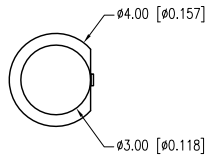

PART NUMBER	SSL-LX3054YD-12V	REV.	B
DATE	E.C.N. NUMBER AND REVISION COMMENTS		REV.
04.09.01	E.C.N. #10BRDR. & REDRAWN IN 3D.		A
09.17.12	E.C.N. #10BRDR. & REDRAWN.		B

ELECTRO-OPTICAL CHARACTERISTICS Ta=25°C Vf=12V

PARAMETER	MIN	TYP	MAX	UNITS	TEST COND
PEAK WAVELENGTH		585		nm	
FORWARD VOLTAGE		12.0	14.0	Vf	
REVERSE VOLTAGE	5.0			Vr	Ir=100µA
AXIAL INTENSITY		10		mcd	Vf=12V
VIEWING ANGLE		60		2x theta	
EMITTED COLOR:	YELLOW				
LENS FINISH:	YELLOW DIFFUSED				

*UNLESS OTHERWISE SPECIFIED TOLERANCES PER DECIMAL PRECISION ARE: X=±1 (±0.039), X.X=±0.5 (±0.020), X.XX=±0.25 (±0.010), X.XXX=±0.127 (±0.005). LEAD SIZE=±0.05 (±0.002), LEAD LENGTH=±0.75 (±0.030). MIN= ^{+0.00}/_{-0.00} DECIMAL PRECISION MAX.= ^{+0.00}/_{-0.00} DECIMAL PRECISION