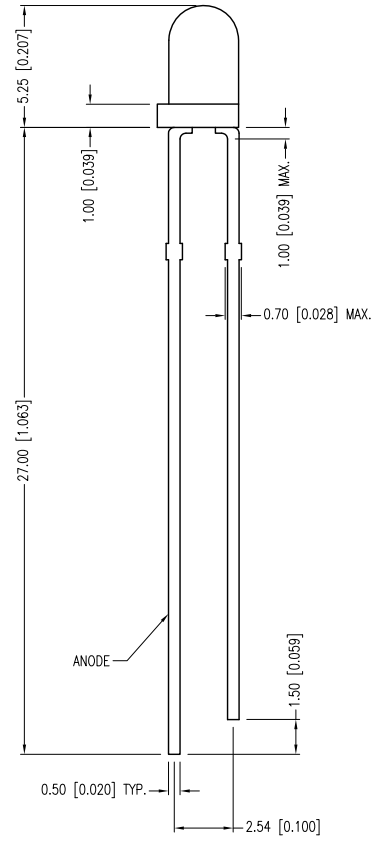

PART NUMBER	SSL-LX3054YD-12V	REV.	B
DATE	E.C.N. NUMBER AND REVISION COMMENTS		REV.
04.09.01	E.C.N. #10BRDR. & REDRAWN IN 3D.		A
09.17.12	E.C.N. #10BRDR. & REDRAWN.		B

ELECTRO-OPTICAL CHARACTERISTICS Ta=25°C Vf=12V

PARAMETER	MIN	TYP	MAX	UNITS	TEST COND
PEAK WAVELENGTH		585		nm	
FORWARD VOLTAGE		12.0	14.0	Vf	
REVERSE VOLTAGE	5.0			Vr	Ir=100µA
AXIAL INTENSITY		10		mcd	Vf=12V
VIEWING ANGLE		60		2x theta	
EMITTED COLOR:	YELLOW				
LENS FINISH:	YELLOW DIFFUSED				

LIMITS OF SAFE OPERATION AT 25°C

PARAMETER	MAX	UNITS
PEAK FORWARD VOLTAGE	14.0	V
STEADY CURRENT	12	mA
POWER DISSIPATION	310	mW
DERATE FROM 25°C	-1.6	mW/°C
OPERATING TEMP.	-40 TO +85	°C
STORAGE TEMP.	-40 TO +85	°C
SOLDERING TEMP.	+260	°C
2.0mm FROM BODY	3	SEC.

*UNLESS OTHERWISE SPECIFIED TOLERANCES PER DECIMAL PRECISION ARE: X=±1 (±0.039), X.X=±0.5 (±0.020), X.XX=±0.25 (±0.010), X.XXX=±0.127 (±0.005). LEAD SIZE=±0.05 (±0.002), LEAD LENGTH=±0.75 (±0.030). MIN= ^{+0.00}/_{-0.00} DECIMAL PRECISION MAX.= ^{+0.00}/_{-0.00} DECIMAL PRECISION