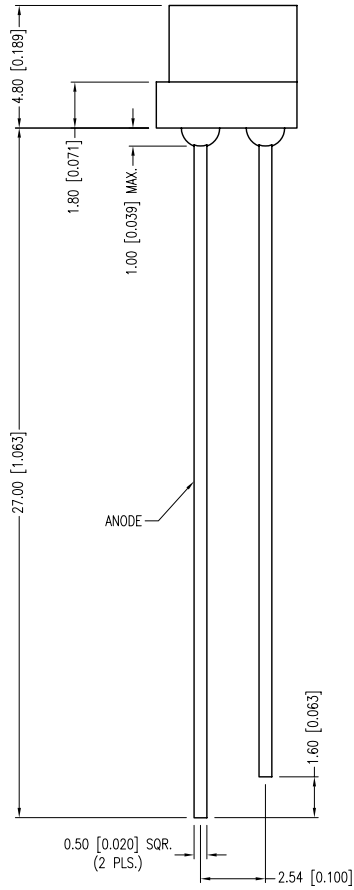

PART NUMBER	SSL-LX433GD	REV.	C
DATE	E.C.N. NUMBER AND REVISION COMMENTS		REV.
01.30.95	UPDATED SPECS.		A
04.19.01	E.C.N. #10BRDR. & REDRAWN.		B
01.24.12	E.C.N. #10BRDR. & REDRAWN.		C

ELECTRO-OPTICAL CHARACTERISTICS Ta=25°C If=20mA

PARAMETER	MIN	TYP	MAX	UNITS	TEST COND
PEAK WAVELENGTH		565		nm	
FORWARD VOLTAGE		2.2	2.6	Vf	
REVERSE VOLTAGE	5.0			Vr	Ir=100µA
AXIAL INTENSITY		10		mcd	If=20mA
VIEWING ANGLE		120		2x theta	
EMITTED COLOR:	GREEN				
LENS FINISH:	GREEN DIFFUSED				

LIMITS OF SAFE OPERATION AT 25°C

PARAMETER	MAX	UNITS
PEAK FORWARD CURRENT*	150	mA
STEADY CURRENT	25	mA
POWER DISSIPATION	105	mW
DERATE FROM 25°C	-1.2	mW/°C
OPERATING TEMP.	-40 TO +85	°C
STORAGE TEMP.	-40 TO +85	°C
SOLDERING TEMP.	+260	°C
2.0mm FROM BODY	3	SEC.

* t<10µs

*UNLESS OTHERWISE SPECIFIED TOLERANCES PER DECIMAL PRECISION ARE: X=±1 (±0.039), X.X=±0.5 (±0.020), X.XX=±0.25 (±0.010), X.XXX=±0.127 (±0.005). LEAD SIZE=±0.05 (±0.002), LEAD LENGTH=±0.75 (±0.030). MIN.= ^{+0.00}DECIMAL PRECISION MAX.= ^{-0.00}DECIMAL PRECISION UNCONTROLLED DOCUMENT