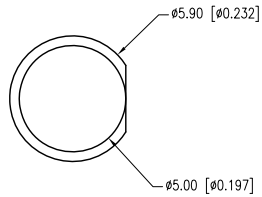

PART NUMBER	SSL-LX5093BID	REV.	D
DATE	E.C.N. NUMBER AND REVISION COMMENTS		REV.
05.13.93	REDRAWN.		A
05.29.01	E.C.N. #10BRDR. & REDRAWN IN 3D.		B
10.17.06	E.C.N. #11148.		C
01.25.12	E.C.N. #10BRDR. & REDRAWN.		D

ELECTRO-OPTICAL CHARACTERISTICS Ta=25°C

PARAMETER	MIN	TYP	MAX	UNITS	TEST COND
PEAK WAVELENGTH		635		nm	
FORWARD VOLTAGE		3.0	14.0	Vf	
BLINKING FREQUENCY		1.5		Hz	Vf=14.0, If=70mA
		2.5		Hz	Vf=3.0, If=6mA
AXIAL INTENSITY		40		mcd	Vf=9.0
VIEWING ANGLE		60		2x theta	
EMITTED COLOR:	RED				
EPOXY LENS FINISH:	RED DIFFUSED				

\* t<10μS

\*UNLESS OTHERWISE SPECIFIED TOLERANCES PER DECIMAL PRECISION ARE: X=±1 (±0.039), X.X=±0.5 (±0.020), X.XX=±0.25 (±0.010), X.XXX=±0.127 (±0.005). LEAD SIZE=±0.05 (±0.002), LEAD LENGTH=±0.75 (±0.030). MIN= <sup>+0.00</sup>/<sub>-0.00</sub> DECIMAL PRECISION MAX.= <sup>+0.00</sup>/<sub>-0.00</sub> DECIMAL PRECISION