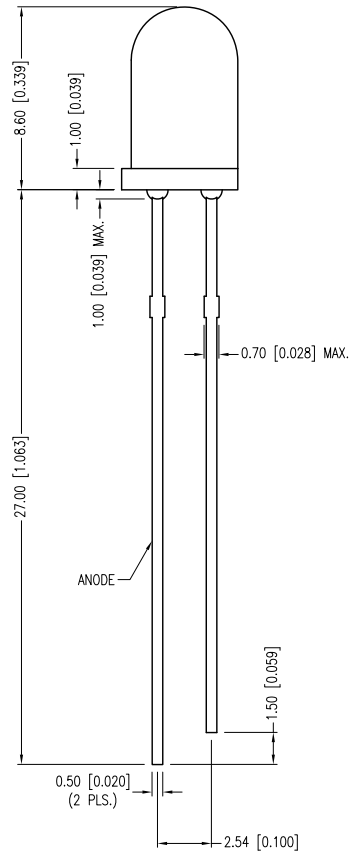

PART NUMBER	SSL-LX5093BSRD	REV.	D
DATE	E.C.N. NUMBER AND REVISION COMMENTS		REV.
05.29.01	E.C.N. #10BRDR. & REDRAWN IN 3D.		A
10.17.06	E.C.N. #11148.		B
01.25.12	E.C.N. #10BRDR. & REDRAWN.		C
06.14.13	E.C.N. #11863.		D

ELECTRO-OPTICAL CHARACTERISTICS Ta=25°C

PARAMETER	MIN	TYP	MAX	UNITS	TEST COND
PEAK WAVELENGTH		660		nm	
FORWARD VOLTAGE		3.5	14.0	Vf	
BLINKING FREQUENCY		1.5		Hz	Vf=14.0, If=44mA
		3.0		Hz	Vf=3.5, If=8mA
AXIAL INTENSITY		200		mcd	Vf=9.0
VIEWING ANGLE		60		2x theta	
EMITTED COLOR:	RED				
EPOXY LENS FINISH:	RED DIFFUSED				

LIMITS OF SAFE OPERATION AT 25°C

PARAMETER	MAX	UNITS
PEAK FORWARD CURRENT*	40	mA
STEADY CURRENT	20	mA
POWER DISSIPATION	310	mW
DERATE FROM 25°C	-1.2	mW/°C
OPERATING TEMP.	-40 TO +70	°C
STORAGE TEMP.	-40 TO +85	°C
SOLDERING TEMP.	+260	°C
2.0mm FROM BODY	3	SEC.

* t<10µS

*UNLESS OTHERWISE SPECIFIED TOLERANCES PER DECIMAL PRECISION ARE: X=±1 (±0.039), X.X=±0.5 (±0.020), X.XX=±0.25 (±0.010), X.XXX=±0.127 (±0.005). LEAD SIZE=±0.05 (±0.002), LEAD LENGTH=±0.75 (±0.030). MIN.= +DECIMAL PRECISION MAX.= +0.00 DECIMAL PRECISION