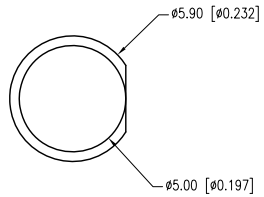

PART NUMBER	SSL-LX5093BSRD	REV.	D
DATE	E.C.N. NUMBER AND REVISION COMMENTS		REV.
05.29.01	E.C.N. #10BRDR. & REDRAWN IN 3D.		A
10.17.06	E.C.N. #11148.		B
01.25.12	E.C.N. #10BRDR. & REDRAWN.		C
06.14.13	E.C.N. #11863.		D

ELECTRO-OPTICAL CHARACTERISTICS Ta=25°C

PARAMETER	MIN	TYP	MAX	UNITS	TEST COND
PEAK WAVELENGTH		660		nm	
FORWARD VOLTAGE		3.5	14.0	Vf	
BLINKING FREQUENCY		1.5		Hz	Vf=14.0, If=44mA
		3.0		Hz	Vf=3.5, If=8mA
AXIAL INTENSITY		200		mcd	Vf=9.0
VIEWING ANGLE		60		2x theta	
EMITTED COLOR:	RED				
EPOXY LENS FINISH:	RED DIFFUSED				

* t<10µS

*UNLESS OTHERWISE SPECIFIED TOLERANCES PER DECIMAL PRECISION ARE: X=±1 (±0.039), X.X=±0.5 (±0.020), X.XX=±0.25 (±0.010), X.XXX=±0.127 (±0.005). LEAD SIZE=±0.05 (±0.002), LEAD LENGTH=±0.75 (±0.030). MIN.= +DECIMAL PRECISION MAX.= +0.00 DECIMAL PRECISION