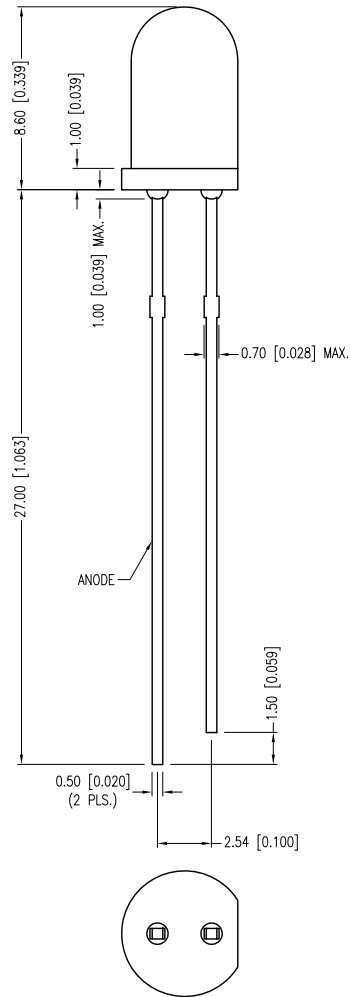

PART NUMBER	SSL-LX5093GD	REV.	E
DATE	E.C.N. NUMBER AND REVISION COMMENTS		REV.
05.15.90	CHG'D AXIAL INTENSITY.		A
01.06.95	REDRAWN, UPDATED SPECS.		B
05.29.01	E.C.N. #10BRDR. & REDRAWN IN 3D.		C
10.19.06	E.C.N. #11148		D
02.01.12	E.C.N. #10BRDR. & REDRAWN.		E

ELECTRO-OPTICAL CHARACTERISTICS Ta=25°C If=20mA					
PARAMETER	MIN	TYP	MAX	UNITS	TEST COND
PEAK WAVELENGTH		565		nm	
FORWARD VOLTAGE		2.2	2.6	Vf	
REVERSE VOLTAGE	5.0			Vr	Ir=100µA
AXIAL INTENSITY		30		mcd	If=20mA
VIEWING ANGLE		60		2x theta	
EMITTED COLOR:	GREEN				
EPOXY LENS FINISH:	GREEN DIFFUSED				

LIMITS OF SAFE OPERATION AT 25°C		
PARAMETER	MAX	UNITS
PEAK FORWARD CURRENT*	150	mA
STEADY CURRENT	25	mA
POWER DISSIPATION	105	mW
DERATE FROM 25°C	-1.2	mW/°C
OPERATING TEMP.	-40 TO +85	°C
STORAGE TEMP.	-40 TO +85	°C
SOLDERING TEMP.	+260	°C
2.0mm FROM BODY	3	SEC.

\* t<10µs

\*UNLESS OTHERWISE SPECIFIED TOLERANCES PER DECIMAL PRECISION ARE: X=±1 (±0.039), X.X=±0.5 (±0.020), X.XX=±0.25 (±0.010), X.XXX=±0.127 (±0.005). LEAD SIZE=±0.05 (±0.002), LEAD LENGTH=±0.75 (±0.030). MIN= <sup>+DECIMAL PRECISION</sup> -0.00 MAX= <sup>+0.00</sup> -DECIMAL PRECISION