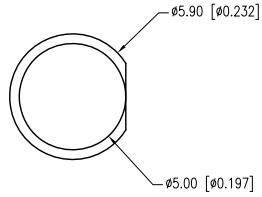

PART NUMBER	SSL-LX5093GD	REV.	E
DATE	E.C.N. NUMBER AND REVISION COMMENTS		REV.
05.15.90	CHG'D AXIAL INTENSITY.		A
01.06.95	REDRAWN, UPDATED SPECS.		B
05.29.01	E.C.N. #10BRDR. & REDRAWN IN 3D.		C
10.19.06	E.C.N. #11148		D
02.01.12	E.C.N. #10BRDR. & REDRAWN.		E

ELECTRO-OPTICAL CHARACTERISTICS Ta=25°C If=20mA					
PARAMETER	MIN	TYP	MAX	UNITS	TEST COND
PEAK WAVELENGTH		565		nm	
FORWARD VOLTAGE		2.2	2.6	Vf	
REVERSE VOLTAGE	5.0			Vr	Ir=100µA
AXIAL INTENSITY		30		mcd	If=20mA
VIEWING ANGLE		60		2x theta	
EMITTED COLOR:	GREEN				
EPOXY LENS FINISH:	GREEN DIFFUSED				

\* t<10µs

\*UNLESS OTHERWISE SPECIFIED TOLERANCES PER DECIMAL PRECISION ARE: X=±1 (±0.039), X.X=±0.5 (±0.020), X.XX=±0.25 (±0.010), X.XXX=±0.127 (±0.005). LEAD SIZE=±0.05 (±0.002), LEAD LENGTH=±0.75 (±0.030). MIN= <sup>+DECIMAL PRECISION</sup> -0.00 MAX= <sup>+0.00</sup> -DECIMAL PRECISION