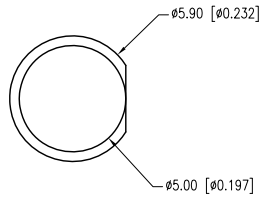

PART NUMBER	SSL-LX5093GT	REV.	E
DATE	E.C.N. NUMBER AND REVISION COMMENTS		REV.
01.31.95	UPDATED SPECS.		A
11.10.97	REDRAWN.		B
05.29.01	E.C.N. #10BRDR. & REDRAWN IN 3D.		C
10.19.06	E.C.N. #11148		D
02.01.12	E.C.N. #10BRDR. & REDRAWN.		E

ELECTRO-OPTICAL CHARACTERISTICS Ta=25°C If=20mA					
PARAMETER	MIN	TYP	MAX	UNITS	TEST COND
PEAK WAVELENGTH		565		nm	
FORWARD VOLTAGE		2.2	2.6	Vf	
REVERSE VOLTAGE	5.0			Vr	If=100µA
AXIAL INTENSITY		50		mcd	If=20mA
VIEWING ANGLE		30		2x theta	
EMITTED COLOR:	GREEN				
EPOXY LENS FINISH:	GREEN TRANSPARENT				

* t<10µs

*UNLESS OTHERWISE SPECIFIED TOLERANCES PER DECIMAL PRECISION ARE: X=±1 (±0.039), X.X=±0.5 (±0.020), X.XX=±0.25 (±0.010), X.XXX=±0.127 (±0.005). LEAD SIZE=±0.05 (±0.002), LEAD LENGTH=±0.75 (±0.030). MIN= ^{+0.00}/_{-0.00} DECIMAL PRECISION MAX= ^{+0.00}/_{-0.00} DECIMAL PRECISION