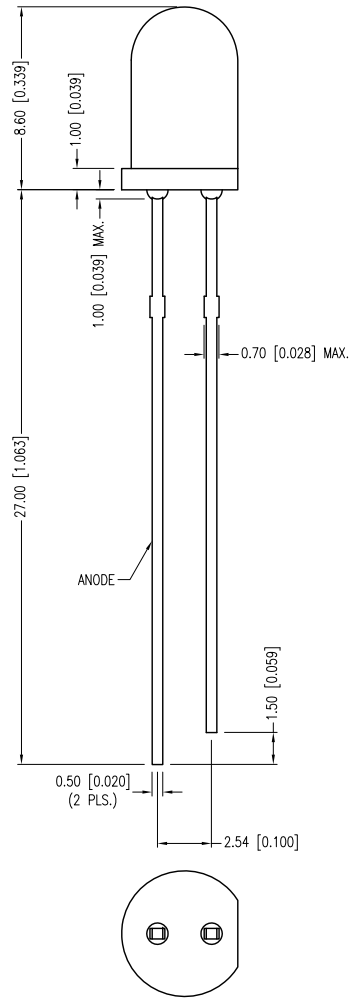

PART NUMBER	SSL-LX5093GT	REV.	E
DATE	E.C.N. NUMBER AND REVISION COMMENTS		REV.
01.31.95	UPDATED SPECS.		A
11.10.97	REDRAWN.		B
05.29.01	E.C.N. #10BRDR. & REDRAWN IN 3D.		C
10.19.06	E.C.N. #11148		D
02.01.12	E.C.N. #10BRDR. & REDRAWN.		E

ELECTRO-OPTICAL CHARACTERISTICS Ta=25°C If=20mA					
PARAMETER	MIN	TYP	MAX	UNITS	TEST COND
PEAK WAVELENGTH		565		nm	
FORWARD VOLTAGE		2.2	2.6	Vf	
REVERSE VOLTAGE	5.0			Vr	If=100µA
AXIAL INTENSITY		50		mcd	If=20mA
VIEWING ANGLE		30		2x theta	
EMITTED COLOR:	GREEN				
EPOXY LENS FINISH:	GREEN TRANSPARENT				

LIMITS OF SAFE OPERATION AT 25°C		
PARAMETER	MAX	UNITS
PEAK FORWARD CURRENT*	150	mA
STEADY CURRENT	25	mA
POWER DISSIPATION	105	mW
DERATE FROM 25°C	-1.2	mW/°C
OPERATING TEMP.	-40 TO +85	°C
STORAGE TEMP.	-40 TO +85	°C
SOLDERING TEMP.	+260	°C
2.0mm FROM BODY	3	SEC.

* t<10µs

*UNLESS OTHERWISE SPECIFIED TOLERANCES PER DECIMAL PRECISION ARE: X=±1 (±0.039), X.X=±0.5 (±0.020), X.XX=±0.25 (±0.010), X.XXX=±0.127 (±0.005). LEAD SIZE=±0.05 (±0.002), LEAD LENGTH=±0.75 (±0.030). MIN= ^{+0.00}/_{-0.00} DECIMAL PRECISION MAX= ^{+0.00}/_{-0.00} DECIMAL PRECISION