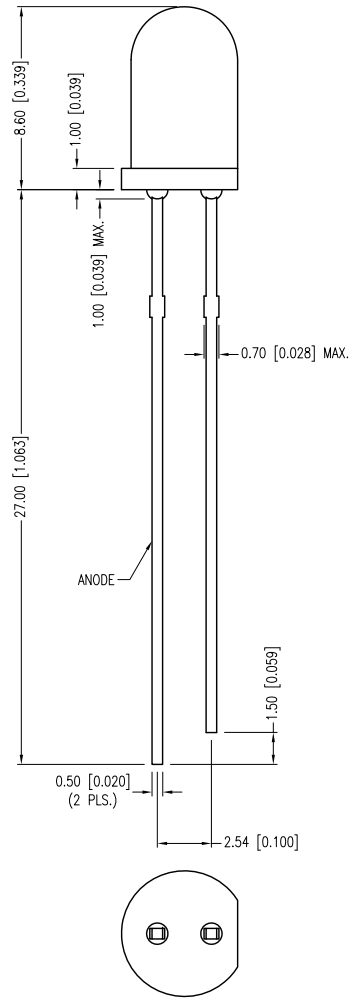

PART NUMBER	SSL-LX5093IC	REV.	D
DATE	E.C.N. NUMBER AND REVISION COMMENTS		REV.
03.01.92	CHG'D AXIAL INTENSITY.		A
05.24.01	E.C.N. #10BRDR. & REDRAWN IN 3D.		B
10.19.06	E.C.N. #11148.		C
02.13.12	E.C.N. #10BRDR & REDRAWN.		D

ELECTRO-OPTICAL CHARACTERISTICS Ta=25°C If=20mA					
PARAMETER	MIN	TYP	MAX	UNITS	TEST COND
PEAK WAVELENGTH		635		nm	
FORWARD VOLTAGE		2.0	2.5	Vf	
REVERSE VOLTAGE	5.0			Vr	Ir=100µA
AXIAL INTENSITY		80		mcd	If=20mA
VIEWING ANGLE		30		2x theta	
EMITTED COLOR:	RED				
EPOXY LENS FINISH:	WATER CLEAR				

LIMITS OF SAFE OPERATION AT 25°C		
PARAMETER	MAX	UNITS
PEAK FORWARD CURRENT*	150	mA
STEADY CURRENT	30	mA
POWER DISSIPATION	105	mW
DERATE FROM 25°C	-1.2	mW/°C
OPERATING TEMP.	-40 TO +85	°C
STORAGE TEMP.	-40 TO +85	°C
SOLDERING TEMP.	+260	°C
2.0mm FROM BODY	3	SEC.

\* t<10µs

\*UNLESS OTHERWISE SPECIFIED TOLERANCES PER DECIMAL PRECISION ARE: X=±1 (±0.039), X.X=±0.5 (±0.020), X.XX=±0.25 (±0.010), X.XXX=±0.127 (±0.005). LEAD SIZE=±0.05 (±0.002), LEAD LENGTH=±0.75 (±0.030). MIN= <sup>+DECIMAL</sup> PRECISION MAX.= <sup>+0.00</sup> <sub>-0.00</sub> DECIMAL PRECISION