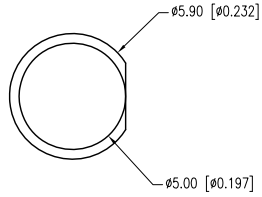

PART NUMBER	SSL-LX5093IC	REV.	D
DATE	E.C.N. NUMBER AND REVISION COMMENTS		REV.
03.01.92	CHG'D AXIAL INTENSITY.		A
05.24.01	E.C.N. #10BRDR. & REDRAWN IN 3D.		B
10.19.06	E.C.N. #11148.		C
02.13.12	E.C.N. #10BRDR & REDRAWN.		D

ELECTRO-OPTICAL CHARACTERISTICS Ta=25°C If=20mA					
PARAMETER	MIN	TYP	MAX	UNITS	TEST COND
PEAK WAVELENGTH		635		nm	
FORWARD VOLTAGE		2.0	2.5	Vf	
REVERSE VOLTAGE	5.0			Vr	Ir=100µA
AXIAL INTENSITY		80		mcd	If=20mA
VIEWING ANGLE		30		2x theta	
EMITTED COLOR:	RED				
EPOXY LENS FINISH:	WATER CLEAR				

\* t<10µs

\*UNLESS OTHERWISE SPECIFIED TOLERANCES PER DECIMAL PRECISION ARE: X=±1 (±0.039), X.X=±0.5 (±0.020), X.XX=±0.25 (±0.010), X.XXX=±0.127 (±0.005). LEAD SIZE=±0.05 (±0.002), LEAD LENGTH=±0.75 (±0.030). MIN= <sup>+DECIMAL</sup> PRECISION MAX.= <sup>+0.00</sup> <sub>-0.00</sub> DECIMAL PRECISION