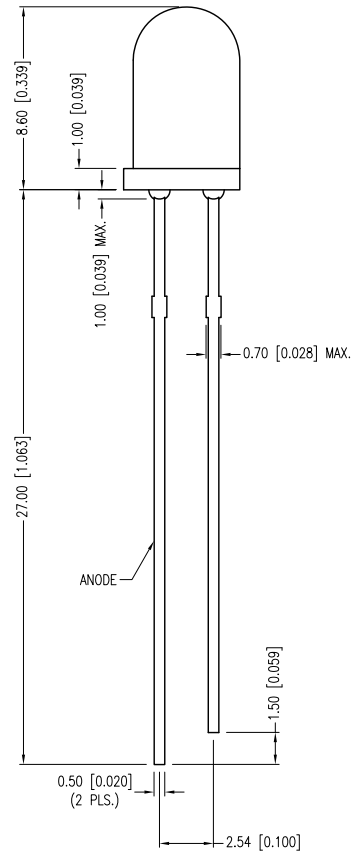

PART NUMBER	SSL-LX5093LGT-11	REV.	D
DATE	E.C.N. NUMBER AND REVISION COMMENTS		REV.
11.28.95	ADDED MIN. MAX WAVELENGTHS.		A
05.25.01	E.C.N. #10BRDR. & REDRAWN IN 3D.		B
10.23.06	E.C.N. #11148.		C
02.16.12	E.C.N. #10BRDR. & REDRAWN.		D

ELECTRO-OPTICAL CHARACTERISTICS Ta=25°C If=20mA

PARAMETER	MIN	TYP	MAX	UNITS	TEST COND
PEAK WAVELENGTH	561	565	569	nm	
FORWARD VOLTAGE		2.2	2.6	Vf	
REVERSE VOLTAGE	5.0			Vr	If=100µA
AXIAL INTENSITY		80		mcd	If=20mA
	1.0			mcd	If=2mA
VIEWING ANGLE		30		2x theta	
EMITTED COLOR:	GREEN				
EPOXY LENS FINISH:	GREEN TRANSPARENT				

LIMITS OF SAFE OPERATION AT 25°C

PARAMETER	MAX	UNITS
PEAK FORWARD CURRENT*	150	mA
STEADY CURRENT	25	mA
POWER DISSIPATION	105	mW
DERATE FROM 25°C	-1.2	mW/°C
OPERATING TEMP.	-40 TO +85	°C
STORAGE TEMP.	-40 TO +85	°C
SOLDERING TEMP.	+260	°C
2.0mm FROM BODY	3	SEC.

* t<10µS

*UNLESS OTHERWISE SPECIFIED TOLERANCES PER DECIMAL PRECISION ARE: X=±1 (±0.039), X.X=±0.5 (±0.020), X.XX=±0.25 (±0.010), X.XXX=±0.127 (±0.005). LEAD SIZE=±0.05 (±0.002), LEAD LENGTH=±0.75 (±0.030). MIN.= +^{DECIMAL} PRECISION MAX.= +^{0.00}/_{-0.00} DECIMAL PRECISION