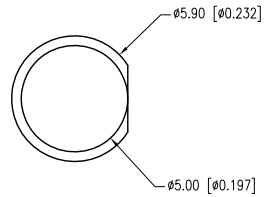

PART NUMBER	SSL-LX5093LGT-11	REV.	D
DATE	E.C.N. NUMBER AND REVISION COMMENTS		REV.
11.28.95	ADDED MIN. MAX WAVELENGTHS.		A
05.25.01	E.C.N. #10BRDR. & REDRAWN IN 3D.		B
10.23.06	E.C.N. #11148.		C
02.16.12	E.C.N. #10BRDR. & REDRAWN.		D

ELECTRO-OPTICAL CHARACTERISTICS Ta=25°C If=20mA

PARAMETER	MIN	TYP	MAX	UNITS	TEST COND
PEAK WAVELENGTH	561	565	569	nm	
FORWARD VOLTAGE		2.2	2.6	Vf	
REVERSE VOLTAGE	5.0			Vr	If=100µA
AXIAL INTENSITY		80		mcd	If=20mA
	1.0			mcd	If=2mA
VIEWING ANGLE		30		2x theta	
EMITTED COLOR:	GREEN				
EPOXY LENS FINISH:	GREEN TRANSPARENT				

* t<10µS

*UNLESS OTHERWISE SPECIFIED TOLERANCES PER DECIMAL PRECISION ARE: X=±1 (±0.039), X.X=±0.5 (±0.020), X.XX=±0.25 (±0.010), X.XXX=±0.127 (±0.005). LEAD SIZE=±0.05 (±0.002), LEAD LENGTH=±0.75 (±0.030). MIN.= +^{DECIMAL} PRECISION MAX.= +^{0.00}/_{-0.00} DECIMAL PRECISION