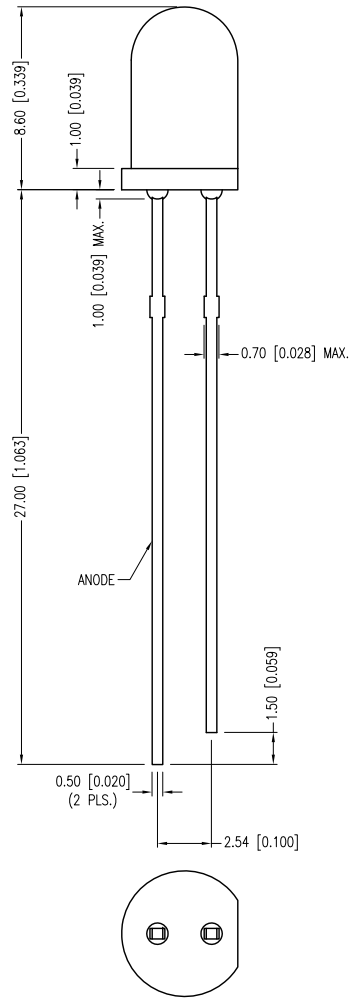

PART NUMBER	SSL-LX5093SYD	REV.	D
DATE	E.C.N. NUMBER AND REVISION COMMENTS		REV.
07.03.96	E.C.N. #10204.		A
05.31.01	E.C.N. #10BRDR. & REDRAWN IN 3D.		B
10.25.06	E.C.N. #11148.		C
10.02.12	E.C.N. #10BRDR. & REDRAWN.		D

ELECTRO-OPTICAL CHARACTERISTICS Ta=25°C If=20mA					
PARAMETER	MIN	TYP	MAX	UNITS	TEST COND
PEAK WAVELENGTH		590		nm	
FORWARD VOLTAGE		2.1	2.5	Vf	
REVERSE VOLTAGE	4.0			Vr	Ir=100µA
AXIAL INTENSITY		300		mcd	If=20mA
VIEWING ANGLE		60		2x theta	
EMITTED COLOR:	YELLOW				
EPOXY LENS FINISH:	YELLOW DIFFUSED				

LIMITS OF SAFE OPERATION AT 25°C		
PARAMETER	MAX	UNITS
PEAK FORWARD CURRENT*	150	mA
STEADY CURRENT	30	mA
POWER DISSIPATION	105	mW
DERATE FROM 25°C	-1.2	mW/°C
OPERATING TEMP.	-40 TO +85	°C
STORAGE TEMP.	-40 TO +85	°C
SOLDERING TEMP.	+260	°C
2.0mm FROM BODY	3	SEC.

* t<10µs

*UNLESS OTHERWISE SPECIFIED TOLERANCES PER DECIMAL PRECISION ARE: X=±1 (±0.039), X.X=±0.5 (±0.020), X.XX=±0.25 (±0.010), X.XXX=±0.127 (±0.005). LEAD SIZE=±0.05 (±0.002), LEAD LENGTH=±0.75 (±0.030). MIN= ^{+DECIMAL PRECISION} _{-0.00} MAX.= ^{+0.00} _{-DECIMAL PRECISION}