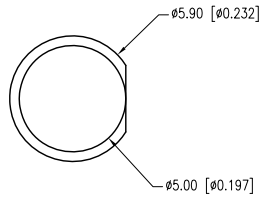

PART NUMBER	SSL-LX5093SYD	REV.	D
DATE	E.C.N. NUMBER AND REVISION COMMENTS		REV.
07.03.96	E.C.N. #10204.		A
05.31.01	E.C.N. #10BRDR. & REDRAWN IN 3D.		B
10.25.06	E.C.N. #11148.		C
10.02.12	E.C.N. #10BRDR. & REDRAWN.		D

ELECTRO-OPTICAL CHARACTERISTICS Ta=25°C If=20mA					
PARAMETER	MIN	TYP	MAX	UNITS	TEST COND
PEAK WAVELENGTH		590		nm	
FORWARD VOLTAGE		2.1	2.5	Vf	
REVERSE VOLTAGE	4.0			Vr	Ir=100µA
AXIAL INTENSITY		300		mcd	If=20mA
VIEWING ANGLE		60		2x theta	
EMITTED COLOR:	YELLOW				
EPOXY LENS FINISH:	YELLOW DIFFUSED				

* t<10µs

*UNLESS OTHERWISE SPECIFIED TOLERANCES PER DECIMAL PRECISION ARE: X=±1 (±0.039), X.X=±0.5 (±0.020), X.XX=±0.25 (±0.010), X.XXX=±0.127 (±0.005). LEAD SIZE=±0.05 (±0.002), LEAD LENGTH=±0.75 (±0.030). MIN= ^{+DECIMAL PRECISION} _{-0.00} MAX.= ^{+0.00} _{-DECIMAL PRECISION}