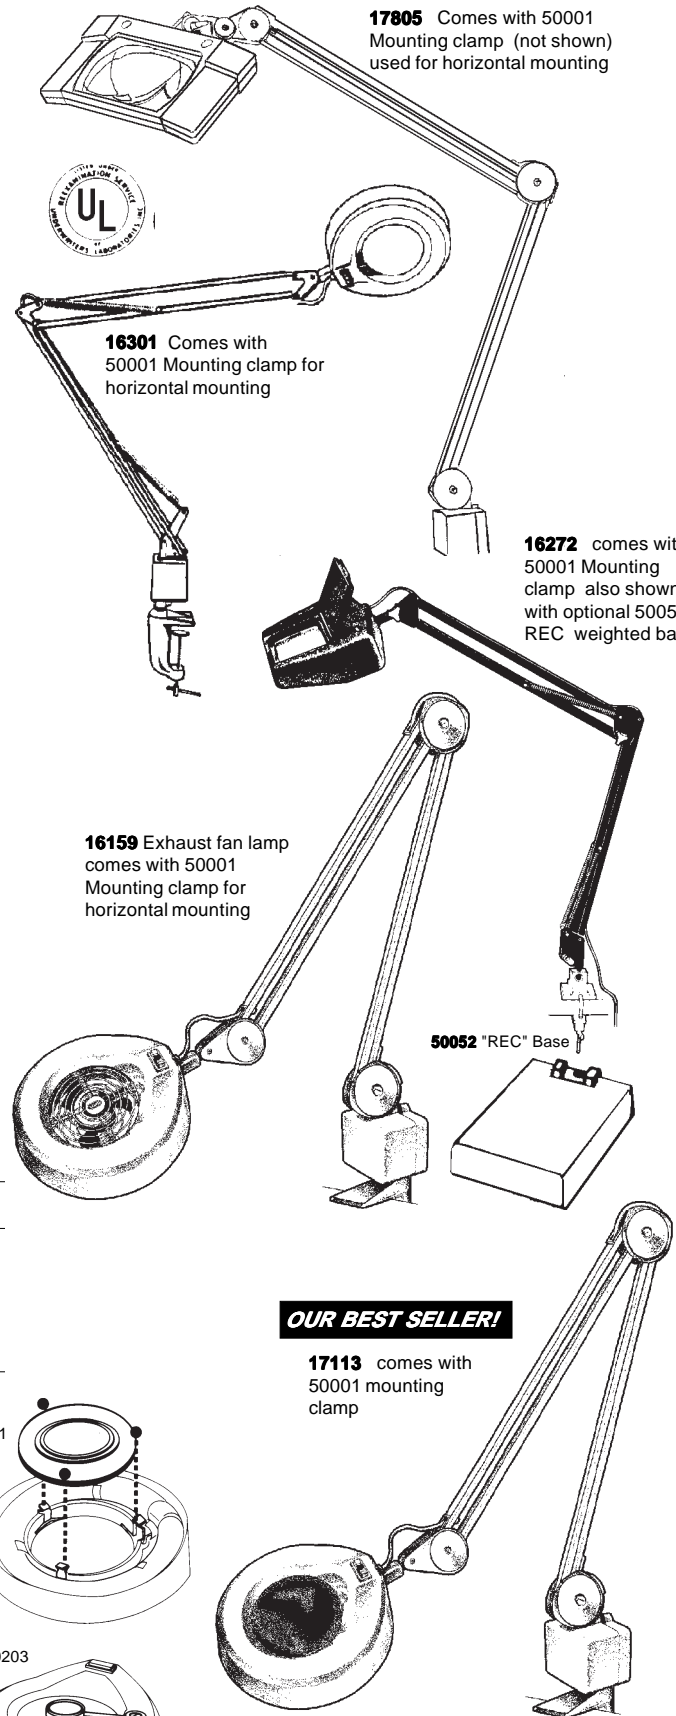

## COMBO/LC SERIES

Adjustable arm with a 9-1/2" diameter shade, inner reflector and porcelain socket. 3-conductor cord set. Includes FC8T9/CW 22 watt fluorescent tube and 60 watt incandescent bulb (max 100) LC1/A has a 45" arm. LC2/A has a 30" arm.

## LB SERIES

Adjustable arm with 4-5/8" diameter bullet shade, inner reflector and porcelain socket. All LB Models have 3 conductor cord sets and come with a 60 watt bulb. Model LB-1/A has 45" reach. LB2/A has a 30" reach. UL Listed.

#### Secondary lenses Ordering Guide

Model	Lens	Diameter	Price
50201	4d	4 inches	\$47.00
50202	8d	3-1/8 inches	54.00
50203	10d (swing away)	1-1/2 inches	110.00

**17805** Comes with 50001 Mounting clamp (not shown) used for horizontal mounting

50052 "REC" Base

**OUR BEST SELLER!**

**17113** comes with 50001 mounting clamp

50201

50203