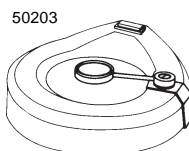

LAMPS AND ACCESSORIES

Technologically advanced illuminated magnifier lets you see work in a new light. 3-diopter lens in 6-3/4 x 4-1/2" Stadium shaped viewing area. Twin 7-watt fluorescent light sources with independent switches; (one light for 3-dimensional viewing; both lights for shadow-free illumination). U.L. Listed

Model Number	Reach	Mounting	Color Specify	Price
17805	45"	"A" Clamp	Black (BK)	$415.00
17806	30"	"A" Clamp	Light gray (LG)	415.00

INTERMEDIATE FLUORESCENT MAGNIFIER

Adjustable 45" arm with 5" diameter, 3 diopter lens, including 3-conductor cord set FC8T9/CW 22 watt fluorescent tube, and a clamp for mounting to horizontal surfaces. Unit comes with a splash guard diffuser. No lens accessories available with this model. U.L. Listed.

Model Number	Reach	Mounting	Color	Price
16301	45"	"A" Clamp	Light gray (LG)	$170.00

MAGNA-LUX II MAGNIFIER

Economy multipurpose magnifier with 39" arm reach. 60 watt showcase (60T10/CF) bulb; 5" diagonally measured 3 diopter lens. Universal Mtg. Bkt., and 2-conductor cord set. U.L. Listed.

Model Number	Reach	Mounting	Color	Price
16272	39"	"M" Clamp	Black (BK)	$85.00

EXHAUST FAN LAMP

Models come on a 45" and 30" adjustable heavy duty K-arm. Separate switches for fan and lamp. 5-bladed fan delivers 100CFM @ 2.900 rpm. Equipped with 3 conductor cord set. FC8T9/CW 22 watt fluorescent tube and clamp for mounting to horizontal surfaces. U.L. Listed.

Model Number	Reach	Mounting	Color	Price
16159	45"	"A" Clamp	Light gray (LG)	$350.00
16160	30"	"A" Clamp		350.00

KFM MAGNIFIER SERIES