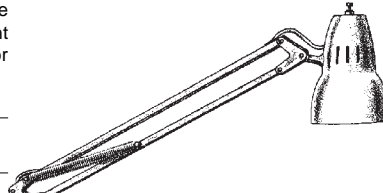

LS-1/A with 50001 mounting clamp and optional 50008 mounting base

FL Fluorescent Lamp

Adjustable arm with heavy duty metal shade. The FL1/A has three conductor cord set and comes with two F15T8/CW15 watt fluorescent tubes. The FL1/A can reach up to 45" and comes with a clamp for mounting on horizontal surfaces.

Model Number	Reach	Mounting	Colors Specify	Price
FL-1/A	45"	"A" Clamp	Black (BK) White (WT) Oyster (OW) Light gray (LG)	$205.00

FL-1/A comes with 50001 mounting clamp