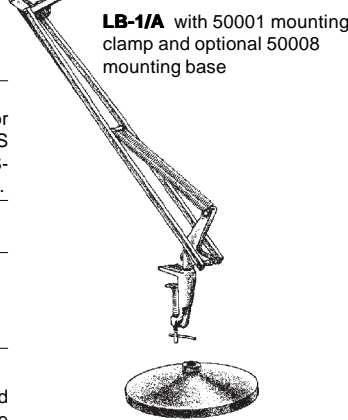

LS SERIES

Luxo's premier incandescent series with two-conductor cord set, 45" or 30 inch arm, 8" shade and inner reflector and porcelain socket. All LS models are 100 watt rated and come with 60 watt bulb. LS-1/A and LS-2/A include a clamp for mounting on horizontal surfaces. UL Listed.

Model Number	Reach	Mounting	Colors Specify	Price
LS-1/A	45"	"A" Clamp	Black (BK)	$130.00
LS-2/A	30"	"A" Clamp	White (WT)	130.00
LS-1/E	45"	Metal Base	Oyster (OW)	162.00
LS-2/E	30"	Metal Base	Light gray (LG)	162.00