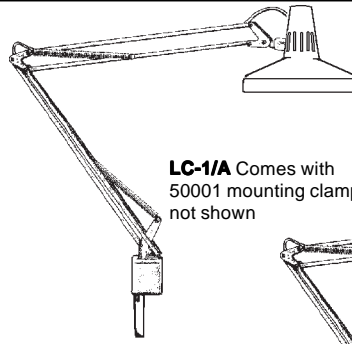

## COMBO/LC SERIES

Adjustable arm with a 9-1/2" diameter shade, inner reflector and porcelain socket. 3-conductor cord set. Includes FC8T9/CW 22 watt fluorescent tube and 60 watt incandescent bulb (max 100) LC1/A has a 45" arm. LC2/A has a 30" arm.

Model Number	Reach	Mounting	Color Specify	Price
LC-1/A	45"	"A" Clamp	Black (BK)	\$205.00
LC-2/A	30"	"A" Clamp	White (WT) Oyster (OW) Light gray (LG)	205.00

**LC-1/A** Comes with 50001 mounting clamp not shown

## FL Fluorescent Lamp

Adjustable arm with heavy duty metal shade. The FL1/A has three conductor cord set and comes with two F15T8/CW15 watt fluorescent tubes. The FL1/A can reach up to 45" and comes with a clamp for mounting on horizontal surfaces.