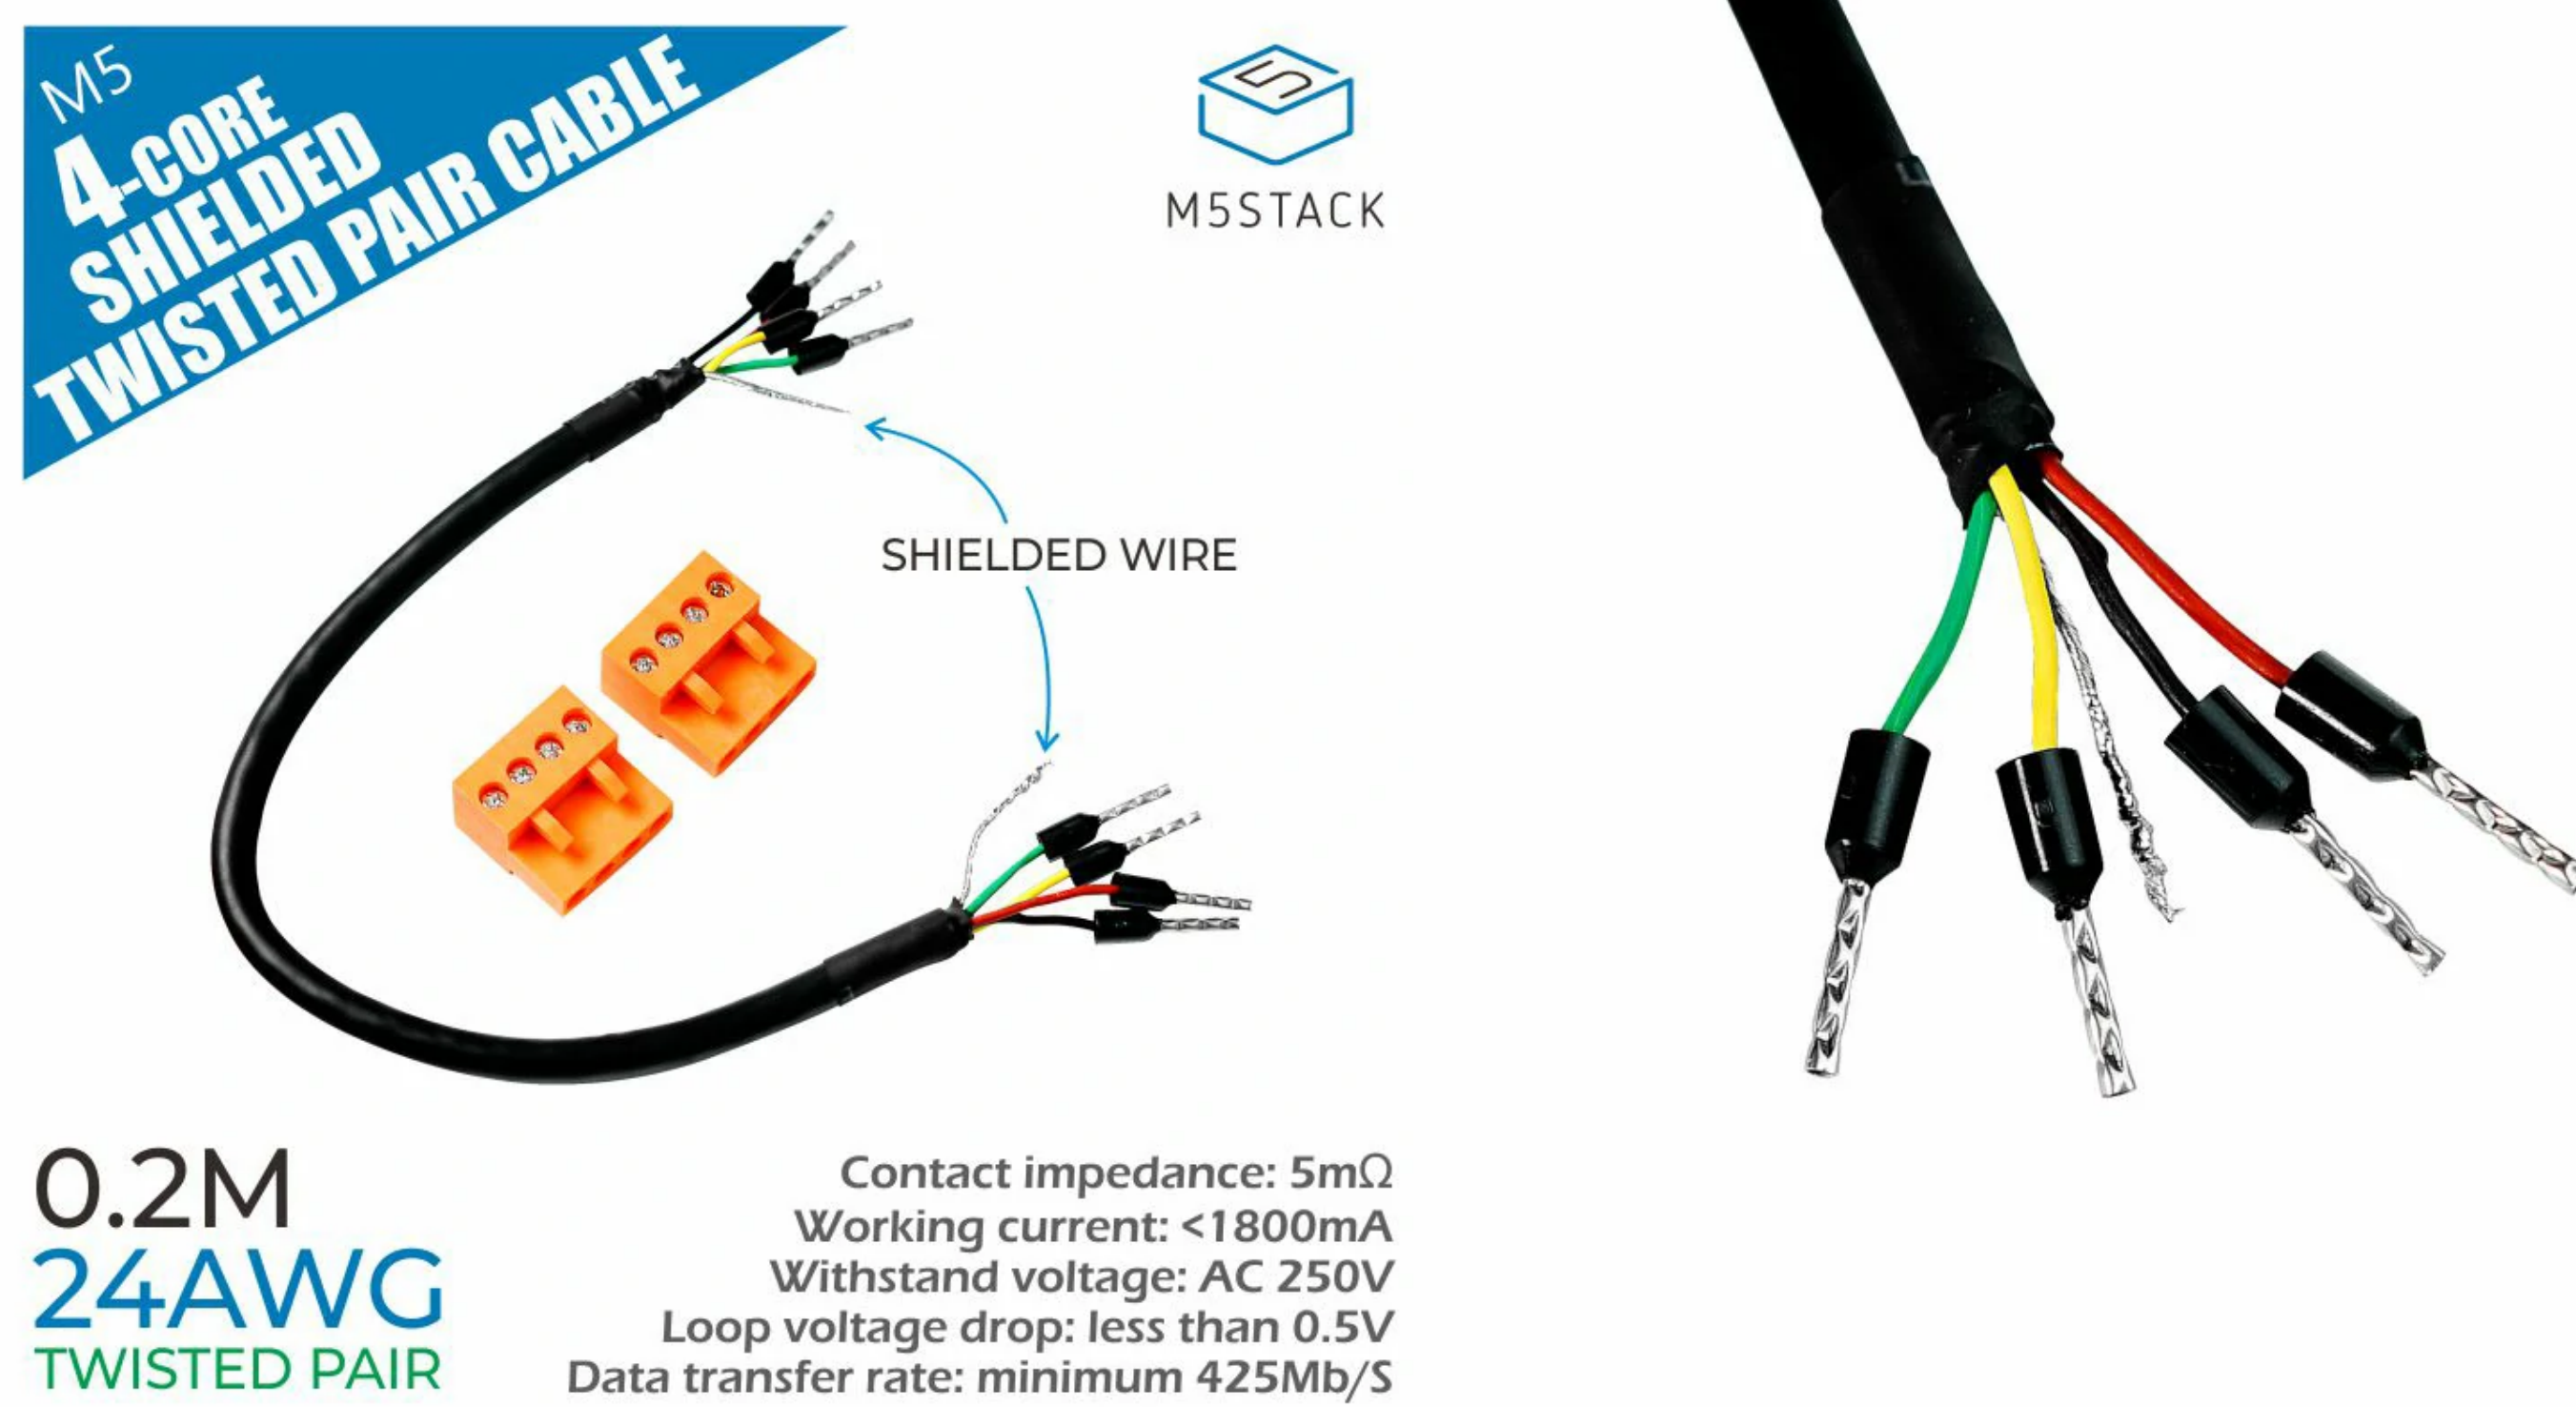

24AWG 4-CORE Shielded Cable

SKU:A088

Description

24AWG 4-CORE Shielded Cable is a STP(shielded twisted pair) cable that is commonly used for data communications. The aluminium foil and woven layer wrapping inside can effectively reduce signal interference and enhance the stability of communication lines. It is suitable for ordinary serial communication, and standard communication bus construction such as RS485, RS232, CAN, etc.

Product Features

- Electrical characteristics
 - Working voltage: 2.5~9V
 - Working current: <1800mA
 - Loop voltage drop: less than 0.5V
 - Contact resistance: 5mΩ
 - Contact rated current: 1.8A
 - Withstand voltage: AC 250V
 - Data transfer rate: minimum 425mb/S
- Environmental requirements
 - Working temperature: -10°C ~ +50°C
 - Storage temperature: -10 ~ +35°C
 - Working humidity: <55%
 - Humidity range: 25%R.H~90%R.H
- Wire description
 - Conductor: (11/0.16+4C), bare copper + aluminum foil + braid
 - Insulation TPE OD=0.90±0.05mm, core wire color: black, white, green, red
 - Wire: Outer diameter 5.0
 - Composition of each bare copper wire
 - Outer cover: TPE, black, OD: 5.0
 - Wire, plug and mechanical characteristics requirements MAX; contact pull-out force: 50g MIN

Applications

Specification

Resources	Parameter
0.2m	4.66g
0.5m	11.89g
1m	24.44g
5m	114.55g

X-ON Electronics

Largest Supplier of Electrical and Electronic Components

Click to view similar products for [Multi-Conductor Cables](#) category: