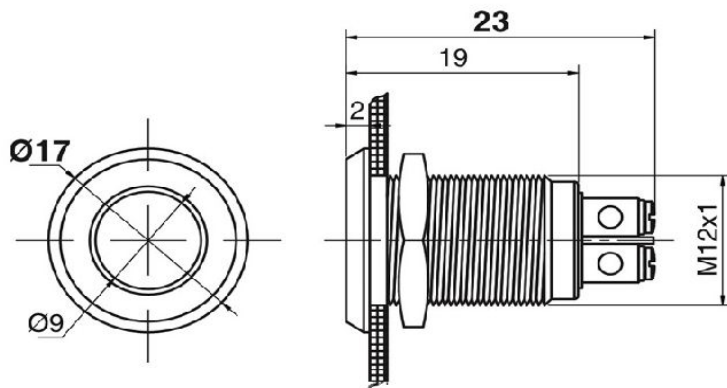

Mallory Sonalert Products, Inc.

Part #:

**FL1M-12CA-1
12mm Panel Light**

Sales Outline Drawing

Revision:

B

Specifications:

Panel Hole	12 mm
Voltage Type	AC/DC
LED Color Available	Red, Green, Blue, Yellow, or White
Lens Color	Same as LED
Rated Voltage Available	See table below
Max Current Draw	20 mA
Storage & Operating Temperature	-20 °C to +85 °C
Ingress Protection Rating	IP65
LED Life	70,000 hours
Weight (Typical)	7.9 g
Housing Material	Nickel-plated Brass, PA66, and Polycarbonate
Termination Type	Screw Terminal
Max Nut Torque	32 ft-lbs (44 Nm)
Panel Thickness	0.04-0.44" (1-11.2mm)
Hardware Kit	LM12-1-FSQ12

RoHS Compliant

Dimensions (mm):

Part Number:

FL1M-12CA-1-X#V

- B=Blue
- G=Green
- R=Red
- Y=Yellow
- W=White

Rated Voltage

Length for reference only.

	Light Intensity	Dominant Wavelength	Viewing Angle
Red	1000 -1500 mcd	622 nm	150°
Green	8000 -10000 mcd	522 nm	150°
Yellow	1000 -1500 mcd	590 nm	150°
Blue	2000 - 3000 mcd	464 nm	150°