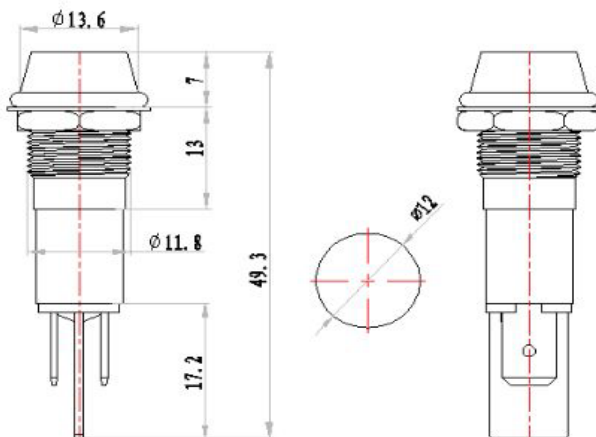

**Sales Outline Drawing**

**Specifications:**

Panel Hole	12 mm
Voltage Type	DC
LED Color Available	Red, Green, Blue, Yellow, or White
Lens Color	Same as LED
Rated Voltage Available	See table below
Max Current Draw	20 mA
Storage & Operating Temperature	-20 °C to +85 °C
Ingress Protection Rating	IP65
LED Life	70,000 hours
Weight (Typical)	13.5 g
Housing Material	Nickel-plated Brass, PA66, and Polycarbonate
Termination Type	Flate Blade Quick-Connect Terminal
Terminal Dimensions	6.3mm x 0.8mm x 9mm
Max Nut Torque	32 ft-lbs (44 Nm)
Panel Thickness	0.04-0.30" (1-7.7mm)
Hardware Kit	LM12-FSQ12-MHDP12

RoHS Compliant

**Dimensions (mm):**

**Part Number:**

**FL1M-12CJ-1-X#V**

B=Blue  
G=Green  
R=Red  
Y=Yellow  
W=White

Rated Voltage

Length for reference only.

	Light Intensity	Dominant Wavelength	Viewing Angle
Red	1000 -1500 mcd	622 nm	150°
Green	8000 -10000 mcd	522 nm	150°
Yellow	1000 -1500 mcd	590 nm	150°
Blue	2000 - 3000 mcd	464 nm	150°