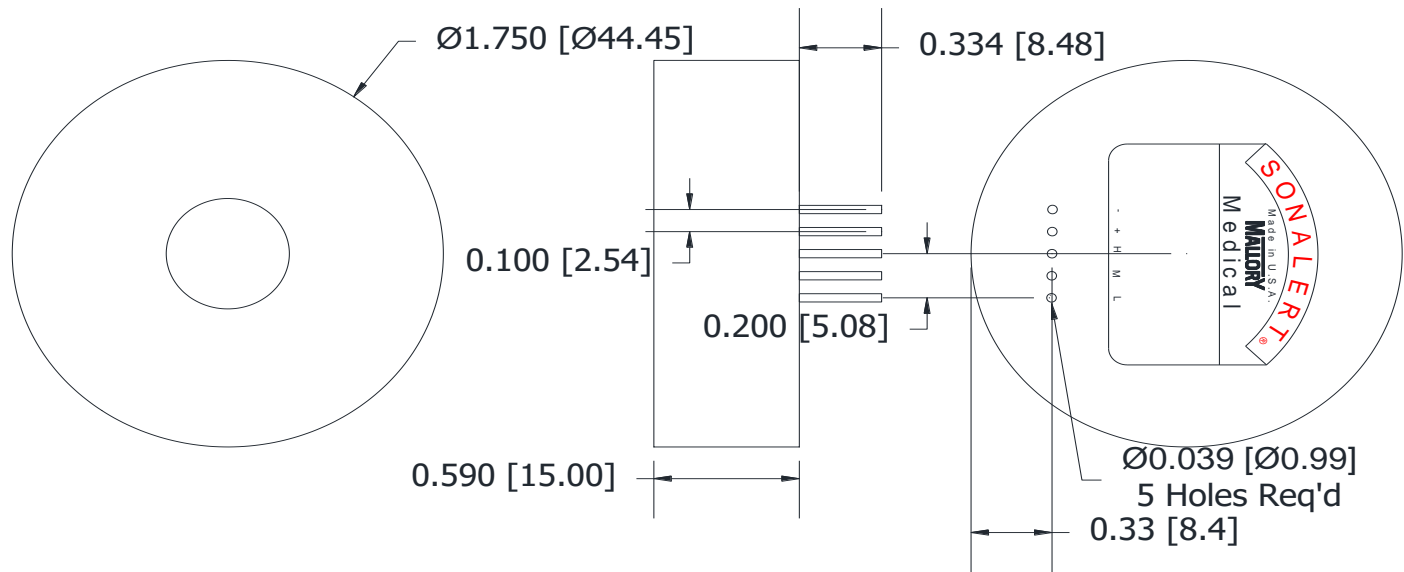

**Mallory Sonalert Products, Inc.**

Part #: **SBS12LMMCP**

**Sales Outline Drawing**

Revision: **G**

Specifications:	cUL Recognized to IEC60601-1-8 Cardiac Melody			
	Sound Level Category:	Silence	Extra Loud	Extra Loud
Mode of Operation:	Silence - NO SOUND	Low Priority Alarm - 2 beeps repeating every 30 sec	Medium Priority Alarm - 3 beeps repeating every 7.5 sec	High Priority Alarm - 10 beeps repeating every 2.5 sec
Loudness @ 10cm:	Silence	95 to 105 dB(A) Typ.	95 to 105 dB(A)	95 to 105 dB(A)
Frequency:	Silence	150 to 4000 Hz	150 to 4000 Hz	150 to 4000 Hz
Connection:	Connect "+" to "+" & "-" to "-" of Power Supply	Connect "+" to "+" & "-" & L to "-" of Power Supply	Connect "+" to "+" & "-" & M to "-" of Power Supply	Connect "+" to "+" & "-" & H to "-" of Power Supply
Voltage Rating:	9 to 12 VDC			
Average Current Draw:	<40mA Typ.	<70mA Typ.	<100mA Typ.	<200mA Typ.
Ipk Current*:	630mA			
Housing Material:	ABS 777D Plastic Resin, Black			
Storage Temperature:	-40° to +85° C			
Operating Temperature:	-30° to +65° C			
Weight Typical:	1.1 oz (32g)			
Options:	Please contact factory.			
Condition by wave solder (°C)	260 ± 5 within 5 sec			
Condition by hand solder (°C)	350 ± 20 within 5 sec			

**Dimensions:** Inches [mm] **cUL Recognized** **ROHS Compliant**

PATENT NUMBER: 7880593

\*Ipk = Instantaneous Peak

tolerances:  $\pm 0.01$  [ $\pm 0.3$ ]  
 $\pm 0.005$  [ $\pm 0.1$ ]