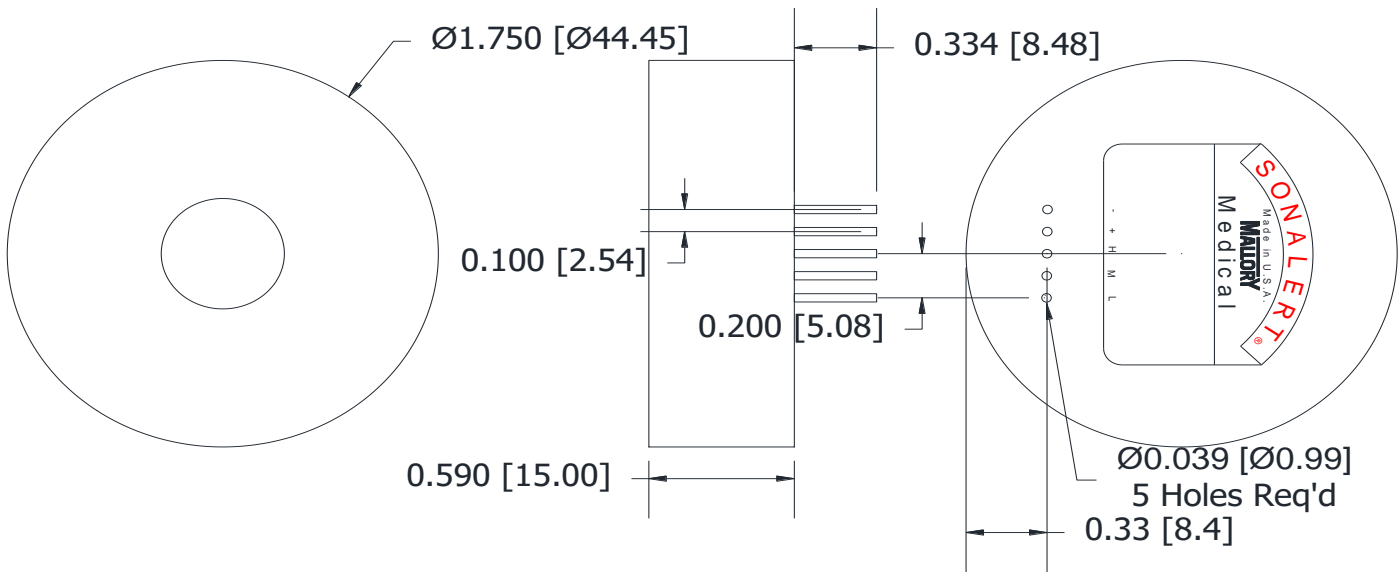

**Mallory Sonalert Products, Inc.**

Part #: **SBS12LMMEPC**

**Sales Outline Drawing**

Revision: **G**

Specifications:	cUL Recognized to IEC60601-1-8 Equipment - Supply Failure Melody			
	Sound Level Category:	Silence	Extra Loud	Extra Loud
Mode of Operation:	Silence - NO SOUND	Low Priority Alarm - 2 beeps repeating every 30 sec	Medium Priority Alarm - 3 beeps repeating every 7.5 sec	High Priority Alarm - 10 beeps repeating every 2.5 sec
Loudness @ 10cm:	Silence	95 to 105 dB(A) Typ.	95 to 105 dB(A)	95 to 105 dB(A)
Frequency:	Silence	150 to 4000 Hz	150 to 4000 Hz	150 to 4000 Hz
Connection:	Connect "+" to "+" & "-" to "-" of Power Supply	Connect "+" to "+" & "-" & L to "-" of Power Supply	Connect "+" to "+" & "-" & M to "-" of Power Supply	Connect "+" to "+" & "-" & H to "-" of Power Supply
Voltage Rating:	9 to 12 VDC			
Average Current Draw:	<40mA Typ.	<70mA Typ.	<100mA Typ.	<200mA Typ.
Ipk Current*:	630mA			
Housing Material:	ABS 777D Plastic Resin, Black			
Storage Temperature:	-40° to +85° C			
Operating Temperature:	-30° to +65° C			
Weight Typical:	1.1 oz (32g)			
Options:	Please contact factory.			
Condition by wave solder (°C)	260 ± 5 within 5 sec			
Condition by hand solder (°C)	350 ± 20 within 5 sec			

**Dimensions:** Inches [mm] **cUL Recognized** **ROHS Compliant**

PATENT NUMBER: 7880593

\*Ipk = Instantaneous Peak

tolerances:  $\pm 0.01$  [ $\pm 0.3$ ]  
 $\pm 0.005$  [ $\pm 0.1$ ]