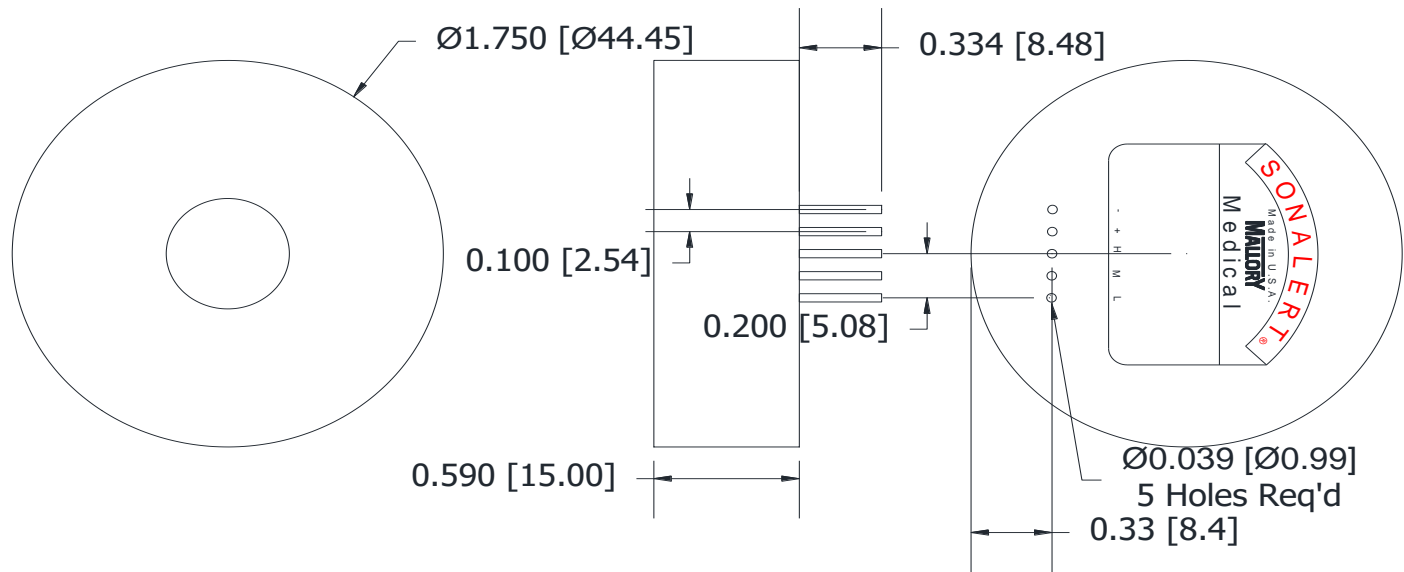

Mallory Sonalert Products, Inc.

Part #: **SBS12LMMXPC**

Sales Outline Drawing

Revision: **G**

Specifications:	cUL Recognized to IEC60601-1-8 Oxygen Melody			
	Sound Level Category:	Silence	Extra Loud	Extra Loud
Mode of Operation:	Silence - NO SOUND	Low Priority Alarm - 2 beeps repeating every 30 sec	Medium Priority Alarm - 3 beeps repeating every 7.5 sec	High Priority Alarm - 10 beeps repeating every 2.5 sec
Loudness @ 10cm:	Silence	95 to 105 dB(A) Typ.	95 to 105 dB(A)	95 to 105 dB(A)
Frequency:	Silence	150 to 4000 Hz	150 to 4000 Hz	150 to 4000 Hz
Connection:	Connect "+" to "+" & "-" to "-" of Power Supply	Connect "+" to "+" & "-" & L to "-" of Power Supply	Connect "+" to "+" & "-" & M to "-" of Power Supply	Connect "+" to "+" & "-" & H to "-" of Power Supply
Voltage Rating:	9 to 12 VDC			
Average Current Draw:	<40mA Typ.	<70mA Typ.	<100mA Typ.	<200mA Typ.
Ipk Current*:	630mA			
Housing Material:	ABS 777D Plastic Resin, Black			
Storage Temperature:	-40° to +85° C			
Operating Temperature:	-30° to +65° C			
Weight Typical:	1.1 oz (32g)			
Options:	Please contact factory.			
Condition by wave solder (°C)	260 ± 5 within 5 sec			
Condition by hand solder (°C)	350 ± 20 within 5 sec			

Dimensions: Inches [mm] **cUL Recognized** **ROHS Compliant**

PATENT NUMBER: 7880593

*Ipk = Instantaneous Peak

tolerances: ± 0.01 [± 0.3]
 ± 0.005 [± 0.1]

X-ON Electronics

Largest Supplier of Electrical and Electronic Components