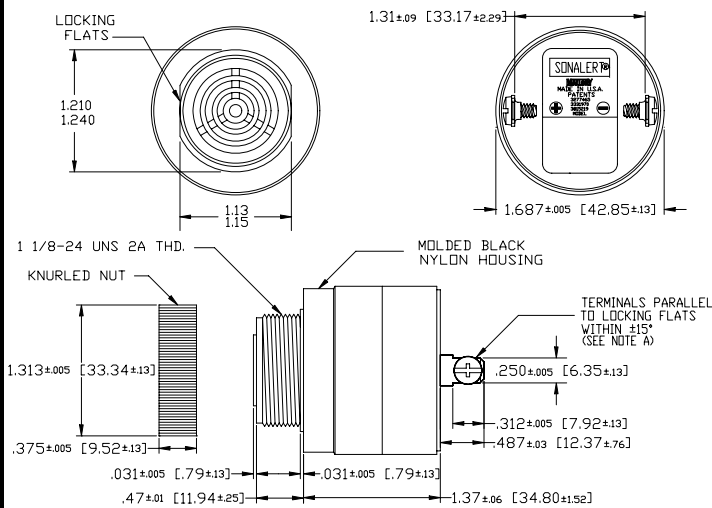

Specifications:

Sound level Category	Medium Sound Level
Mode of Operation	Continuous tone
Mounting	Panel (see note B)
Voltage Rating	60 to 250 Vac/dc
Frequency	1900 Hz ±300 Hz
Loudness (Min. Voltage)	60 dB(A) min. @ 2 FT and 60 Vac/dc
Loudness (Max Voltage)	72 dB(A) min. @ 2 FT and 250 Vac/dc
Current Draw	5 mA Max @ 60 Vac/dc
Current Draw	16 mA Max @ 250 Vac/dc
Storage Temperature	-40°C to +85°C
Operating Temperature	-30°C to +65°C
Weight (Typical)	1.6 oz (45 g)
Housing	6/6 Nylon, Color Black
Options	For other options contact factory

Dimensions: Inches (mm)

UL Recognized 

PART DIMENSIONS BEFORE CODE DATE 0824 5

PART DIMENSIONS AFTER CODE DATE 0825 1

NOTE A: TERMINALS-.032 BRASS TIN PLATED, TAPPED FOR #6-32 SCREW. TWO #6-32 NICKEL PLATED BRASS SCREWS INCLUDED. WILL ACCEPT 1/4" QUICK CONNECT.

NOTE B: MOUNTING- REMOVE BLACK PLASTIC NUT AND INSERT THREADED FRONT THROUGH 1.25" HOLE PUNCHED IN PANEL. IF ORIENTATION IS NEEDED, NOTE LOCKING FLATS ON DRAWING. SCREW NUT BACK ON. DO NOT OVERTIGHTEN.

NOTE A: TERMINALS-.032 BRASS TIN PLATED, TAPPED FOR #6-32 SCREW. TWO #6-32 NICKEL PLATED BRASS SCREWS INCLUDED. WILL ACCEPT 1/4" QUICK CONNECT.

NOTE B: MOUNTING- REMOVE BLACK PLASTIC NUT AND INSERT THREADED FRONT THROUGH 1.25" HOLE PUNCHED IN PANEL. IF ORIENTATION IS NEEDED, NOTE LOCKING FLATS ON DRAWING. SCREW NUT BACK ON. DO NOT OVERTIGHTEN.