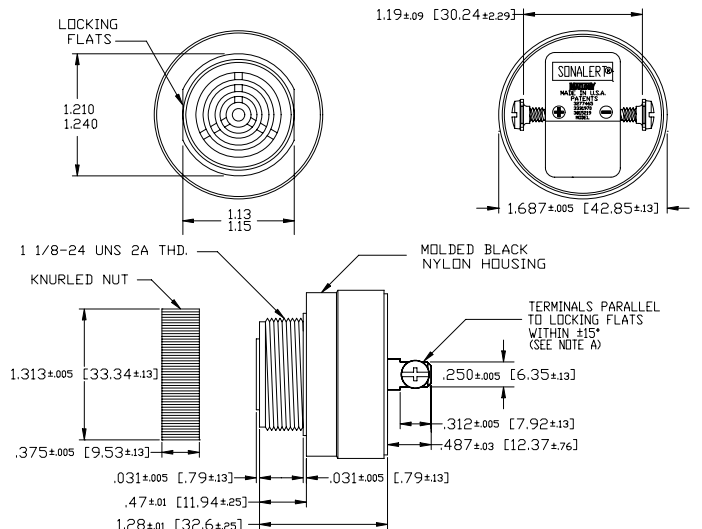

Specifications:

Sound level Category	Medium Sound Level
Mode of Operation	Continuous tone
Mounting	Panel (see note B)
Voltage Rating	60 to 250 Vac/dc
Frequency	1900 Hz ±300 Hz
Loudness (Min. Voltage)	60 dB(A) min. @ 2 FT and 60 Vac/dc
Loudness (Max Voltage)	72 dB(A) min. @ 2 FT and 250 Vac/dc
Current Draw	5 mA Max @ 60 Vac/dc
Current Draw	16 mA Max @ 250 Vac/dc
Storage Temperature	-40°C to +85°C
Operating Temperature	-30°C to +65°C
Weight (Typical)	1.6 oz (45 g)
Housing	6/6 Nylon, Color Black
Options	For other options contact factory

Dimensions: Inches (mm)

UL Recognized 

PART DIMENSIONS BEFORE CODE DATE 0824 5

PART DIMENSIONS AFTER CODE DATE 0825 1

NOTE A: TERMINALS-.032 BRASS TIN PLATED, TAPPED FOR #6-32 SCREW. TWO #6-32 NICKEL PLATED BRASS SCREWS INCLUDED. WILL ACCEPT 1/4" QUICK CONNECT.

NOTE B: MOUNTING- REMOVE BLACK PLASTIC NUT AND INSERT THREADED FRONT THROUGH 1.25" HOLE PUNCHED IN PANEL. IF ORIENTATION IS NEEDED, NOTE LOCKING FLATS ON DRAWING. SCREW NUT BACK ON. DO NOT OVERTIGHTEN.

NOTE A: TERMINALS-.032 BRASS TIN PLATED, TAPPED FOR #6-32 SCREW. TWO #6-32 NICKEL PLATED BRASS SCREWS INCLUDED. WILL ACCEPT 1/4" QUICK CONNECT.

NOTE B: MOUNTING- REMOVE BLACK PLASTIC NUT AND INSERT THREADED FRONT THROUGH 1.25" HOLE PUNCHED IN PANEL. IF ORIENTATION IS NEEDED, NOTE LOCKING FLATS ON DRAWING. SCREW NUT BACK ON. DO NOT OVERTIGHTEN.