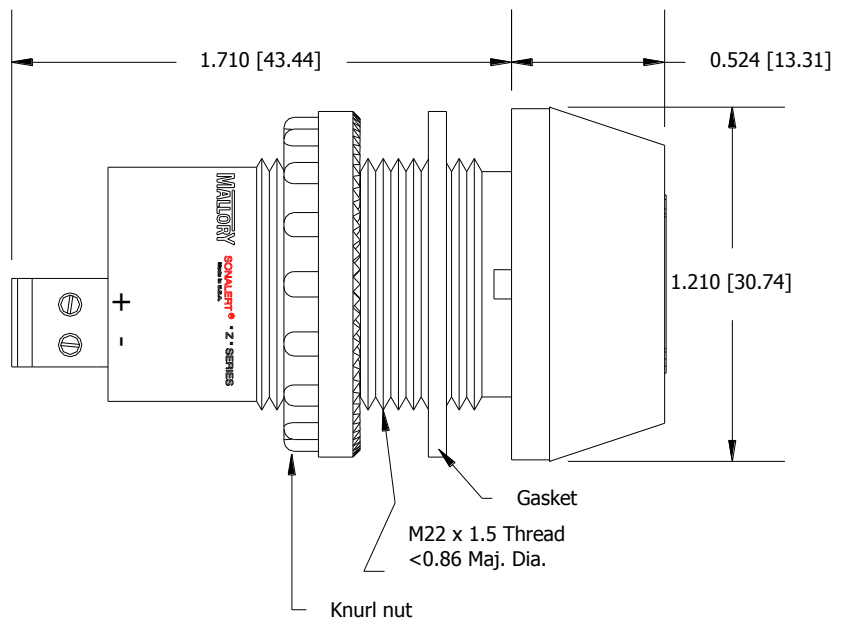

**Mallory Sonalert Products, Inc.**

Part #:

**ZT028LACTG**

**Sales Outline Drawing**

Revision:

**E**

**Specifications:**

Sound Level Category	Loud
Mode of Operation	Continuous
Lens Color	Opaque White
LED Color	GREEN
LED Mode of Operation	Continuous
Voltage Rating	20 to 28 VAC/DC
Frequency	3900 ± 500 Hz
Loudness @ 2 FT	85 to 95 dB(A) Typ.
Current Draw	40mA MAX
Housing Material	6/6 Nylon, Color: Black
Front Cap Material	6/6 Nylon, Color: Opaque White
Storage Temperature	-40° to +80° C
Operating Temperature	-30° to +65° C
Panel Mounting	Recommended hole size is 22.5 mm. Thread front will fit standard 22.5mm hole.
Knurled Nut	Used to attach part to panel. The max recommended torque is 10 in-lbs.
Weight (Typical)	28 g
NEMA 3R, 4X, & 12	Approved with use of included gasket.
Options	Please contact factory.

**Dimensions:** Inches (mm)

**cUL Recognized**

**ROHS Compliant**

PATENT NUMBER

9165440