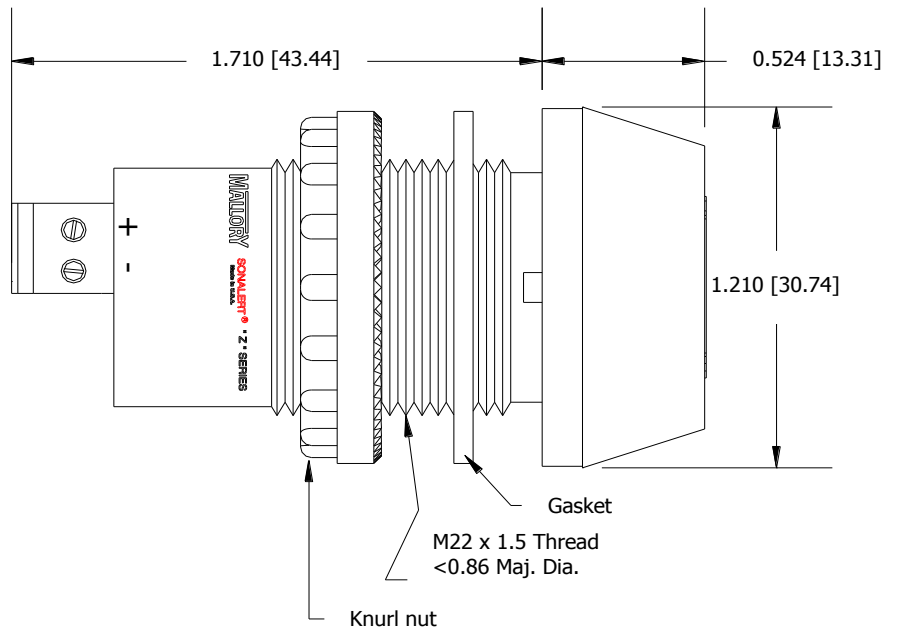

Mallory Sonalert Products, Inc.

Part #: **ZT028LDFP1R**

Sales Outline Drawing

Revision: **E**

Specifications:

Sound Level Category	Loud
Mode of Operation	Fast Pulse Sound and Light @ 10 PPS
Lens Color	Opaque White
LED Color	RED
LED Mode of Operation	FLASH 10PPS
Voltage Rating	20 to 28 VDC
Frequency	3900 ± 500 Hz
Loudness @ 2 FT	85 to 95 dB(A) Typ.
Current Draw	40mA MAX
Housing Material	6/6 Nylon, Color: Black
Front Cap Material	6/6 Nylon, Color: Opaque White
Storage Temperature	-40° to +80° C
Operating Temperature	-30° to +65° C
Panel Mounting	Recommended hole size is 22.5 mm. Thread front will fit standard 22.5mm hole.
Knurled Nut	Used to attach part to panel. The max recommended torque is 10 in-lbs.
Weight (Typical)	28 g
NEMA 3R, 4X, & 12	Approved with use of included gasket.
Options	Please contact factory.

Dimensions: Inches (mm)

cUL Recognized

ROHS Compliant

PATENT NUMBER

9165440

9576442

X-ON Electronics

Largest Supplier of Electrical and Electronic Components