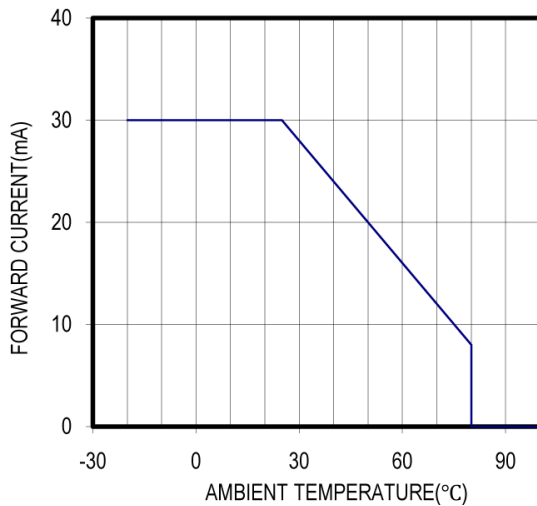

*1: Tw=10µsec, T=10msec. *2: Time 5 Sec max, Position: up to 3mm from the body.

Electrical & Optical Characteristics (Ta = 25°C)

ITEMS	SYMBOL	CONDITIONS	MIN	TYP	MAX	UNIT
Power Output	PO	IF=10mA	--	1.0	--	mW
Forward Voltage	VF	IF=10mA	--	3.8	--	V
Reverse Current	IR	VR=5V	--	--	80	mA
Peak Emission Wavelength	λ_p	IF=10mA	--	370	--	nm
Spectral Line Half Width	$\Delta\lambda$	IF=10mA	--	15	--	nm
Half Intensity Beam Angle	Θ	IF=10mA	--	±45	--	deg

Unit: mm, Tolerance: ± 0.15

RELATIVE POWER vs FORWARD CURRENT

RADIATION PATTERN

THERMAL DERATING CURVE

X-ON Electronics

Largest Supplier of Electrical and Electronic Components

Click to view similar products for [Standard LEDs - Through Hole category](#):