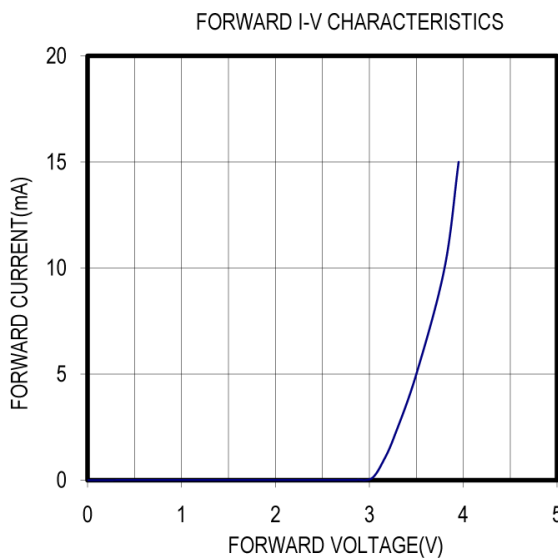

Absolute Maximum Ratings (Ta=25°C)

ITEMS	SYMBOL	RATINGS	UNIT
Forward Current (DC)	IF	15	mA
Forward Current (Pulse)*1	IFP	30	mA
Reverse Voltage	VR	5	V
Power Dissipation	PD	60	mW
Operating Temperature Range	Topr	-20 ~ +80	°C
Storage Temperature Range	Tstg	-30 ~ +100	°C
Junction Temperature Range	Tj	100	°C
Lead Soldering Temperature*2	Tls	260	°C

*1: Tw=10µsec, T=10msec. *2: Time 5 Sec max, Position: up to 3mm from the body.

Electrical & Optical Characteristics (Ta = 25°C)

ITEMS	SYMBOL	CONDITIONS	MIN	TYP	MAX	UNIT
Power Output	PO	IF=10mA	--	1.0	--	mW
Forward Voltage	VF	IF=10mA	--	3.8	--	V
Reverse Current	IR	VR=5V	--	--	80	mA
Peak Emission Wavelength	λ_p	IF=10mA	--	370	--	nm
Spectral Line Half Width	$\Delta\lambda$	IF=10mA	--	15	--	nm
Half Intensity Beam Angle	Θ	IF=10mA	--	±45	--	deg