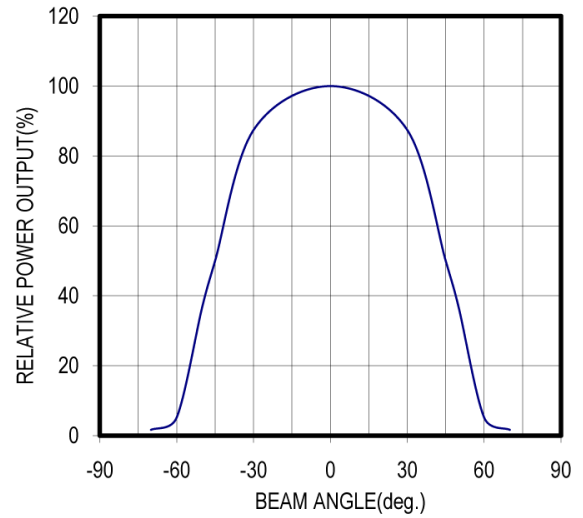

RADIATION PATTERN