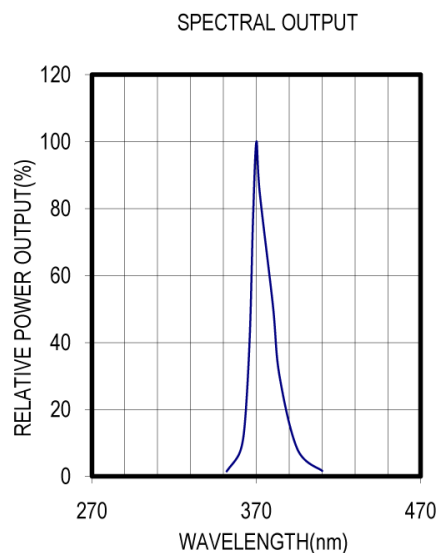

Absolute Maximum Ratings (Ta=25°C)

ITEMS	SYMBOL	RATINGS	UNIT
Forward Current (DC)	IF	15	mA
Forward Current (Pulse)*1	IFP	30	mA
Reverse Voltage	VR	5	V
Power Dissipation	PD	60	mW
Operating Temperature Range	Topr	-20 ~ +80	°C
Storage Temperature Range	Tstg	-30 ~ +100	°C
Junction Temperature Range	Tj	100	°C
Lead Soldering Temperature*2	Tls	260	°C

*1: Tw=10µsec, T=10msec. *2: Time 5 Sec max, Position: up to 3mm from the body.

Electrical & Optical Characteristics (Ta = 25°C)

ITEMS	SYMBOL	CONDITIONS	MIN	TYP	MAX	UNIT
Power Output	PO	IF=10mA	--	1.0	--	mW
Forward Voltage	VF	IF=10mA	--	3.8	--	V
Reverse Current	IR	VR=5V	--	--	80	mA
Peak Emission Wavelength	λ_p	IF=10mA	--	370	--	nm
Spectral Line Half Width	$\Delta\lambda$	IF=10mA	--	15	--	nm
Half Intensity Beam Angle	Θ	IF=10mA	--	±45	--	deg

Unit: mm, Tolerance: ± 0.15

RELATIVE POWER vs FORWARD CURRENT

RADIATION PATTERN

THERMAL DERATING CURVE

X-ON Electronics

Largest Supplier of Electrical and Electronic Components

Click to view similar products for [Standard LEDs - Through Hole category](#):