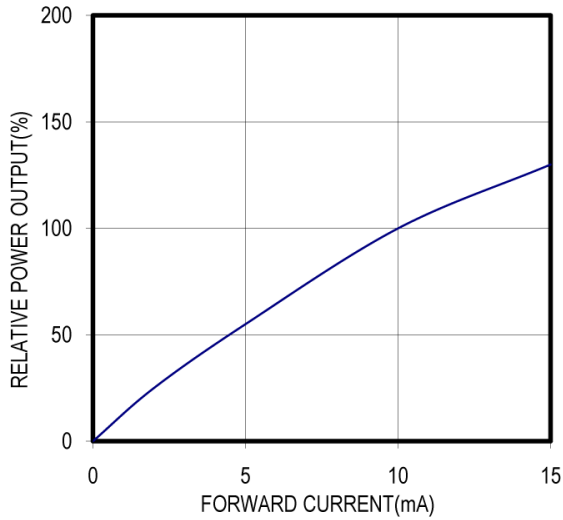

*1: Tw=10µsec, T=10msec. *2: Time 5 Sec max, Position: up to 3mm from the body.

Electrical & Optical Characteristics (Ta = 25°C)

ITEMS	SYMBOL	CONDITIONS	MIN	TYP	MAX	UNIT
Power Output	PO	IF=10mA	--	1.0	--	mW
Forward Voltage	VF	IF=10mA	--	3.8	--	V
Reverse Current	IR	VR=5V	--	--	80	mA
Peak Emission Wavelength	λ_p	IF=10mA	--	370	--	nm
Spectral Line Half Width	$\Delta\lambda$	IF=10mA	--	15	--	nm
Half Intensity Beam Angle	Θ	IF=10mA	--	±45	--	deg

Unit: mm, Tolerance: ± 0.15

RELATIVE POWER vs FORWARD CURRENT

RADIATION PATTERN

THERMAL DERATING CURVE

X-ON Electronics

Largest Supplier of Electrical and Electronic Components

Click to view similar products for [Standard LEDs - Through Hole category](#):