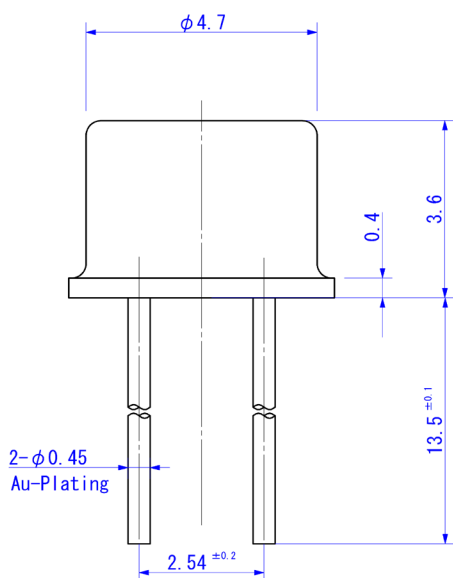

Absolute Maximum Ratings (Ta=25°C)

ITEMS	SYMBOL	RATINGS	UNIT
Forward Current (DC)	IF	15	mA
Forward Current (Pulse)*1	IFP	30	mA
Reverse Voltage	VR	5	V
Power Dissipation	PD	60	mW
Operating Temperature Range	Topr	-20 ~ +80	°C
Storage Temperature Range	Tstg	-30 ~ +100	°C
Junction Temperature Range	Tj	100	°C
Lead Soldering Temperature*2	Tls	260	°C

*1: Tw=10µsec, T=10msec. *2: Time 5 Sec max, Position: up to 3mm from the body.

Electrical & Optical Characteristics (Ta = 25°C)

ITEMS	SYMBOL	CONDITIONS	MIN	TYP	MAX	UNIT
Power Output	PO	IF=10mA	--	1.0	--	mW
Forward Voltage	VF	IF=10mA	--	3.8	--	V
Reverse Current	IR	VR=5V	--	--	80	mA
Peak Emission Wavelength	λ_p	IF=10mA	--	370	--	nm
Spectral Line Half Width	$\Delta\lambda$	IF=10mA	--	15	--	nm
Half Intensity Beam Angle	Θ	IF=10mA	--	±45	--	deg

Unit: mm, Tolerance: ± 0.15

RELATIVE POWER vs FORWARD CURRENT

RADIATION PATTERN

THERMAL DERATING CURVE

X-ON Electronics

Largest Supplier of Electrical and Electronic Components

Click to view similar products for [Standard LEDs - Through Hole category](#):