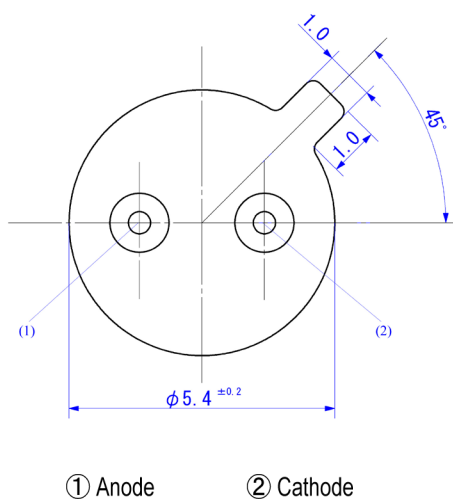

*1: Tw=10µsec, T=10msec. *2: Time 5 Sec max, Position: up to 3mm from the body.

Electrical & Optical Characteristics (Ta = 25°C)

ITEMS	SYMBOL	CONDITIONS	MIN	TYP	MAX	UNIT
Power Output	PO	IF=10mA	--	1.0	--	mW
Forward Voltage	VF	IF=10mA	--	3.8	--	V
Reverse Current	IR	VR=5V	--	--	80	mA
Peak Emission Wavelength	λ_p	IF=10mA	--	370	--	nm
Spectral Line Half Width	$\Delta\lambda$	IF=10mA	--	15	--	nm
Half Intensity Beam Angle	Θ	IF=10mA	--	±45	--	deg

Unit: mm, Tolerance: ± 0.15

RELATIVE POWER vs FORWARD CURRENT

RADIATION PATTERN

THERMAL DERATING CURVE

X-ON Electronics

Largest Supplier of Electrical and Electronic Components

Click to view similar products for [Standard LEDs - Through Hole category](#):