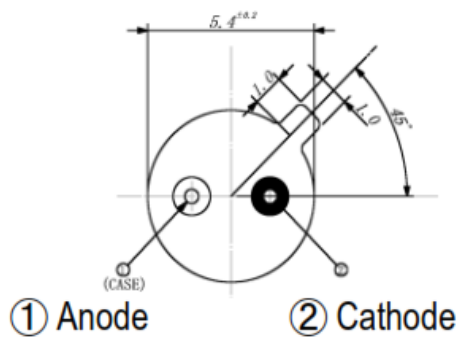

\*1: Tw=10μsec, T=1msec; \*2: Time 5 Sec max, Position: Up to 3mm from the body.

## Electrical & Optical Characteristics (Ta = 25°C)

ITEMS	SYMBOL	CONDITIONS	MIN	TYP	MAX	UNIT
Power Output	PO	IF=20mA	--	4.0	--	mW
Forward Voltage	VF	IF=20mA	--	1.9	2.2	V
Reverse Current	IR	VR=5V	--	--	100	μA
Peak Emission Wavelength	λp	IF=20mA	--	630	--	nm
Spectral Line Half Width	Δλ	IF=20mA	--	15	--	nm
Half Intensity Beam Angle	Θ	IF=20mA	--	±2.5	--	deg