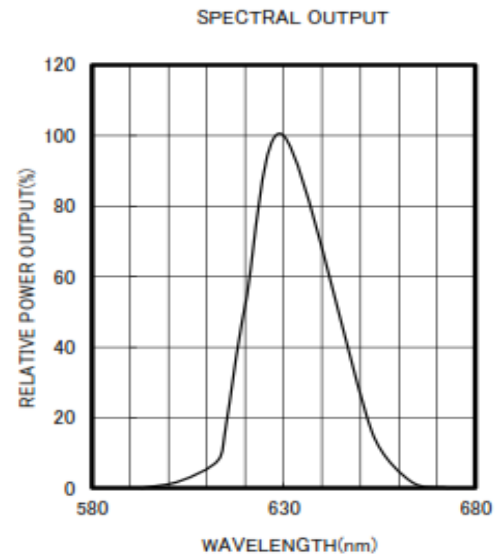

## Peak Emission Wavelength: 630nm

The 630nm Visible Red Emitter series is designed for applications requiring high output and precise optical / mechanical axis alignment. Custom package solutions and sorting are available.

## Electrical & Optical Characteristics (Ta = 25°C)

ITEMS	SYMBOL	CONDITIONS	MIN	TYP	MAX	UNIT
Power Output	PO	IF=20mA	--	4.0	--	mW
Forward Voltage	VF	IF=20mA	--	1.9	2.2	V
Reverse Current	IR	VR=5V	--	--	100	μA
Peak Emission Wavelength	λp	IF=20mA	--	630	--	nm
Spectral Line Half Width	Δλ	IF=20mA	--	15	--	nm
Half Intensity Beam Angle	Θ	IF=20mA	--	±2.5	--	deg