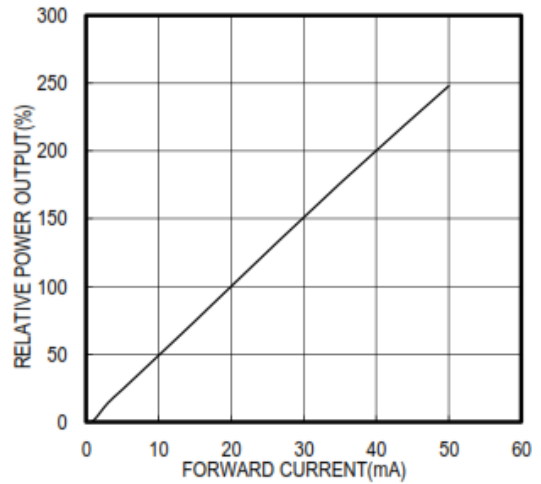

RELATIVE POWER vs FORWARD CURRENT