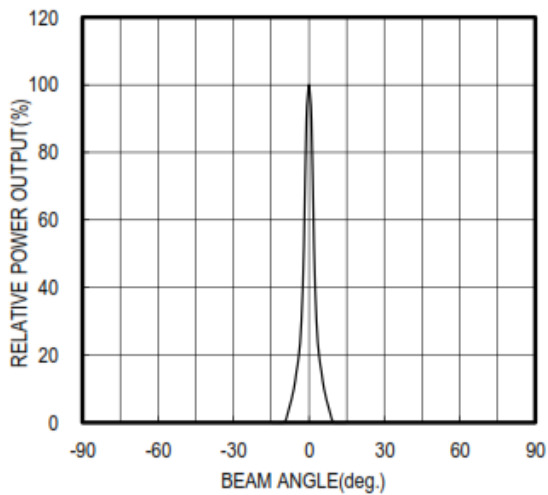

## Electrical & Optical Characteristics (Ta = 25°C)

ITEMS	SYMBOL	CONDITIONS	MIN	TYP	MAX	UNIT
Power Output	PO	IF=20mA	--	4.0	--	mW
Forward Voltage	VF	IF=20mA	--	1.9	2.2	V
Reverse Current	IR	VR=5V	--	--	100	μA
Peak Emission Wavelength	λp	IF=20mA	--	630	--	nm
Spectral Line Half Width	Δλ	IF=20mA	--	15	--	nm
Half Intensity Beam Angle	Θ	IF=20mA	--	±2.5	--	deg

Unit: mm, Tolerance:  $\pm 0.2$

THERMAL DERATING CURVE

RELATIVE POWER vs FORWARD CURRENT

RADIATION PATTERN

The information contained herein is subject to change without notice.

2016-12-06