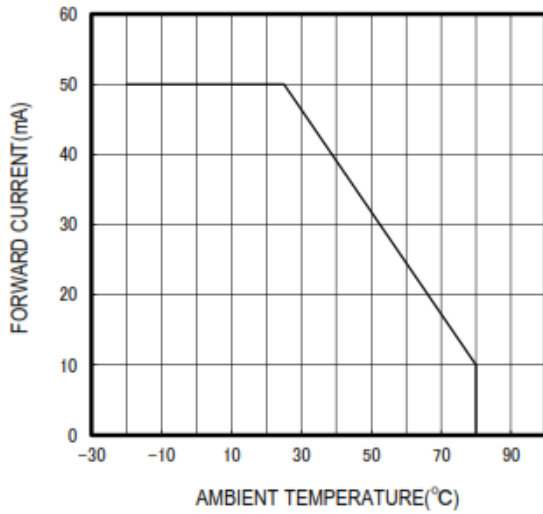

THERMAL DERATING CURVE