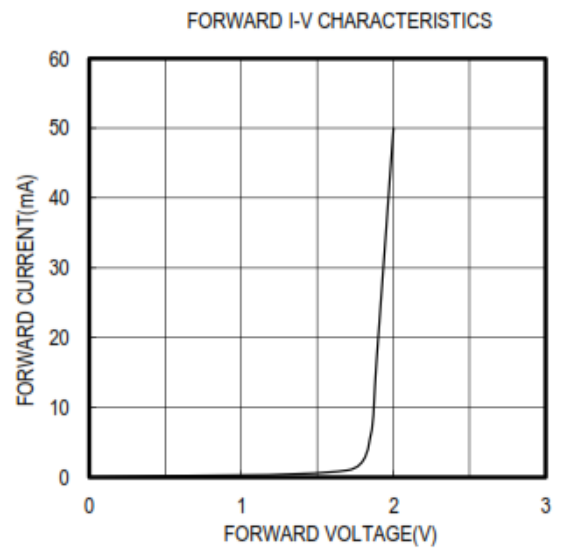

## Absolute Maximum Ratings (Ta=25°C)

ITEMS	SYMBOL	RATINGS	UNIT
Forward Current	IF	50	mA
Forward Current (Pulse)*1	IFP	0.3	A
Reverse Voltage	VR	5	V
Power Dissipation	PD	120	mW
Operating Temperature Range	Topr	-20 ~ +80	°C
Storage Temperature Range	Tstg	-30 ~ +100	°C
Junction Temperature	Tj	100	°C
Lead Soldering Temperature*2	Tls	260	°C

## Electrical & Optical Characteristics (Ta = 25°C)

ITEMS	SYMBOL	CONDITIONS	MIN	TYP	MAX	UNIT
Power Output	PO	IF=20mA	--	4.0	--	mW
Forward Voltage	VF	IF=20mA	--	1.9	2.2	V
Reverse Current	IR	VR=5V	--	--	100	μA
Peak Emission Wavelength	λp	IF=20mA	--	630	--	nm
Spectral Line Half Width	Δλ	IF=20mA	--	15	--	nm
Half Intensity Beam Angle	Θ	IF=20mA	--	±2.5	--	deg