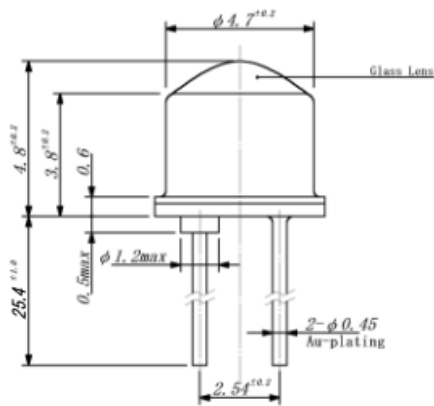

\*1: Tw=10μsec, T=1msec; \*2: Time 5 Sec max, Position: Up to 3mm from the body.

## Electrical & Optical Characteristics (Ta = 25°C)

ITEMS	SYMBOL	CONDITIONS	MIN	TYP	MAX	UNIT
Power Output	PO	IF=20mA	--	4.0	--	mW
Forward Voltage	VF	IF=20mA	--	1.9	2.2	V
Reverse Current	IR	VR=5V	--	--	100	μA
Peak Emission Wavelength	λp	IF=20mA	--	630	--	nm
Spectral Line Half Width	Δλ	IF=20mA	--	15	--	nm
Half Intensity Beam Angle	Θ	IF=20mA	--	±2.5	--	deg