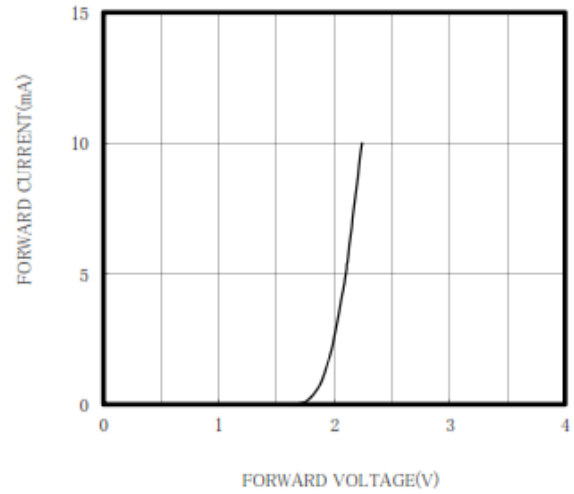

*1: Tw=10 μ sec, T=10msec.

Electrical & Optical Characteristics (Ta = 25°C)

ITEMS	SYMBOL	CONDITIONS	MIN	TYP	MAX	UNIT
Power Output	PO	IF=5mA	--	50.0	--	μ W
Forward Voltage	VF	IF=5mA	--	2.1	2.5	V
Reverse Current	IR	VR=5V	--	--	100	μ A
Peak Emission Wavelength	λ_p	IF=5mA	--	630	--	nm
Spectral Line Half Width	$\Delta\lambda$	IF=5mA	--	15	--	nm
Half Intensity Beam Angle	Θ	IF=5mA	--	± 45	--	deg

① Cathode ② Anode

Unit: mm, Tolerance: ± 0.2

2016-12-15

SPECTRAL OUTPUT

FORWARD I-V CHARACTERISTICS

THERMAL DERATING CURVE

RELATIVE POWER vs FORWARD CURRENT

X-ON Electronics