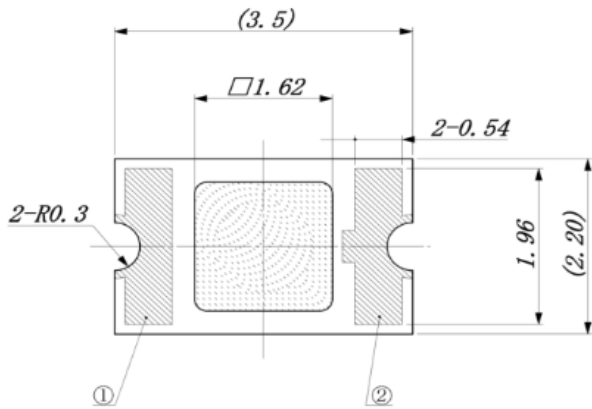

FEATURES

- > Red Color Point Source LED
- > Emitting Window Diameter Φ 25 μ m

APPLICATIONS

- > Optical Switches

Absolute Maximum Ratings (Ta=25°C)

ITEMS	SYMBOL	RATINGS	UNIT
Forward Current (DC)	IF	15	mA
Forward Current (Pulse)*1	IFP	30	mA
Reverse Voltage	VR	5	V
Power Dissipation	PD	45	mW
Operating Temperature Range	Topr	-20 ~ +80	°C
Storage Temperature Range	Tstg	-30 ~ +100	°C
Lead Soldering Temperature	Tls	260	°C

*1: Tw=10 μ sec, T=10msec.

Electrical & Optical Characteristics (Ta = 25°C)

ITEMS	SYMBOL	CONDITIONS	MIN	TYP	MAX	UNIT
Power Output	PO	IF=5mA	--	50.0	--	μ W
Forward Voltage	VF	IF=5mA	--	2.1	2.5	V
Reverse Current	IR	VR=5V	--	--	100	μ A
Peak Emission Wavelength	λ_p	IF=5mA	--	630	--	nm
Spectral Line Half Width	$\Delta\lambda$	IF=5mA	--	15	--	nm
Half Intensity Beam Angle	Θ	IF=5mA	--	± 45	--	deg