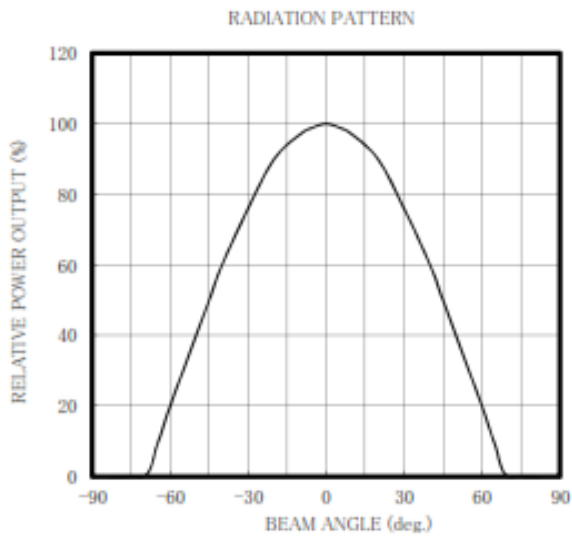

Peak Emission Wavelength: 630nm

The 630nm Point Source Series is designed for applications requiring high accuracy and precision as well as uniform spectral emission. Custom package solutions and sorting are available.

*1: Tw=10 μ sec, T=10msec.

Electrical & Optical Characteristics (Ta = 25°C)

ITEMS	SYMBOL	CONDITIONS	MIN	TYP	MAX	UNIT
Power Output	PO	IF=5mA	--	50.0	--	μ W
Forward Voltage	VF	IF=5mA	--	2.1	2.5	V
Reverse Current	IR	VR=5V	--	--	100	μ A
Peak Emission Wavelength	λ_p	IF=5mA	--	630	--	nm
Spectral Line Half Width	$\Delta\lambda$	IF=5mA	--	15	--	nm
Half Intensity Beam Angle	Θ	IF=5mA	--	± 45	--	deg

① Cathode ② Anode

Unit: mm, Tolerance: ± 0.2

2016-12-15

SPECTRAL OUTPUT

FORWARD I-V CHARACTERISTICS

THERMAL DERATING CURVE

RELATIVE POWER vs FORWARD CURRENT

X-ON Electronics