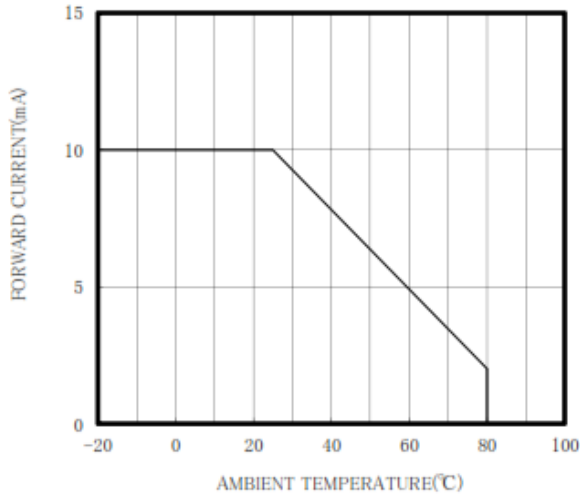

*1: Tw=10 μ sec, T=10msec.

Electrical & Optical Characteristics (Ta = 25°C)

ITEMS	SYMBOL	CONDITIONS	MIN	TYP	MAX	UNIT
Power Output	PO	IF=5mA	--	50.0	--	μ W
Forward Voltage	VF	IF=5mA	--	2.1	2.5	V
Reverse Current	IR	VR=5V	--	--	100	μ A
Peak Emission Wavelength	λ_p	IF=5mA	--	630	--	nm
Spectral Line Half Width	$\Delta\lambda$	IF=5mA	--	15	--	nm
Half Intensity Beam Angle	Θ	IF=5mA	--	± 45	--	deg

① Cathode ② Anode

Unit: mm, Tolerance: ± 0.2

2016-12-15

SPECTRAL OUTPUT

FORWARD I-V CHARACTERISTICS

THERMAL DERATING CURVE

RELATIVE POWER vs FORWARD CURRENT

X-ON Electronics