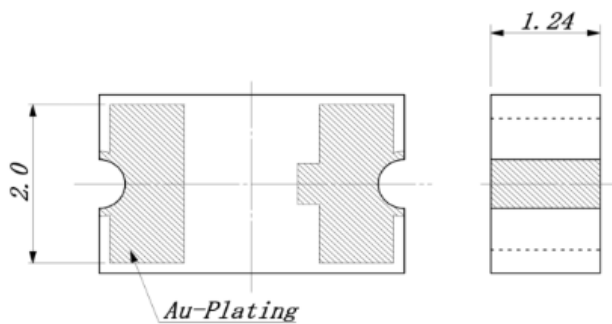

Unit: mm, Tolerance: ± 0.2

2016-12-15