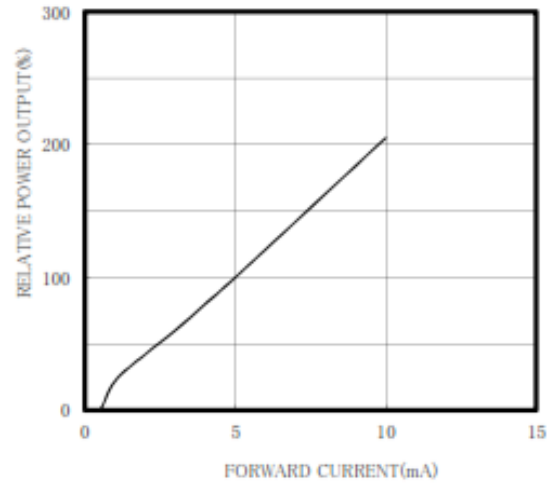

*1: Tw=10 μ sec, T=10msec.

Electrical & Optical Characteristics (Ta = 25°C)

ITEMS	SYMBOL	CONDITIONS	MIN	TYP	MAX	UNIT
Power Output	PO	IF=5mA	--	50.0	--	μ W
Forward Voltage	VF	IF=5mA	--	2.1	2.5	V
Reverse Current	IR	VR=5V	--	--	100	μ A
Peak Emission Wavelength	λ_p	IF=5mA	--	630	--	nm
Spectral Line Half Width	$\Delta\lambda$	IF=5mA	--	15	--	nm
Half Intensity Beam Angle	Θ	IF=5mA	--	± 45	--	deg

① Cathode ② Anode

Unit: mm, Tolerance: ± 0.2

2016-12-15

SPECTRAL OUTPUT

FORWARD I-V CHARACTERISTICS

THERMAL DERATING CURVE

RELATIVE POWER vs FORWARD CURRENT

X-ON Electronics