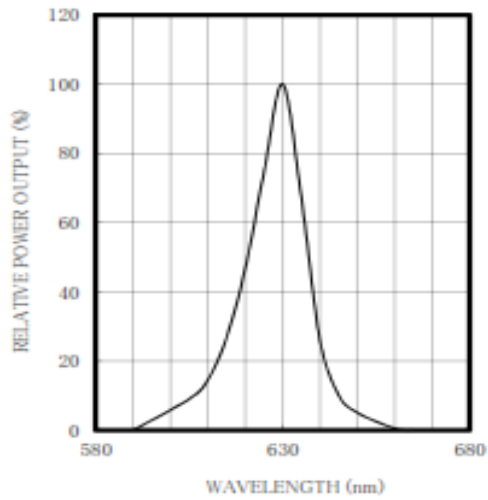

Peak Emission Wavelength: 630nm

The 630nm Point Source Series is designed for applications requiring high accuracy and precision as well as uniform spectral emission. Custom package solutions and sorting are available.

FEATURES

- > Red Color Point Source LED
- > Emitting Window Diameter Φ 25 μ m

APPLICATIONS

- > Optical Switches

Absolute Maximum Ratings (Ta=25°C)

ITEMS	SYMBOL	RATINGS	UNIT
Forward Current (DC)	IF	15	mA
Forward Current (Pulse)*1	IFP	30	mA
Reverse Voltage	VR	5	V
Power Dissipation	PD	45	mW
Operating Temperature Range	Topr	-20 ~ +80	°C
Storage Temperature Range	Tstg	-30 ~ +100	°C
Lead Soldering Temperature	Tls	260	°C

*1: Tw=10 μ sec, T=10msec.

Electrical & Optical Characteristics (Ta = 25°C)

ITEMS	SYMBOL	CONDITIONS	MIN	TYP	MAX	UNIT
Power Output	PO	IF=5mA	--	50.0	--	μ W
Forward Voltage	VF	IF=5mA	--	2.1	2.5	V
Reverse Current	IR	VR=5V	--	--	100	μ A
Peak Emission Wavelength	λ_p	IF=5mA	--	630	--	nm
Spectral Line Half Width	$\Delta\lambda$	IF=5mA	--	15	--	nm
Half Intensity Beam Angle	Θ	IF=5mA	--	± 45	--	deg

① Cathode ② Anode

Unit: mm, Tolerance: ± 0.2

2016-12-15

SPECTRAL OUTPUT

FORWARD I-V CHARACTERISTICS

THERMAL DERATING CURVE

RELATIVE POWER vs FORWARD CURRENT

X-ON Electronics