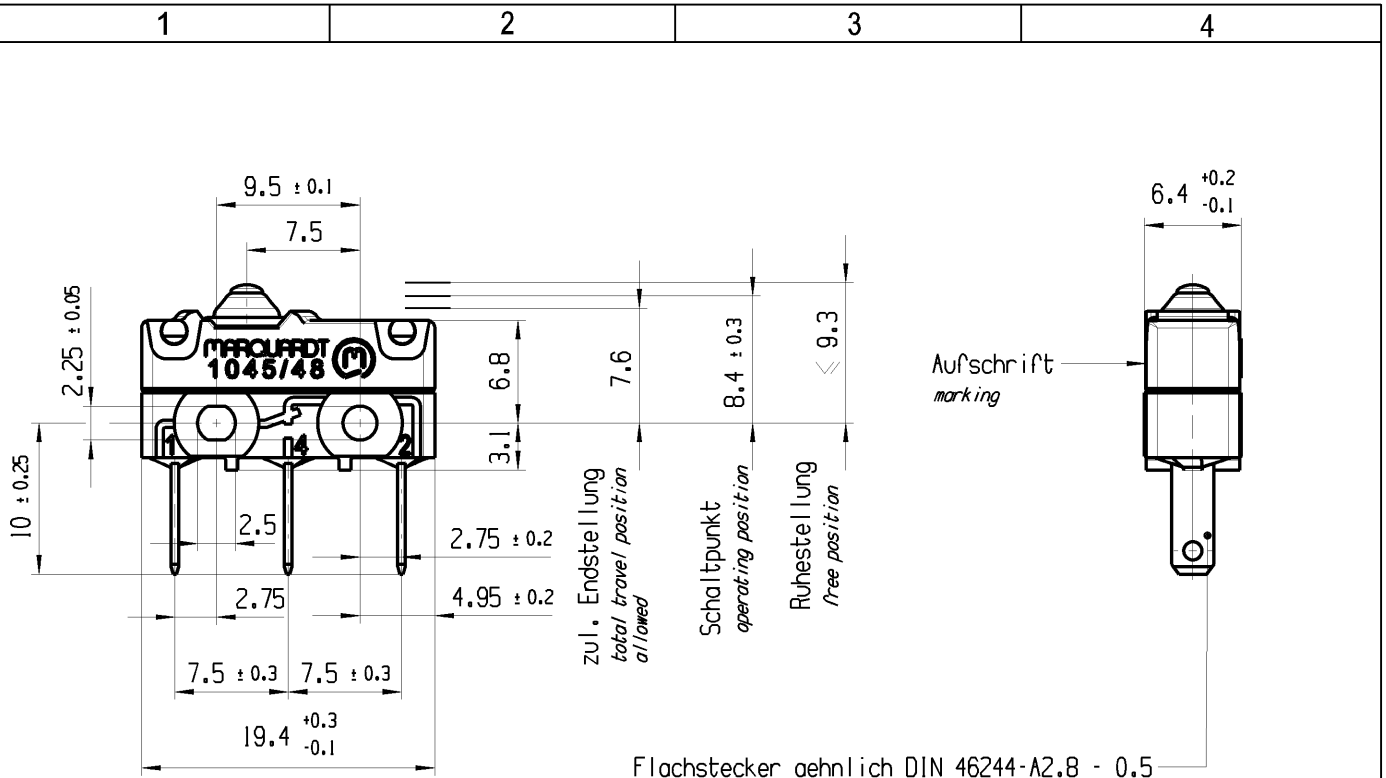

Flachstecker aehnlich DIN 46244-A2.8 - 0.5
blade terminal sim. DIN 46244-A2.8 - 0.5

Aufschrift
Marking

Wechsler 1-polig
Kontakte vergoldet
single pole changeover
contacts gold plated

Schaltbetaetigungskraft
actuating force < 1.9 N

| | | | | | | | | | |
|-----------------------------------|-------------------------------|-------------------|---------------------------------|-----------------|-----------------|----------------|--------------------------|-----------|-------|
| - | XXX | | 1045.1151-XX | | | | | | |
| Figure | Type | | Art.No.-PI | | | | | | |
| General tolerances | | | | | Sheet 01 | Ident. K | Document number 10451151 | Index d | |
| All dimensions are in millimetres | Shape and location ⊙ = 0.1 | Angle ± 2 ° | Edge tolerance +0.25 0 -0.25 | Length | | | | | Radii |
| | | | | 0-6 ± 0.1 ± 0.2 | ± 0.3 | | | | |
| | | | | | Format DIN A4 | Projection | Scale 2:1 | MARQUARDT | |
| | | | | | System NX V11.0 | Replacement of | | | |
| d | 126682 | 2019-08-30 | | LEK | | | | | |
| c | 83090 | 2013-03-11 | | BRC | | | | | |
| b | 78489 | 2012-04-26 | | BRC | | | | | |
| a | 77237 | 2012-02-13 | | BRC | | | | | |
| Index | MEC-No. | Date (YYYY-MM-DD) | | Edited by | | | | | |