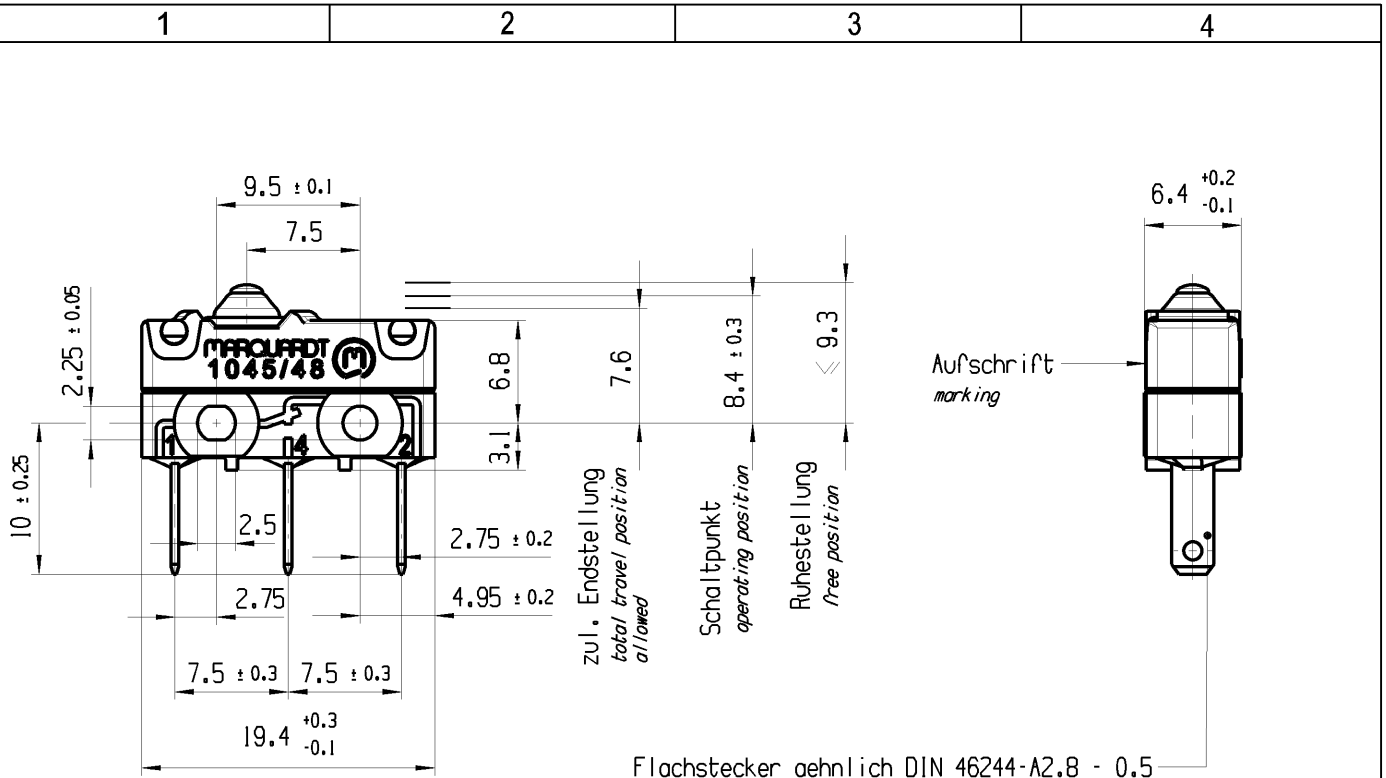

Flachstecker aehnlich DIN 46244-A2.8 - 0.5
blade terminal sim. DIN 46244-A2.8 - 0.5

Aufschrift
Marking

Wechsler 1-polig
Kontakte vergoldet
single pole changeover
contacts gold plated

Schaltbetaetigungskraft
actuating force < 1.9 N

IP 67 | : |

-	XXX		1045.1151-XX						
Figure	Type		Art.No.-PI						
General tolerances					Sheet 01	Ident. K	Document number 10451151	Index d	
All dimensions are in millimetres	Shape and location ⊙ = 0.1	Angle ± 2 °	Edge tolerance +0.25 0 -0.25	Length	Radii	Format DIN A4	Projection	Scale 2:1	
				0-6	± 0.1				± 0.2
				>6-15	± 0.15				± 0.3
				>15-30	± 0.2				± 0.5
				>30-70	± 0.3				± 10%
>70-120	± 0.4								
>120	± 0.8								
d	126682	2019-08-30	LEK		System NX V11.0	Snap action switch			
c	83090	2013-03-11	BRC						
b	78489	2012-04-26	BRC						
a	77237	2012-02-13	BRC		Replacement of				
Index	MEC-No.	Date (YYYY-MM-DD)	Edited by						