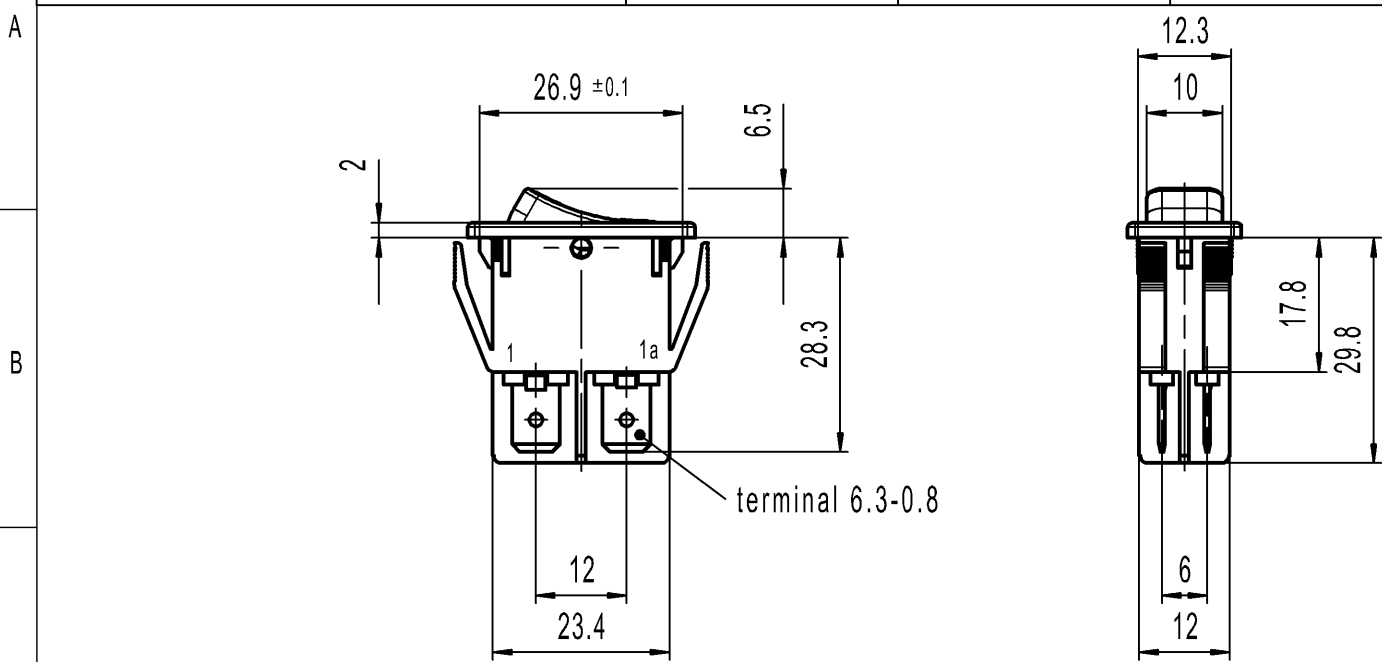

1	2	3	4
recommended cut-out for snap-in fixing (edge opposite to snap-in direction)	wall thickness	length of cut-out	width of cut-out
	0.8 to 5.0	27.2 ±0.1	12.2±0.2

Marking

155..  
16 (4) / 250 ~ T100/55 T100  
10 (4) / 250 ~ 5E4  
5/100A 250V ~

16A 125-250V AC  
1 HP 125V AC  
2 HP 250V AC  
R38

DPST

Suitable for appliances of class II

Code of manufacture:  
place/year/week

-		-		-		1552.3102-XX			
Figure		Type		Customer No.		Art.No.-PI			
Shape and location	Angle ± 2 °	Length		Radii		Sheet 01	Ident. K	Document number 15523102	Index f
	Edge tolerance	>0-6 ± 0.2	>6-15 ± 0.4	>15-30 ± 0.4	>30-70 ± 0.6				
		>70-120 ±	>120-200 ±	±	±	±	±	±	±
f	134536	2020-10-30		MATHPATIR		All dimensions are in millimetres		Appliance Switch	
e	69572	2010-09-30		HHE		System NX V11.0	 <b>MARQUARDT</b>		
c	23635	1995-11-10		RS					
b	21323	1992-04-22		MUT		Replacement of			
Index	MEC-No.	Date (YYYY-MM-DD)		Edited by		Zg.gl.Nr.v.21.04.1992			