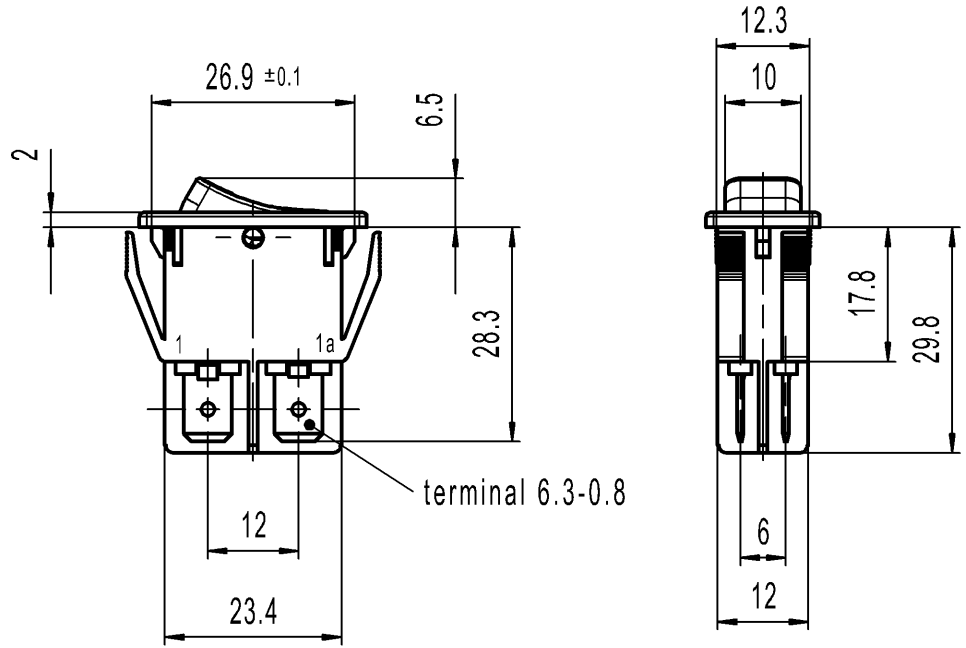

1	2	3	4
recommended cut-out for snap-in fixing (edge opposite to snap-in direction)	wall thickness	length of cut-out	width of cut-out
	0.8 to 5.0	27.2 ±0.1	12.2+0.2

Marking

(M)  
 155..  
 16 (4) / 250 ~ T100/55 T100  
 10 (4) / 250 ~ 5E4  
 5/100A 250V ~

16A 125-250V AC  
 1 HP 125V AC  
 2 HP 250V AC  
 R38

DPST

Suitable for appliances of class II

Code of manufacture:  
place/year/week

-	-	-	1552.3111-XX
Figure	Type	Customer No.	Art.No.-PI
Shape and location	Angle ± 2 °	Sheet 01	Ident. K
	Edge tolerance	Format DIN A4	Document number 15523111
	Length	Projection	Index C
	Radii	Scale 1:1	Appliance Switch
		All dimensions are in millimetres	
c	134536	2021-02-04	MATHPATIR
b	69572	2010-10-04	HHE
	28567	1999-11-30	MUT
Index	MEC-No.	Date (YYYY-MM-DD)	Edited by
			System NX V11.0
			Replacement of
			Zg.gl.Nr.v.30.11.1999