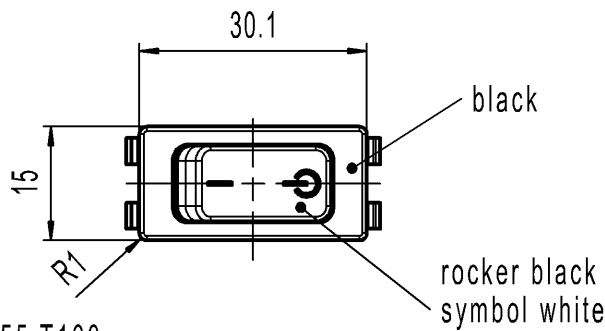

1	2	3	4
recommended cut-out for snap-in fixing (edge opposite to snap-in direction)	wall thickness	length of cut-out	width of cut-out
	0.8 to 5.0	27.2 ±0.1	12.2+0.2

Marking

(M)  
 155..  
 16 (4) / 250 ~ T100/55 T100  
 10 (4) / 250 ~ 5E4  
 5/100A 250V ~

16A 125-250V AC  
 1 HP 125V AC  
 2 HP 250V AC  
 R38

DPST

Suitable for appliances of class II

Code of manufacture:  
place/year/week

-	-	-	1552.3111-XX
Figure	Type	Customer No.	Art.No.-PI
Shape and location	Angle ± 2 °	Sheet 01	Ident. K
	Edge tolerance	Format DIN A4	Document number 15523111
	Length	Projection	Index C
	Radii	Scale 1:1	Appliance Switch
		All dimensions are in millimetres	
c	134536	2021-02-04	MATHPATIR
b	69572	2010-10-04	HHE
	28567	1999-11-30	MUT
Index	MEC-No.	Date (YYYY-MM-DD)	Edited by
			System NX V11.0
			Replacement of
			Zg.gl.Nr.v.30.11.1999