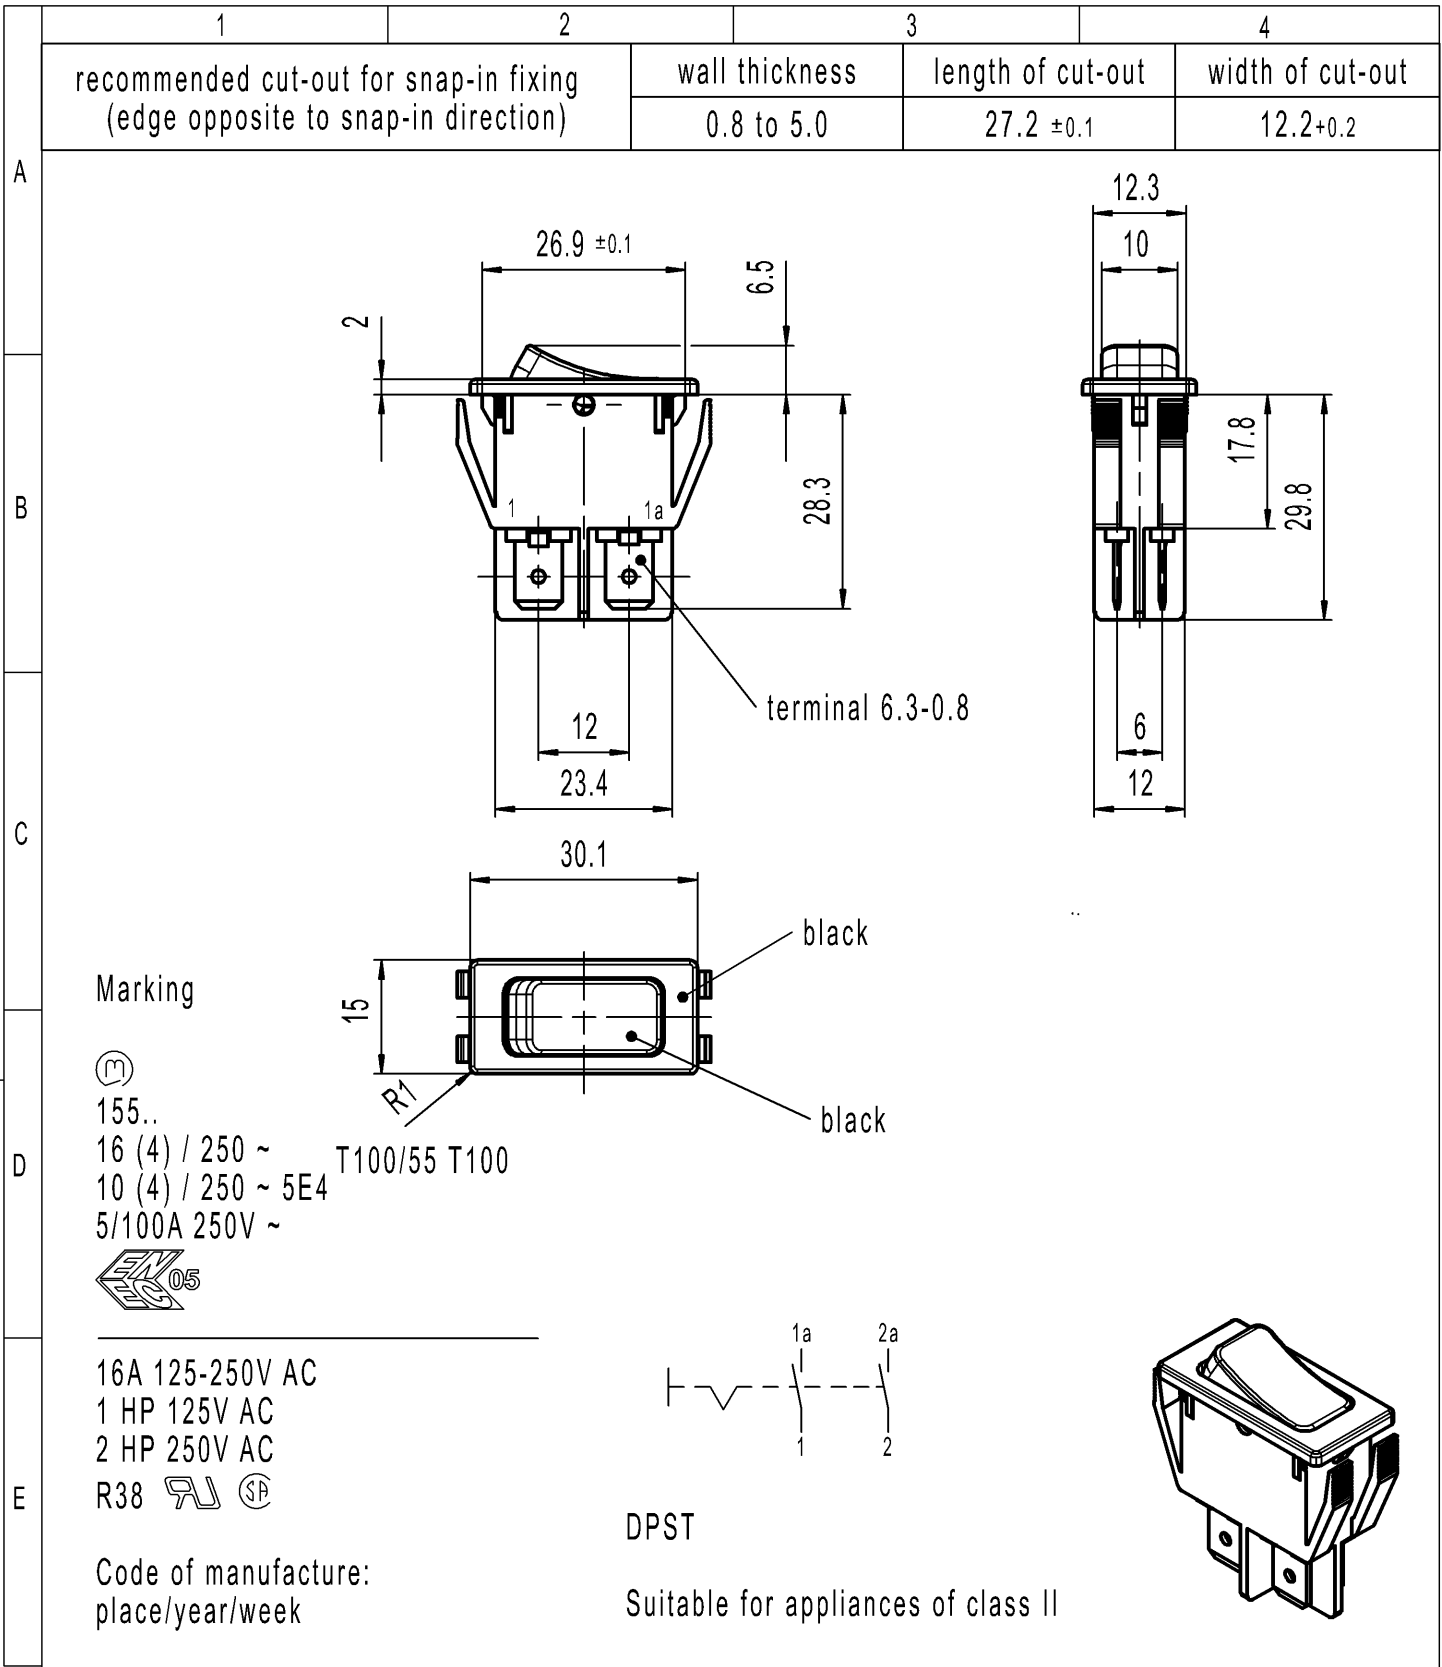

| | | | |
|--------------------|----------------|--------------------------------------|--------------------------|
| - | - | - | 1552.3114-XX |
| Figure | Type | Customer No. | Art.No.-PI |
| Shape and location | Angle ± 2 ° | Sheet 01 | Ident. K |
| | Edge tolerance | Format DIN A4 | Document number 15523114 |
| | Length | Projection | Index c |
| | Radii | Scale 1:1 | Appliance Switch |
| c | 134536 | 2020-11-03 | MATHPATIR |
| b | 69572 | 2010-10-04 | HHE |
| | 31567 | 2001-04-11 | MUT |
| Index | MEC-No. | Date (YYYY-MM-DD) | Edited by |
| | | All dimensions are in millimetres | |
| | | System NX V11.0 | |
| | | Replacement of Zg.gl.Nr.v.11.04.2001 | |
| | | MARQUARDT | |