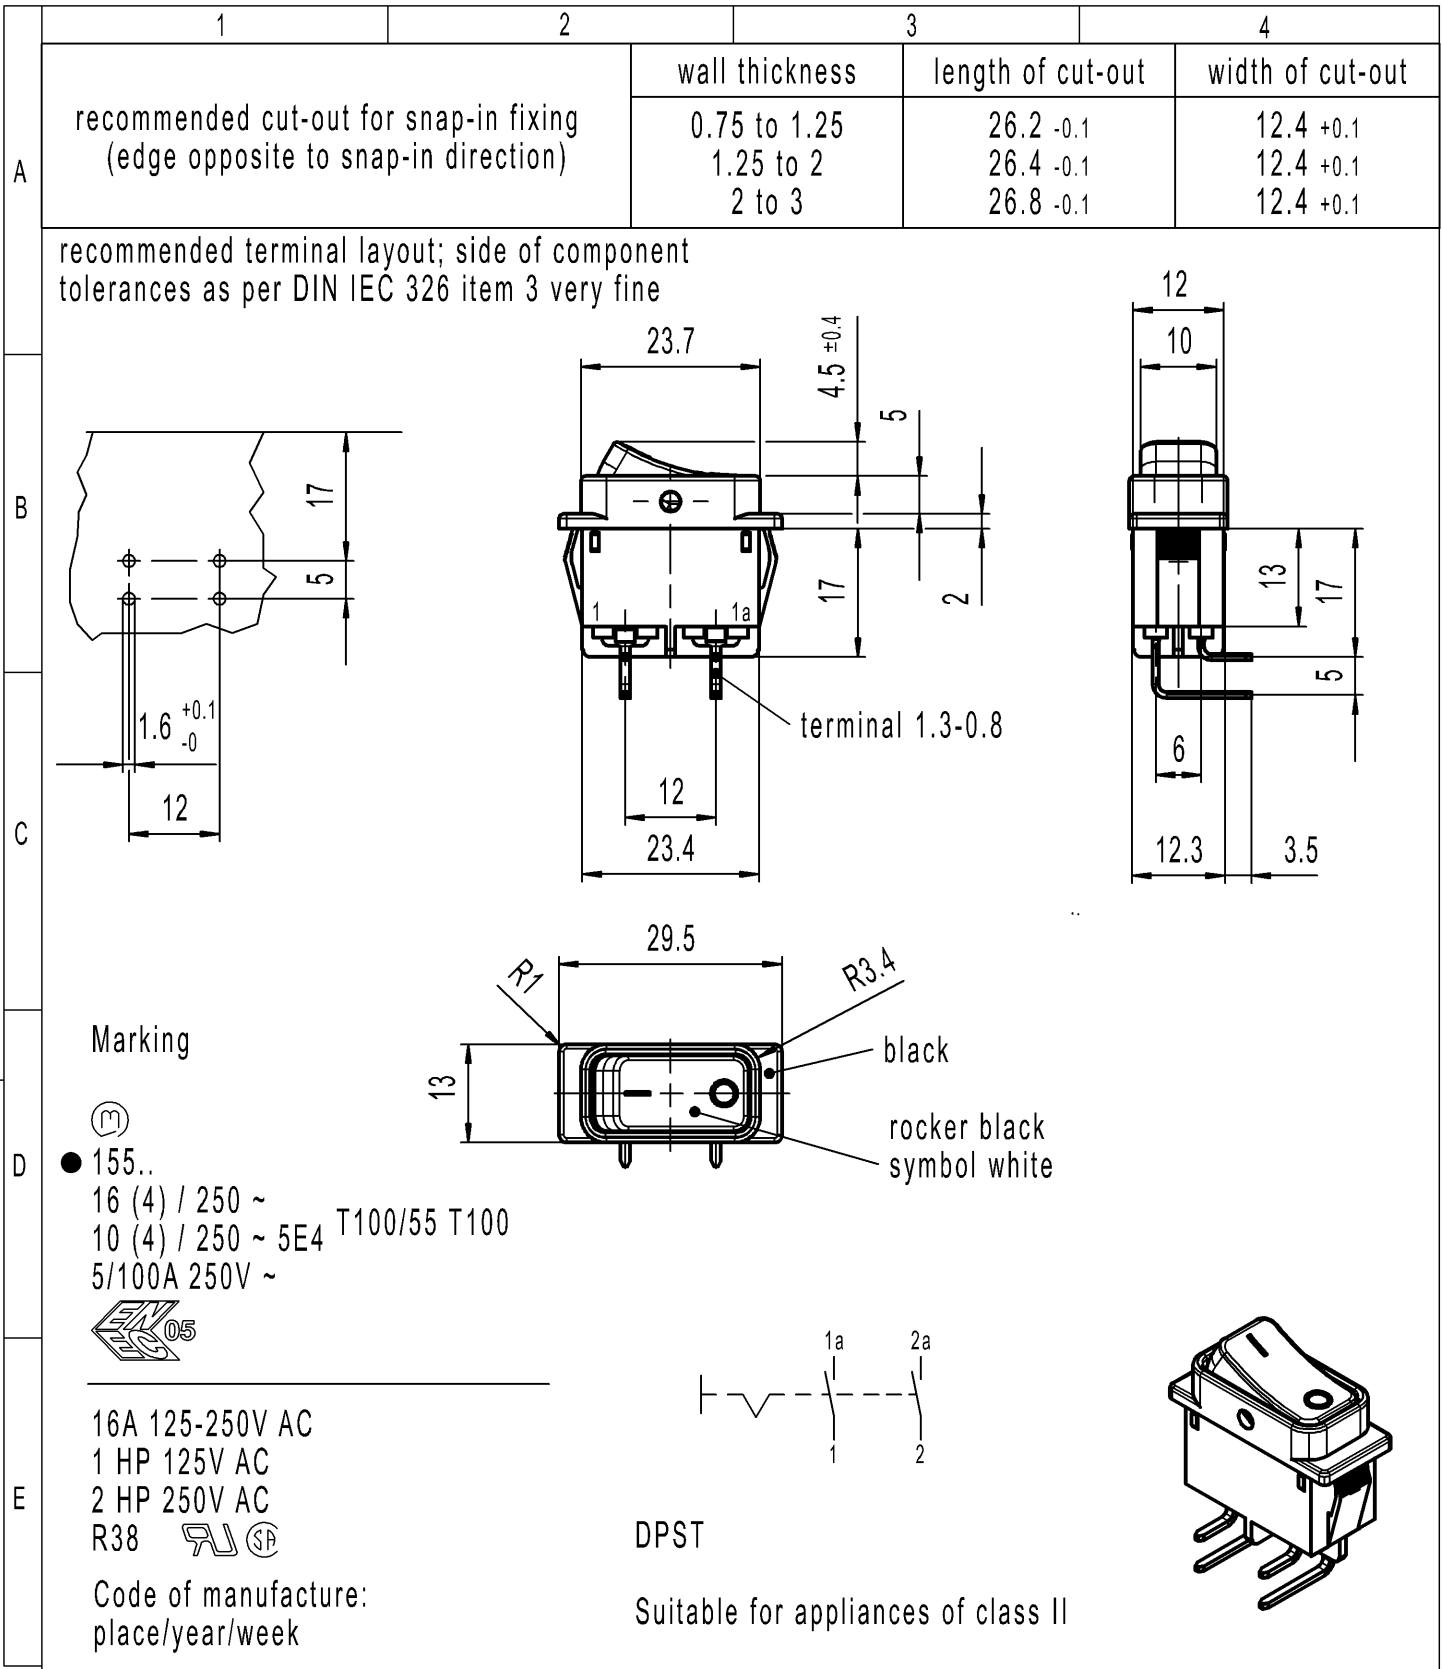

-	-	-	1552.4602-XX
Figure	Type	Customer No.	Art.No.-PI
Shape and location	Angle ± 2 °	Sheet 01	
	Edge tolerance	Ident. K	Document number 15524602
	Length	Index g	Appliance Switch
	Radii	All dimensions are in millimetres	
g	134536	2020-11-24	MATHPATIR
f	69572	2010-10-11	HHE
d	23635	1996-01-16	RS
c	22971	1994-09-21	MUT
Index	MEC-No.	Date (YYYY-MM-DD)	Edited by
		Format DIN A4	Projection Scale 1:1
		System NX V11.0	Replacement of Zg.gl.Nr.v.18.04.1988