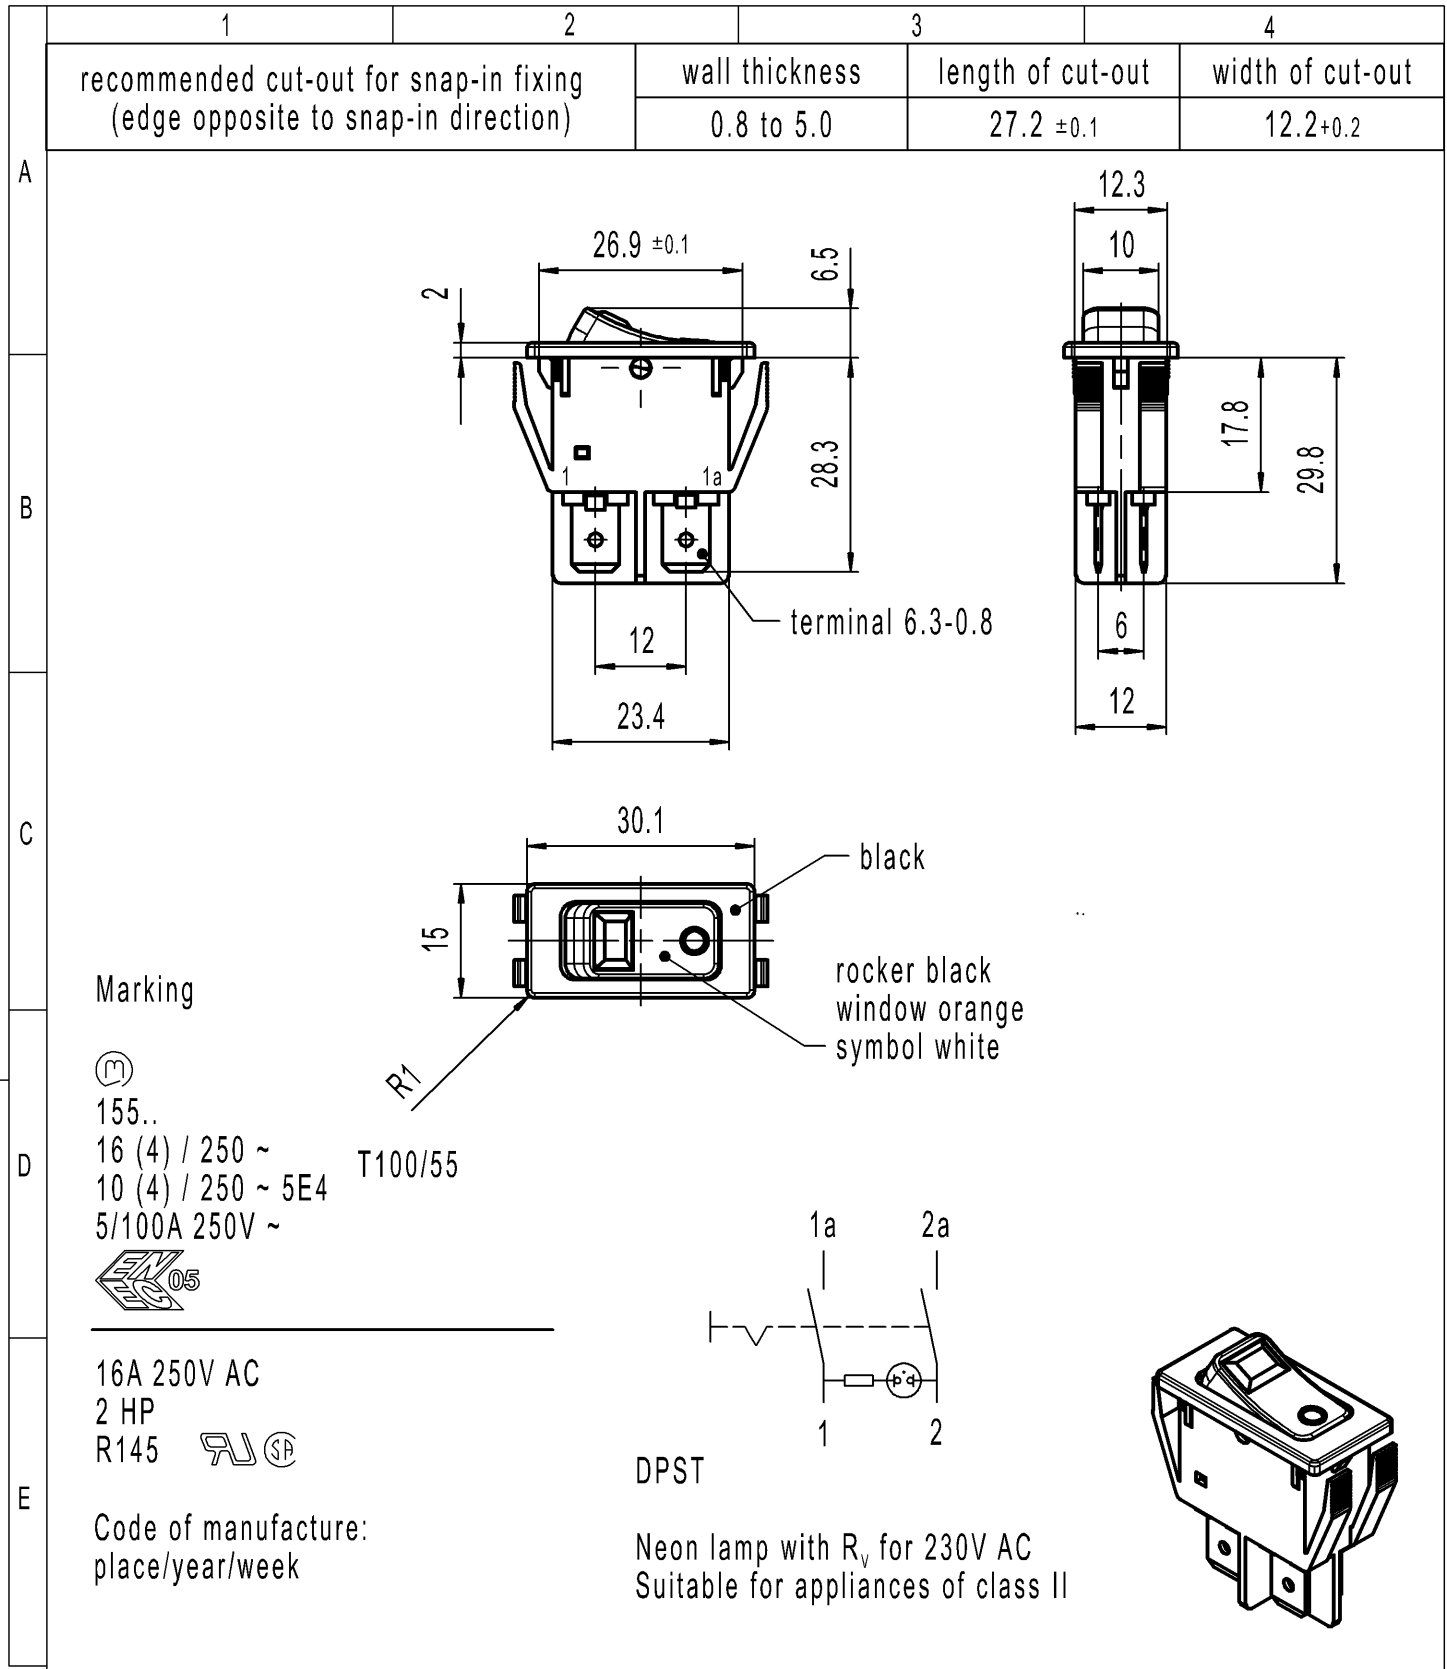

-		-		-		1555.3104-XX				
Figure		Type		Customer No.		Art.No.-PI				
Shape and location	Angle ± 2°	Length		Radii		Sheet 01	Ident. K	Document number 15553104	Index e	
	Edge tolerance	>0-6 ± 0.2	>6-15 ± 0.4	>15-30 ± 0.4	>30-70 ± 0.6					>70-120 ±
⊙ ≡						Format DIN A4	Projection	Scale 1:1	Appliance Switch	
e		134536		2020-12-01		MATHPATIR		All dimensions are in millimetres		
d		69572		2010-10-13		HHE		System NX V11.0		
b		23635		1995-11-08		RS		Replacement of		
a		21323		1992-04-22		MUT		Zg.gl.Nr.v.03.05.1988		
Index		MEC-No.		Date (YYYY-MM-DD)		Edited by				