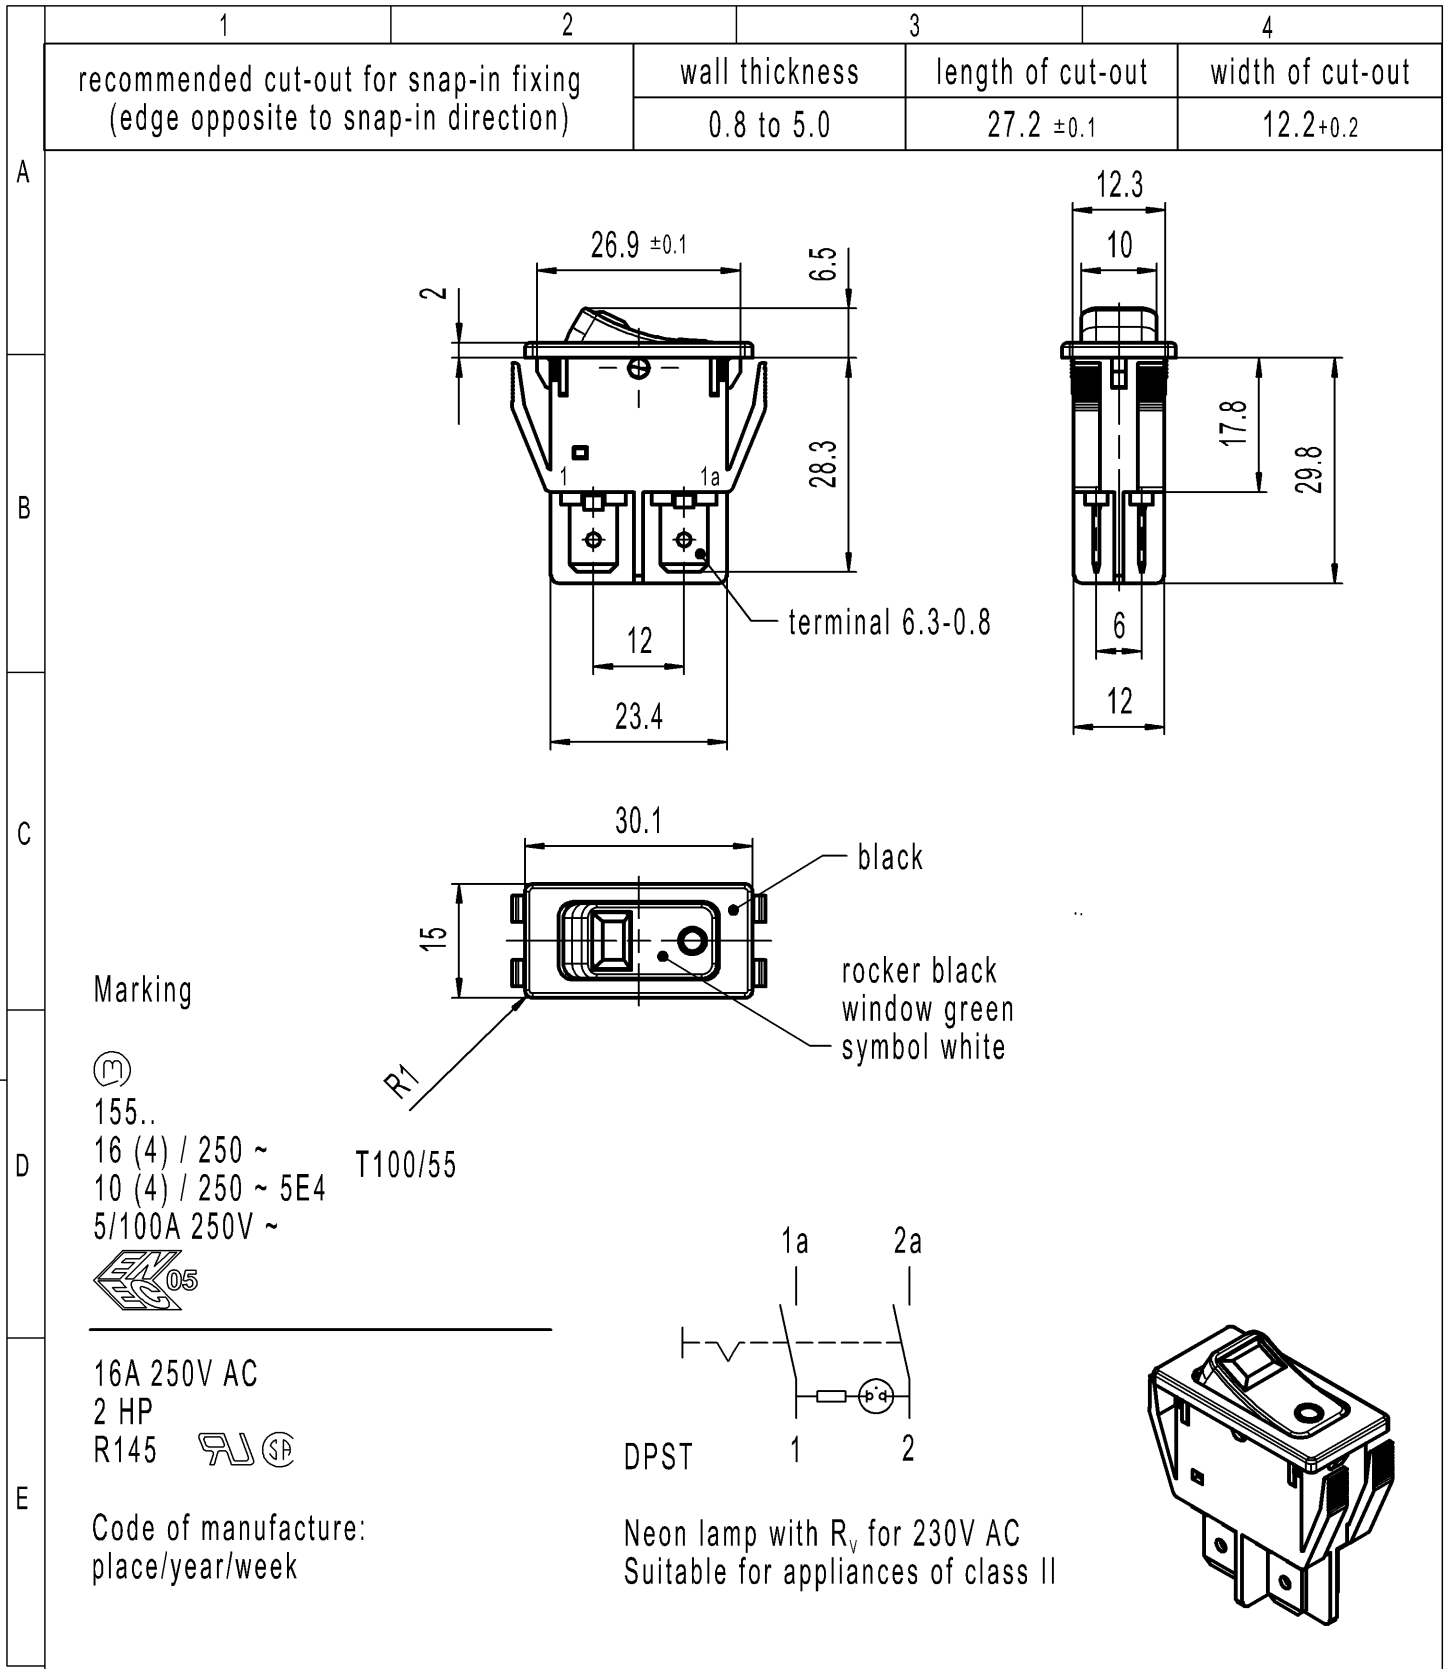

-		-		-		1555.3108-XX			
Figure		Type		Customer No.		Art.No.-PI			
Shape and location	Angle ± 2°	Length		Radii		Sheet 01	Ident. K	Document number 15553108	Index e
	Edge tolerance	>0-6 ± 0.2	>6-15 ± 0.4	>15-30 ± 0.4	>30-70 ± 0.6				
⊙ ≡		>70-120 ±	>120-200 ±	±	±	A4	Projection		Scale 1:1
All dimensions are in millimetres						Appliance Switch			
e	134536	2020-12-01		MATHPATIR		System NX V11.0			
d	69572	2010-10-13		HHE		Replacement of			
b	23635	1995-11-08		RS		Zg.gl.Nr.v.24.04.1989			
a	21323	1992-04-22		MUT					
Index	MEC-No.	Date (YYYY-MM-DD)		Edited by					