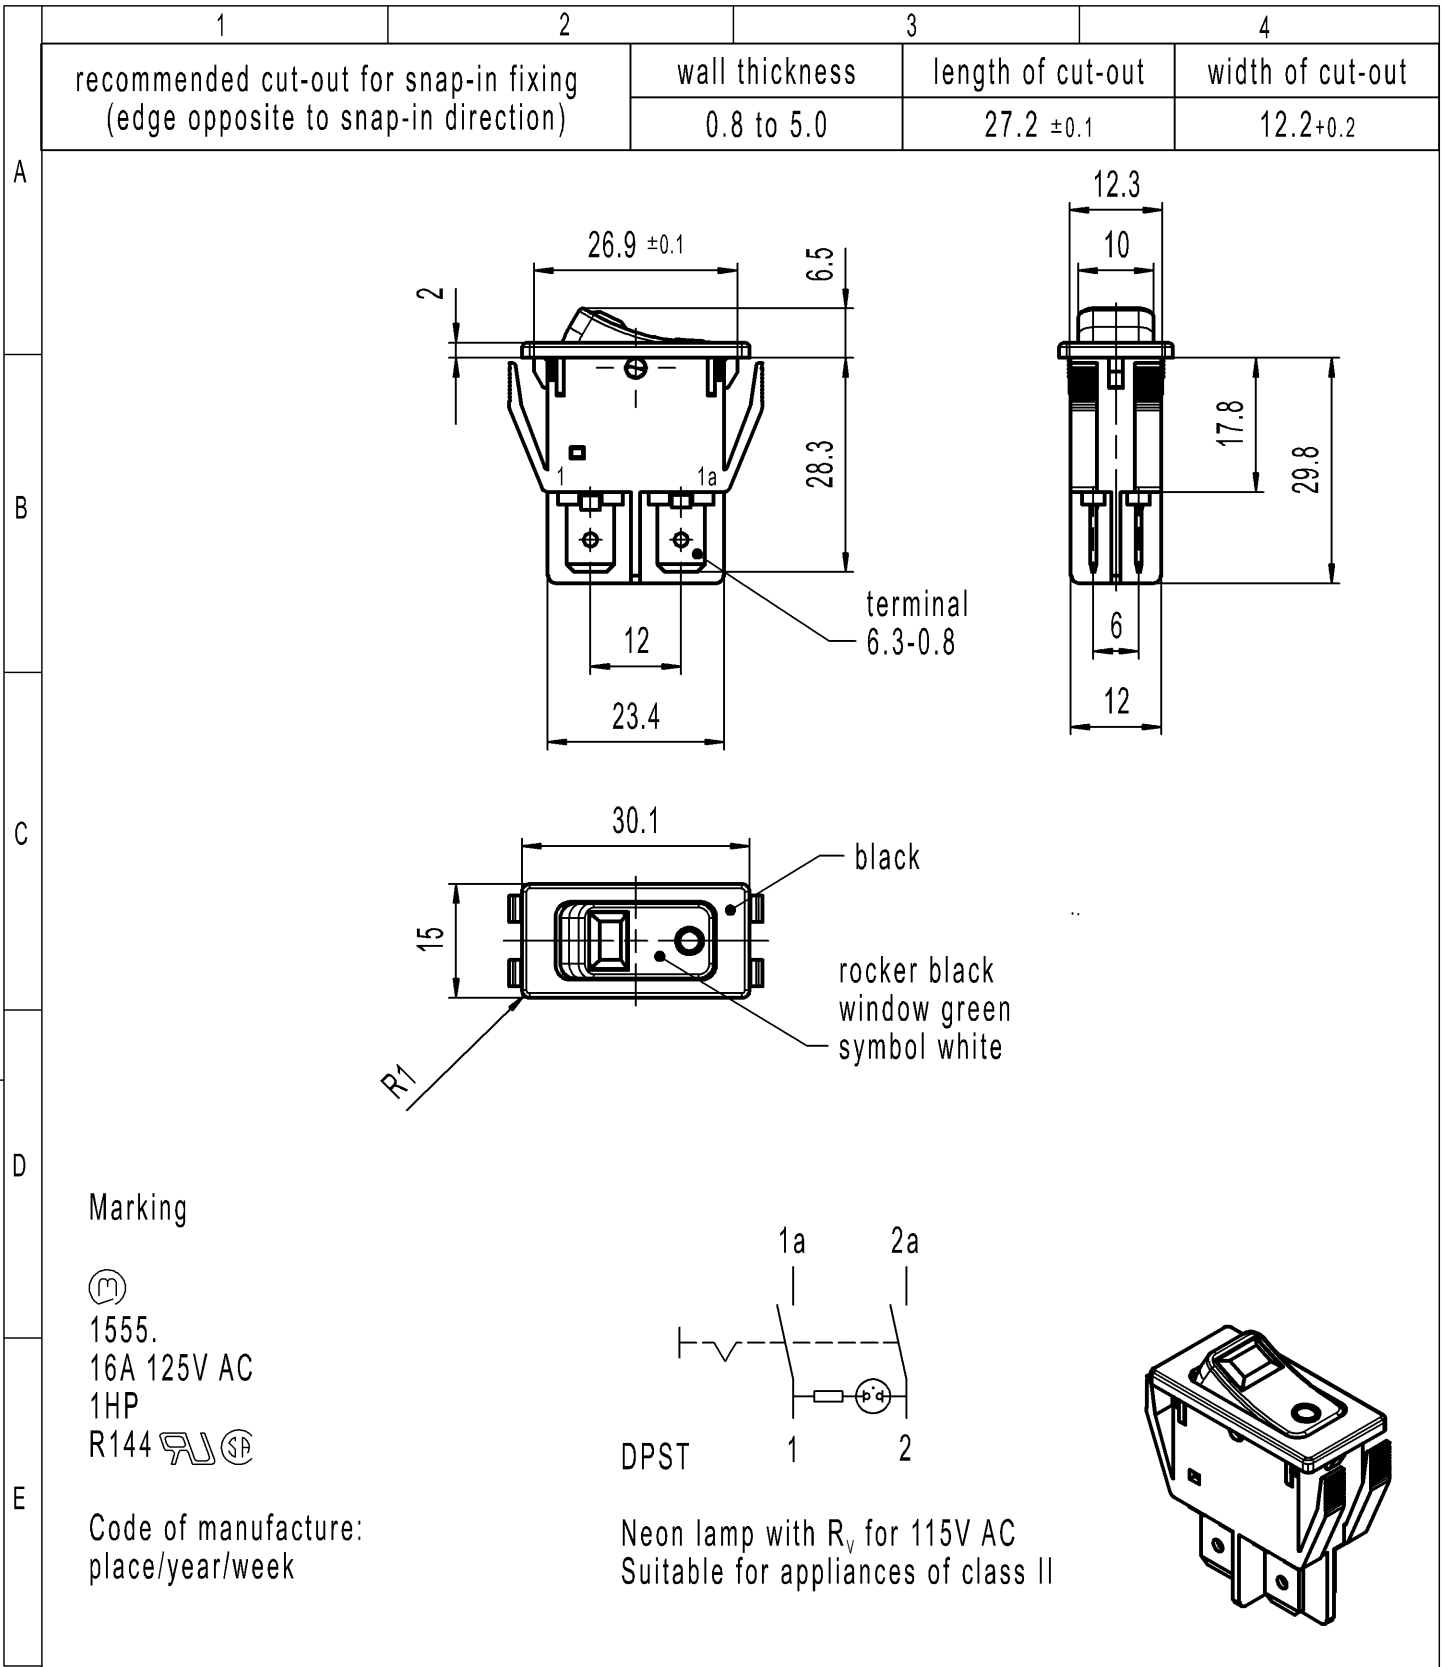

CONFIDENTIAL

VERTRAULICH

THIS DRAWING IS THE EXCLUSIVE PROPERTY OF MARQUARDT. WITHOUT THEIR CONSENT IT MAY NOT BE REPRODUCED OR GIVEN TO THIRD PARTIES.

Alle Rechte bei Marquardt, auch fuer den Fall von Schutzrechtsanmeldungen. Jede Verfertigungsbedingung, wie Kopier- und Weitergaberecht, bei uns.

-		-		-		1555.3109-XX						
Figure		Type		Customer No.		Art.No.-PI						
Shape and location	Angle ± 2°	Length		Radii		Sheet 01	Ident. K	Document number 15553109	Index d			
	Edge tolerance	0-6 ± 0.2	±	0-6 ± 0.2	±					Format DIN A4	Projection	Scale 1:1
		>6-30 ± 0.4	±		±	All dimensions are in millimetres						
		>30-70 ± 0.6	±		±							
d	136744	2021-03-18		MATHPATIR		System NX V11.0		Appliance Switch				
c	69572	2010-10-13		HHE								
b	23635	1995-11-08		RS		Replacement of		MARQUARDT				
a	21323	1992-04-23		MUT								
Index	MEC-No.	Date (YYYY-MM-DD)		Edited by		Zg.gl.Nr.v.08.09.1989