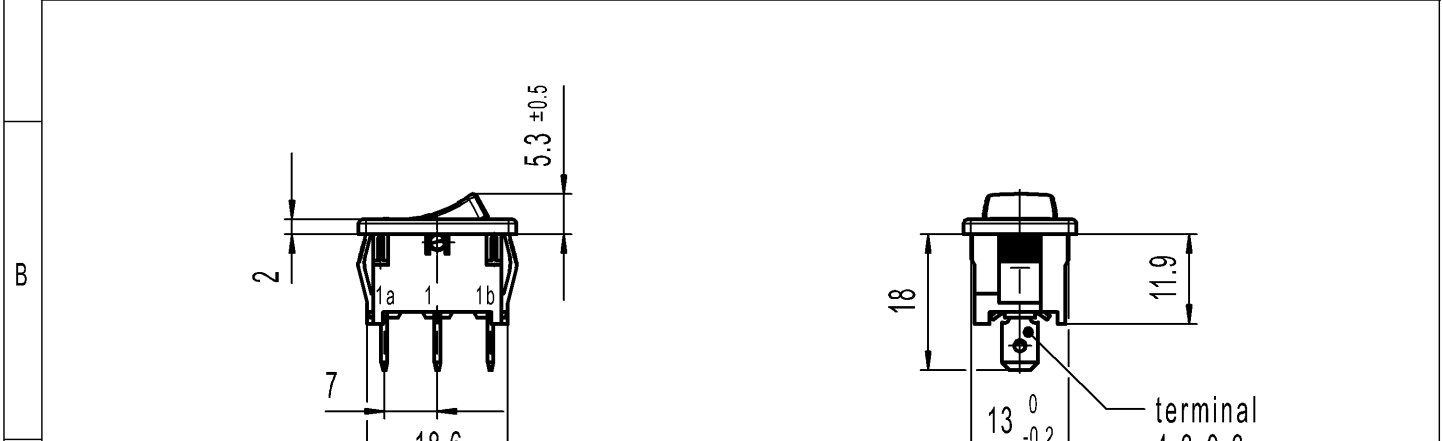

A	recommended cut-out for snap-in fixing (edge opposite to snap-in direction)	1	2	3	4
		0.75 to 1.25	19.2-0.1	12.9+0.1	
		1.25 to 2	19.4-0.1	12.9+0.1	
		2 to 3	19.8-0.1	12.9+0.1	

Marking
 1803.
 6(4)/250~5E4
 10(4)250~ T100/55

6A 125-250V AC
 1/4HP 125V AC
 1/2HP 250V AC
 R30

Code of manufacture: place/year/week

SPDT
 Suitable for appliances of class II

-	-	-	1803.1102-XX
Figure	Type	Customer Part No.	Art.No.-PI
Shape and location	Angle $\pm 2^\circ$	Sheet 01	
	Edge tolerance	Ident. K	Document number 18031102
	Length	Index h	
	Radii	Appliance Switch	
h	137892	All dimensions are in millimetres	
g	66315	Format DIN A4	
f	64510	Projection	
e	29280	Scale 1:1	
Index	MEC-No.	System NX V1872	
	Date (YYYY-MM-DD)	Replacement of	
		Zg.gl.Nr.v.17.05.2000	
		MARQUARDT	