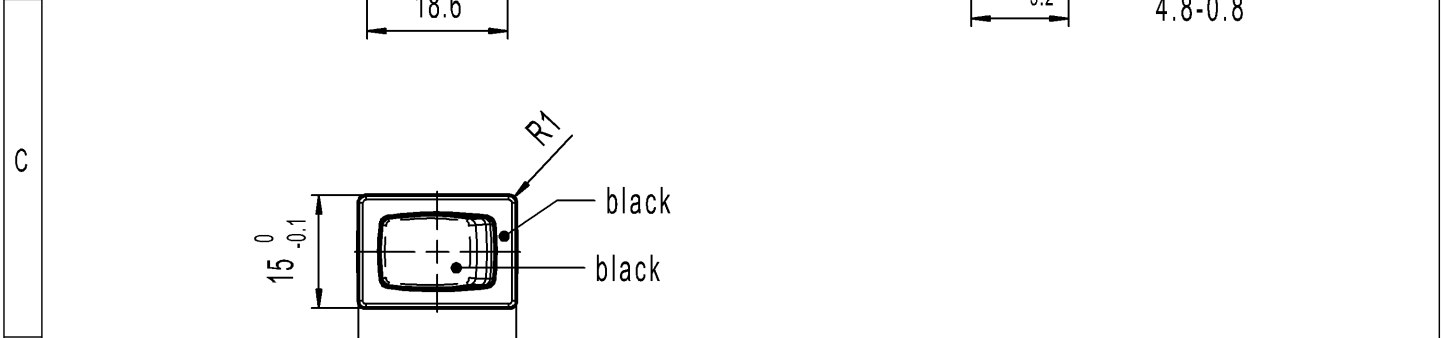

A	recommended cut-out for snap-in fixing (edge opposite to snap-in direction)	1	2	3	4
		0.75 to 1.25	19.2-0.1	12.9+0.1	
		1.25 to 2	19.4-0.1	12.9+0.1	
		2 to 3	19.8-0.1	12.9+0.1	

Marking
 1803.
 6(4)/250~5E4
 10(4)250~ T100/55

6A 125-250V AC
 1/4HP 125V AC
 1/2HP 250V AC
 R30

Code of manufacture: place/year/week

SPDT
 Suitable for appliances of class II

-	-	-	1803.1102-XX
Figure	Type	Customer Part No.	Art.No.-PI
Shape and location	Angle $\pm 2^\circ$	Sheet 01	
	Edge tolerance	Ident. K	Document number 18031102
	Length	Index h	
	Radii	Appliance Switch	
h	137892	All dimensions are in millimetres	
g	66315	Format DIN A4	
f	64510	Projection	
e	29280	Scale 1:1	
Index	MEC-No.	System NX V1872	
	Date (YYYY-MM-DD)	Replacement of	
		Zg.gl.Nr.v.17.05.2000	
		MARQUARDT	