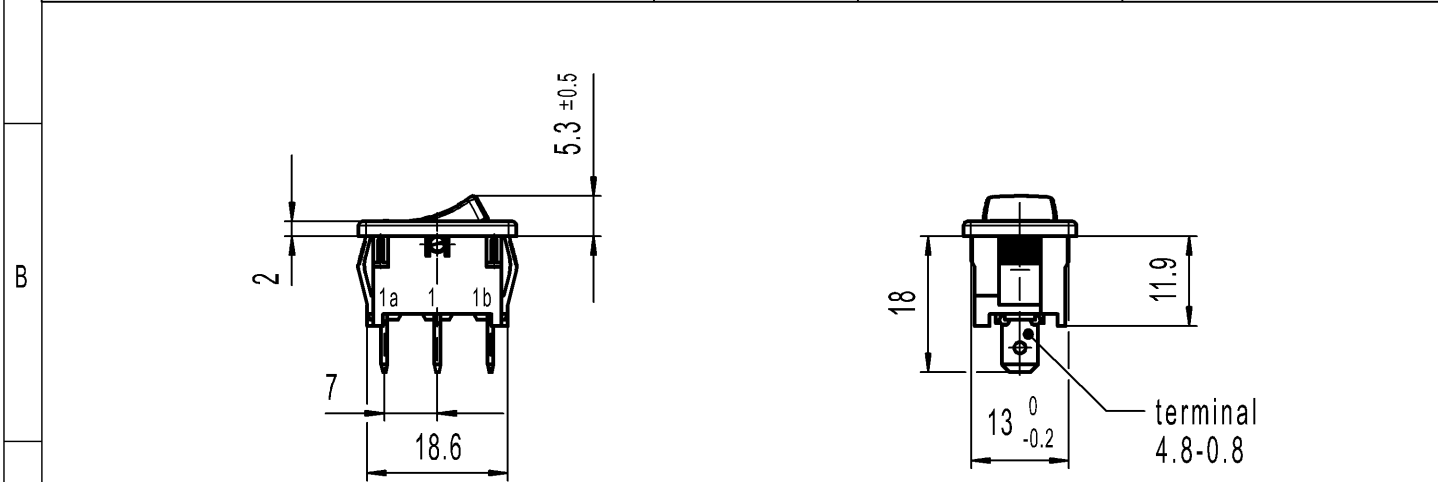

A	recommended cut-out for snap-in fixing (edge opposite to snap-in direction)	1	2	3	4
		0.75 to 1.25	19.2-0.1	length of cut-out	width of cut-out
		1.25 to 2	19.4-0.1		
		2 to 3	19.8-0.1		

Marking
 1803.
 6(4)/250~5E4
 10(4)250~ T100/55

10A 125-250V AC
 1/3HP 125V AC
 1/2HP 250V AC
 R50

Code of manufacture: place/year/week

-	-	-	1803.1121-XX
Figure	Type	Customer Part No.	Art.No.-PI
Shape and location	Angle ± 2°	Sheet 01	Ident. K
	Edge tolerance	Format DIN A4	Document number 18031121
	Length	Projection	Index f
	Radii	Scale 1:1	Appliance Switch
		All dimensions are in millimetres	
f	137892	System NX V1872	MARQUARDT
e	66315	Replacement of	
d	64510	Zg.gl.Nr.v.11.05.2000	
c	29281		
Index	MEC-No.	Date (YYYY-MM-DD)	Edited by