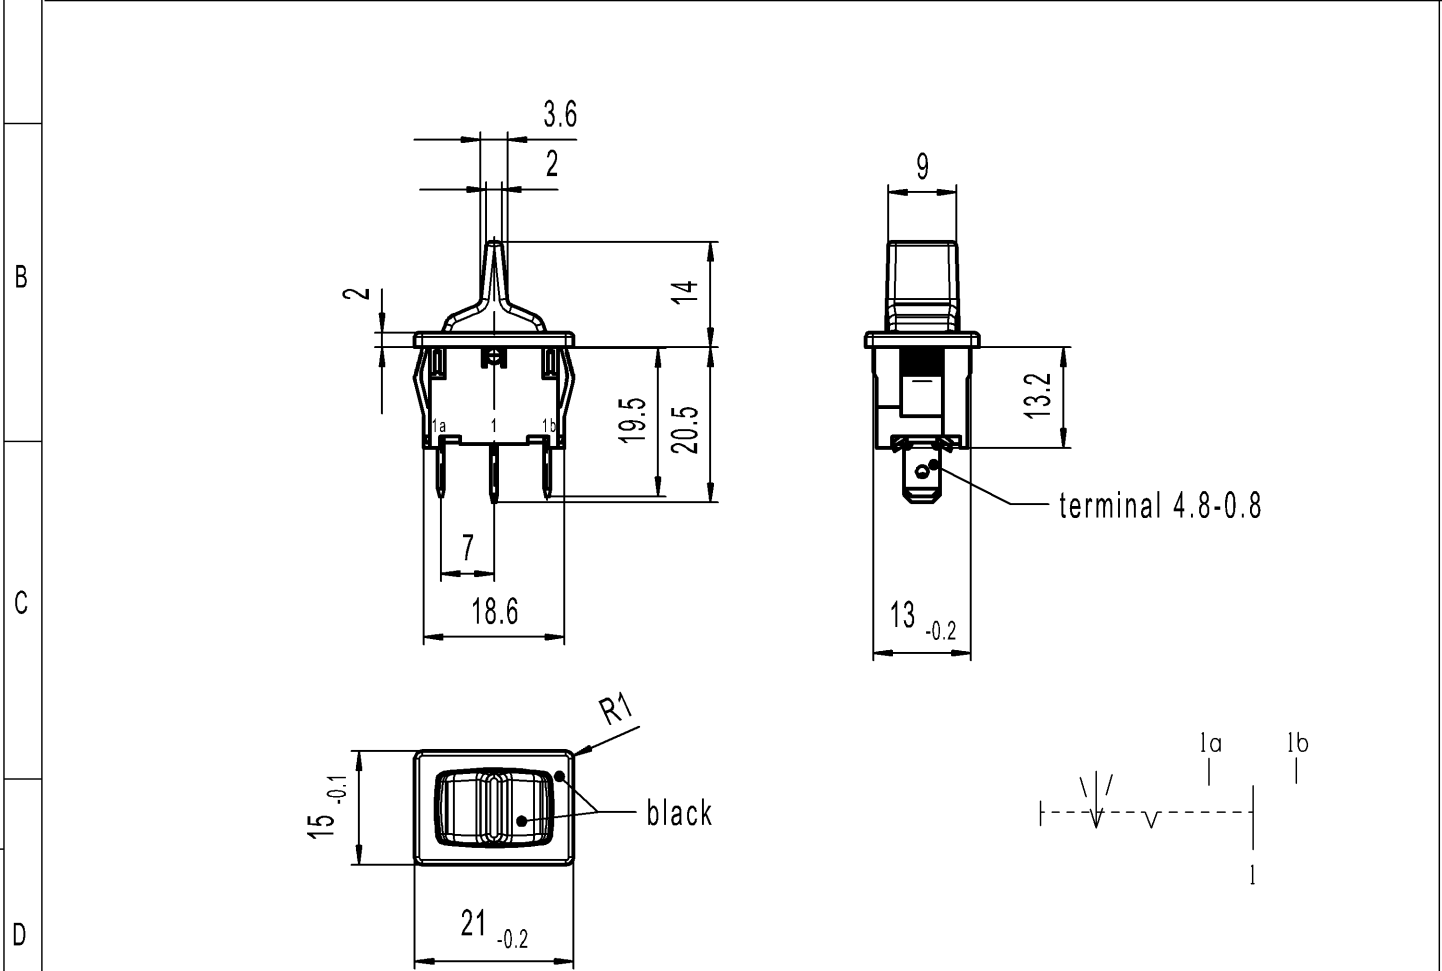

A	recommended cut-out for snap-in fixing (edge opposite to snap-in direction)	1	2	3	4
		wall thickness	length of cut-out	width of cut-out	
		0.75 to 1.25	19.2 ^{-0.1}	12.9 ^{+0.1}	
		1.25 to 2	19.4 ^{-0.1}	12.9 ^{+0.1}	
		2 to 3	19.8 ^{-0.1}	12.9 ^{+0.1}	

SPDT
With centre-off
Suitable for appliances of class II

Marking

 Code of manufacture: place/year/week

-	-	-	1818.1102-XX
Figure	Type	Customer Part No.	Art.No.-PI
Shape and location	Angle ± 2°	Sheet 01	Ident. K
	Edge tolerance	Format DIN A4	Document number 18181102
	Length	Projection	Index e
	Radii	Scale 1:1	Appliance Switch
		All dimensions are in millimetres	
e	138576	2021-09-09	MUT
d	64505	2010-01-26	MUT
c	29866	2000-06-19	BMI
b	29866	2000-06-19	BMI
Index	MEC-No.	Date (YYYY-MM-DD)	Edited by
		System NX V1872	
		Replacement of Zg.gl.Nr.v.04.07.2000	