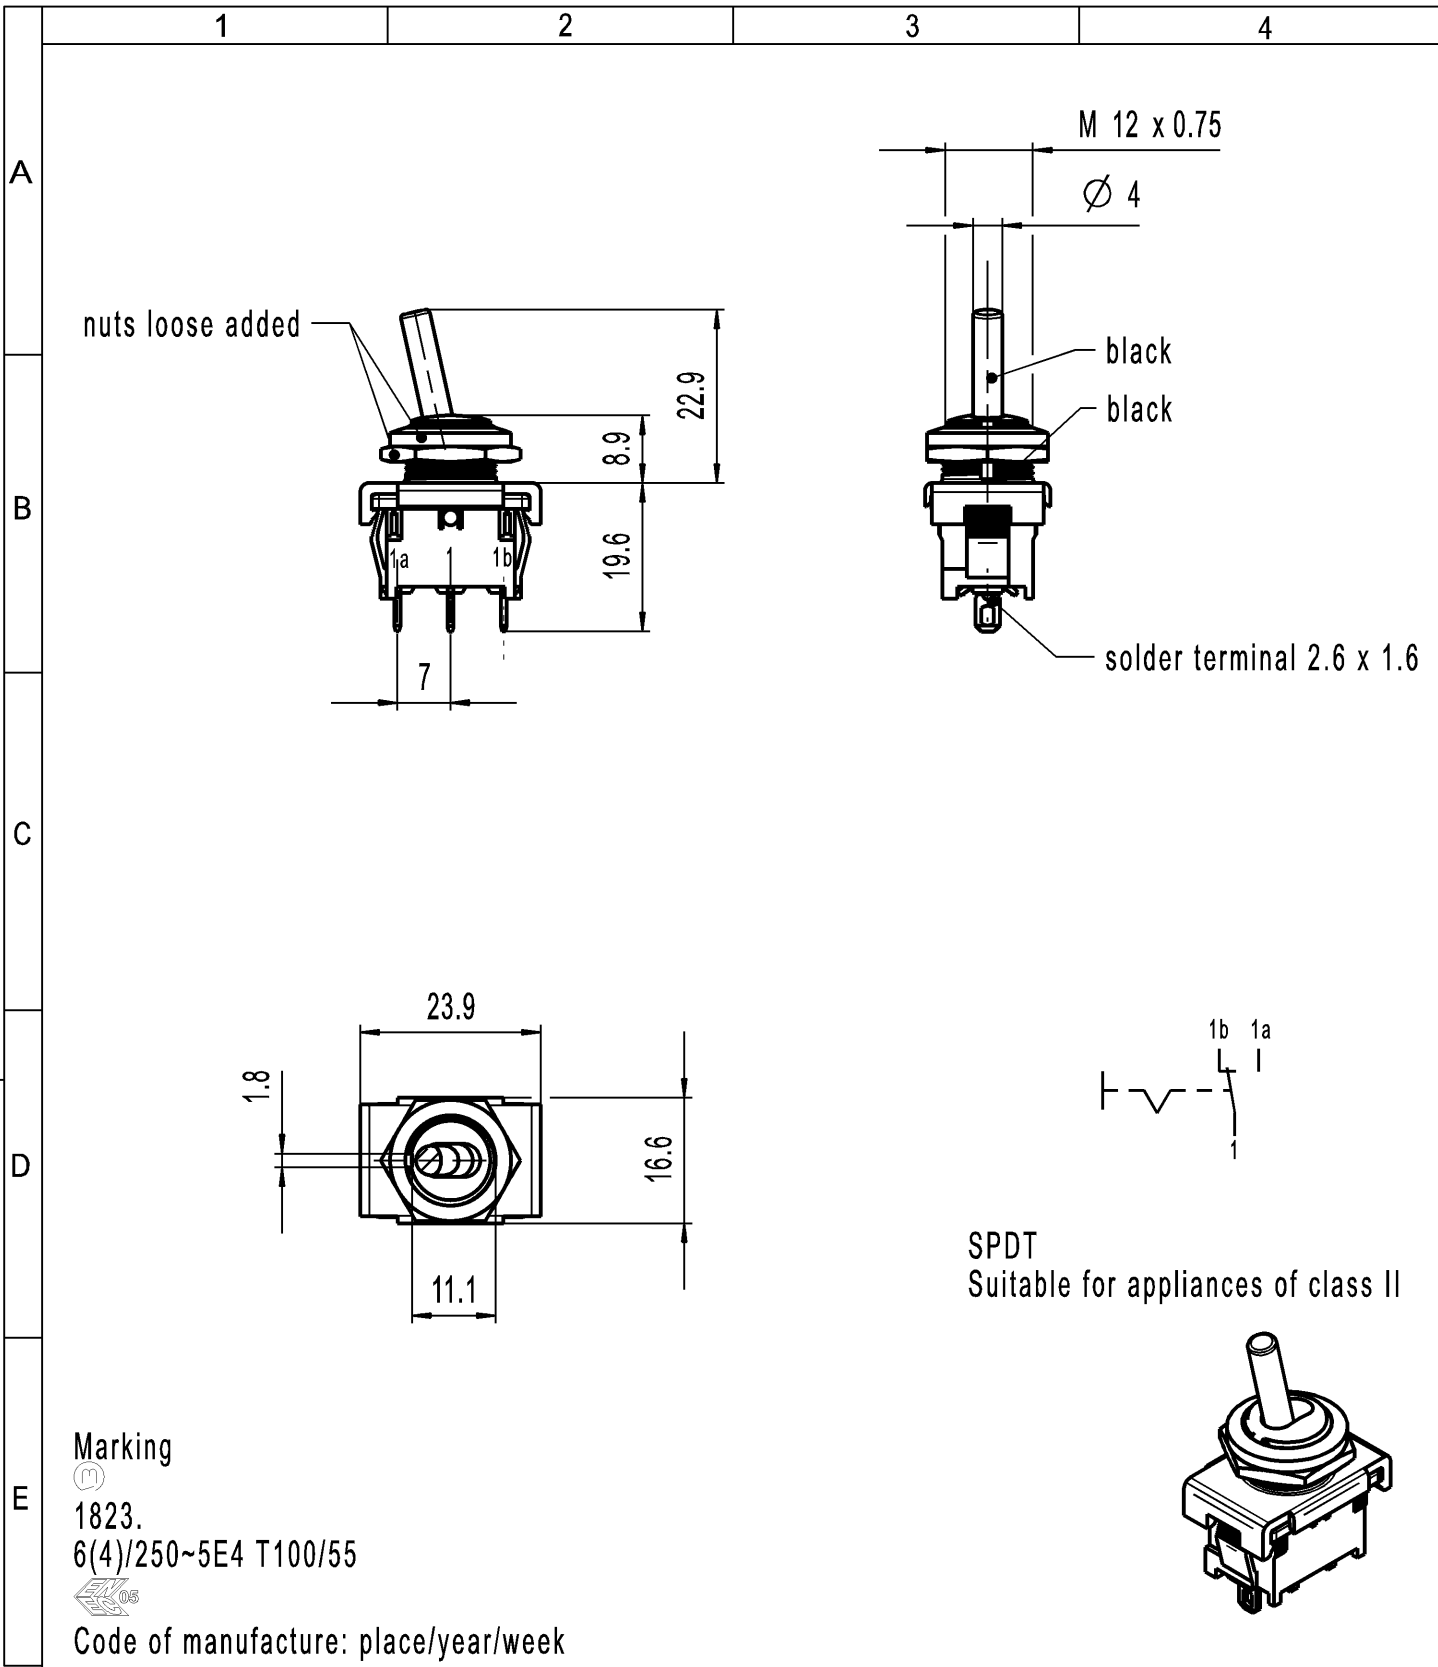

Marking

1823.
6(4)/250~5E4 T100/55

Code of manufacture: place/year/week

-		-		-		1823.6101-XX				
Figure		Type		Customer No.		Art.No.-PI				
General tolerances				Sheet 01			Ident. K	Document number 18236101	Index c	
All dimensions are in millimetres	Shape and location ⊙ ≡	Angle ± 2 °	Edge tolerance 	Length	Radii	Format DIN A4	Projection	Scale 1:1	Appliance Switch	
				0-6	± 0.2					±
				>6-15	± 0.4					±
				>15-30	± 0.4					±
				>30-70	±					±
>70-120	±	±								
>120	±	±								
c	131663	2020-09-01	THAKARES			System NX V11.0				
b	64505	2010-01-27	MUT			Replacement of Zg.gl.Nr.v.16.06.2005				
a	56042	2008-01-16	VOR			 MARQUARDT				
	43241	2005-06-16	mut							
Index	MEC-No.	Date (YYYY-MM-DD)	Edited by							